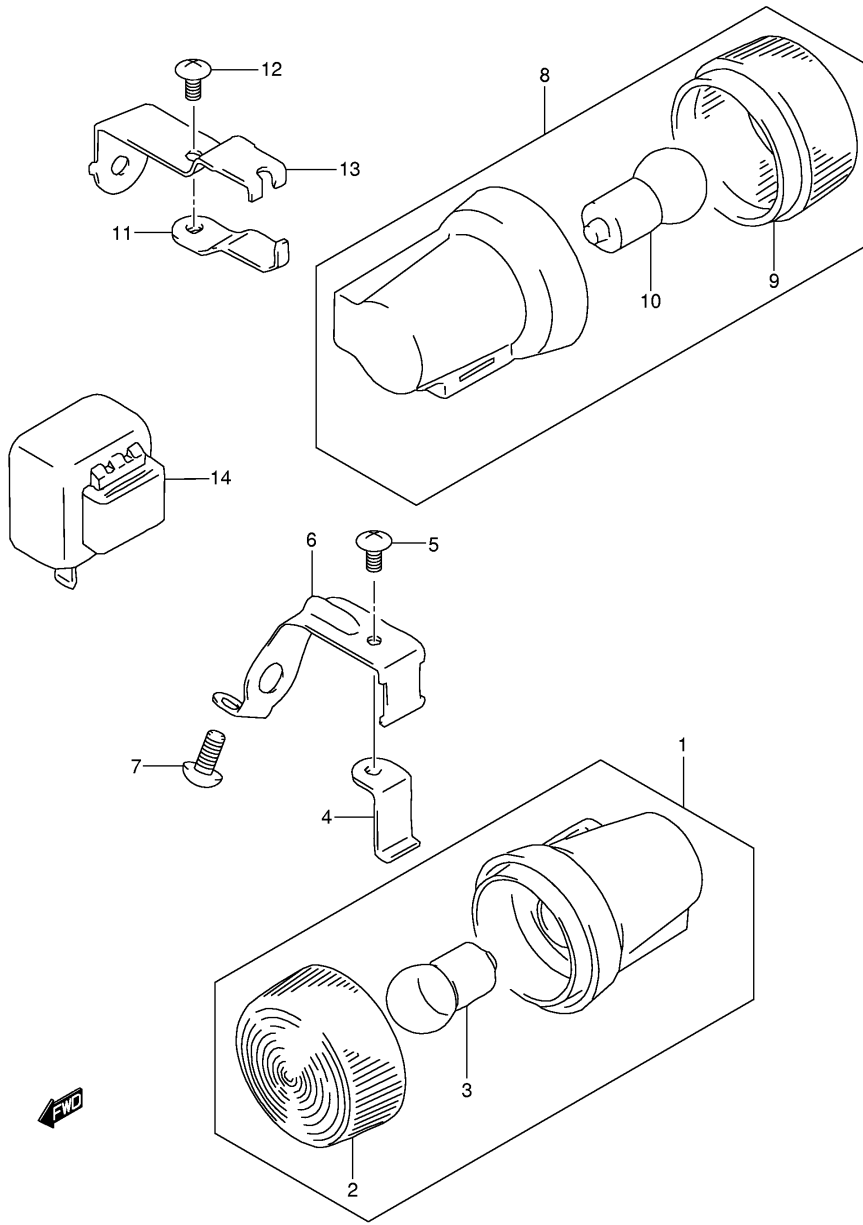

FIG.25

Ref No	Part No	Description
1	35601-15D31	Lamp Assy, Front Turn Rh
1	35602-15D31	Lamp Assy, Front Turn Lh
2	35612-10D00	• . Lens, Turn Signal
3	09471-12162	• . Bulb (12v,15w)
4	35672-03D00	Plate, Front Turn Bracket
5	02142-0406A	Screw, Front Turn
6	35671-03D10	Bracket, Front Turn Rh
6	35681-03D10	Bracket, Front Turn Lh
7	02142-0508A	• . Screw
8	35603-15D91	Lamp Assy, Rear Turn Rh
8	35604-15D61	Lamp Assy, Rear Turn Lh
9	35612-10D00	• . Lens, Turn Signal
10	09471-12162	• . Bulb (12v,15w)
11	35644-03D01	Plate, Rear Turn Bracket
12	02142-0406A	Screw
13	35621-44A00	Bracket, Rear Turn Rh
13	35641-44A00	Bracket, Rear Turn Lh
14	38610-10D00	Relay Assy, Turn Signal