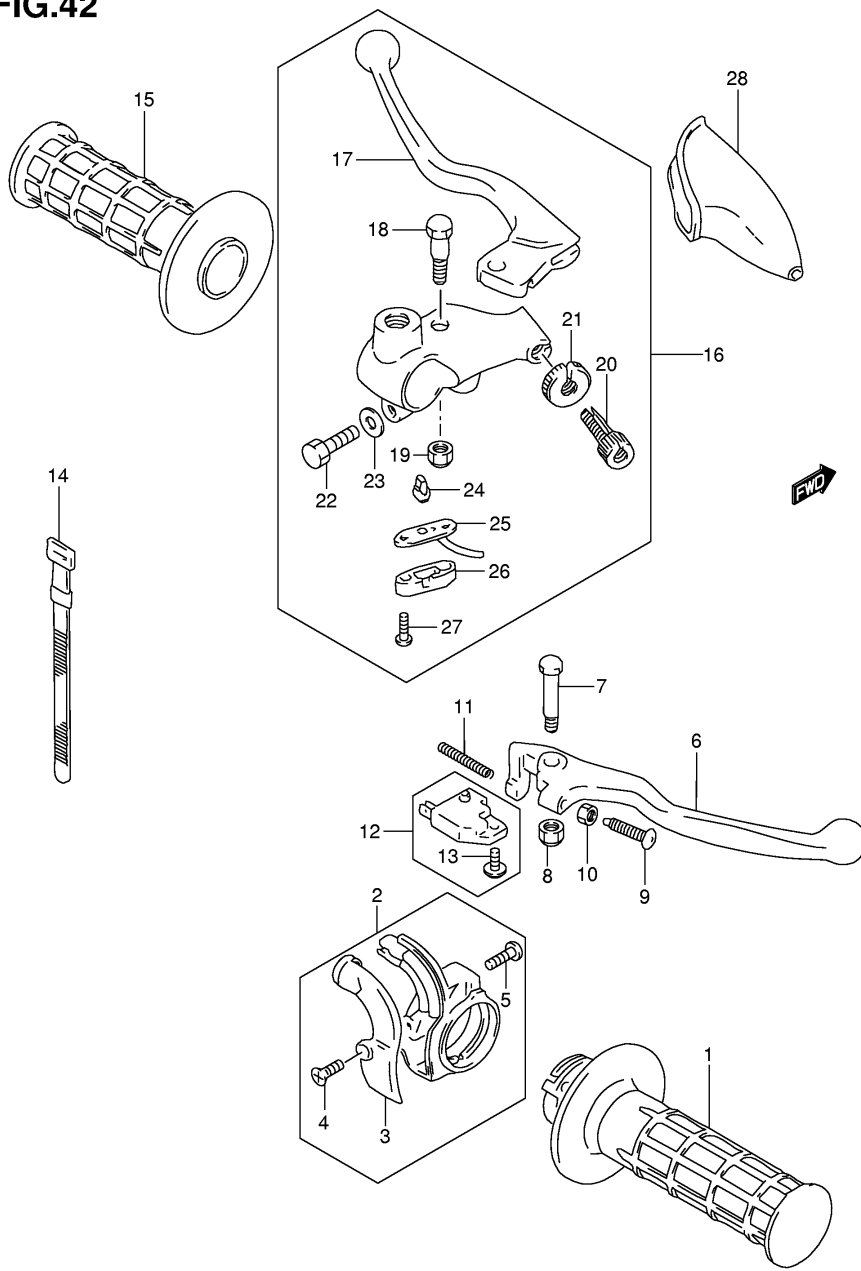

FIG.42

Ref No	Part No	Description
1	57110-14D00	Grip, Throttle
2	57100-28B00	Case Assy, Throttle
3	57129-13601	• Cover
4	02122-04103	• Screw
5	02112-05164	• Screw
6	57421-03D00	Lever, Brake
7	57431-14500	Bolt, Brake Lever Set
8	08319-21068	Nut
9	57431-14511	Bolt, Adjust
10	08310-00053	Nut
11	57318-14502	Spring, Return
12	57460-17C11	Switch Assy, Stop
13	57465-17C00	• Screw
14	09407-12402	Clamp (l:120)
15	57211-27C00	Grip, Lh
16	57500-44AD0	Lever Assy, Clutch
17	57620-15D11	• Lever, Clutch
18	57431-11013	• Bolt
19	08319-21068	• Nut
20	57441-11010	• Adjuster, Cable
21	57442-44B00	• Nut, Lock
22	01500-06207	• Bolt
23	08322-01067	• Washer
24	57465-18601	• Contact
25	57541-49100	• Wire Harness
26	57481-33010	• Cover
27	57484-49110	• Screw
28	57341-40002	Cover, Dust