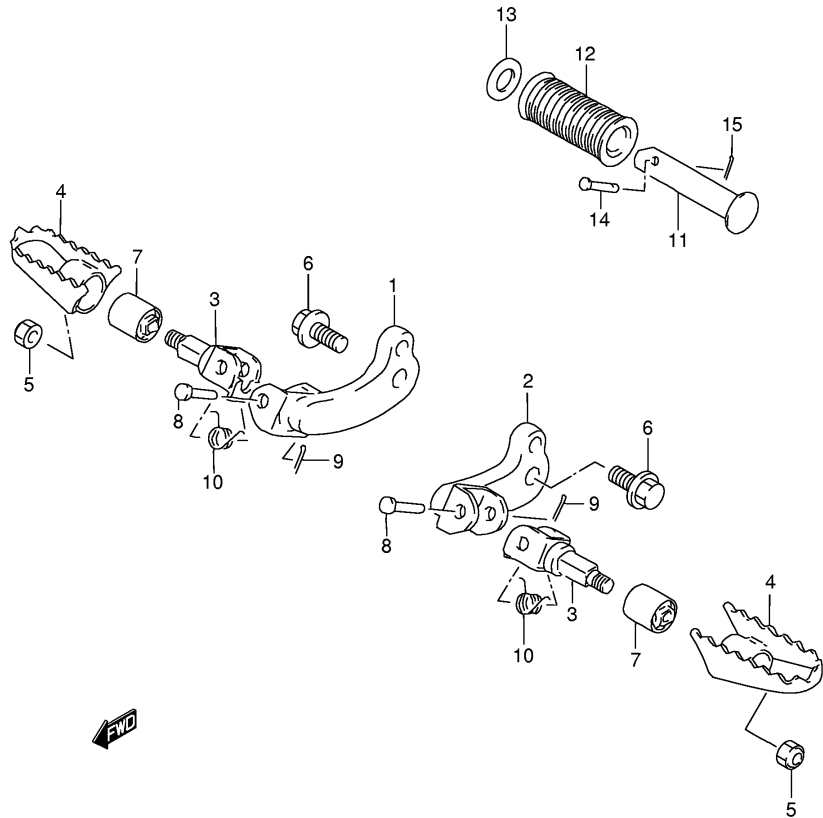

FIG.31

Ref No	Part No	Description
1	43510-44AG2-019	Bar, Front Footrest Rh (black)
2	43520-44A03-019	Bar, Front Footrest Lh (black)
3	43530-44A02	Bracket, Front Footrest
4	43550-44A01-019	Footrest, Front (black)
5	08319-31103	Nut
6	09103-12047	Bolt (12x25)
7	09319-10053	Bush
8	09200-08002	Pin
9	04111-20158	Cotter Pin
10	09448-14037	Spring
11	43610-03001	Bar, Footrest Rubber
12	43612-33200	Rubber, Pillion Footrest
13	09160-19024	Washer (19.5x32x2)
14	09200-06033	Pin
15	04111-20158	Cotter Pin