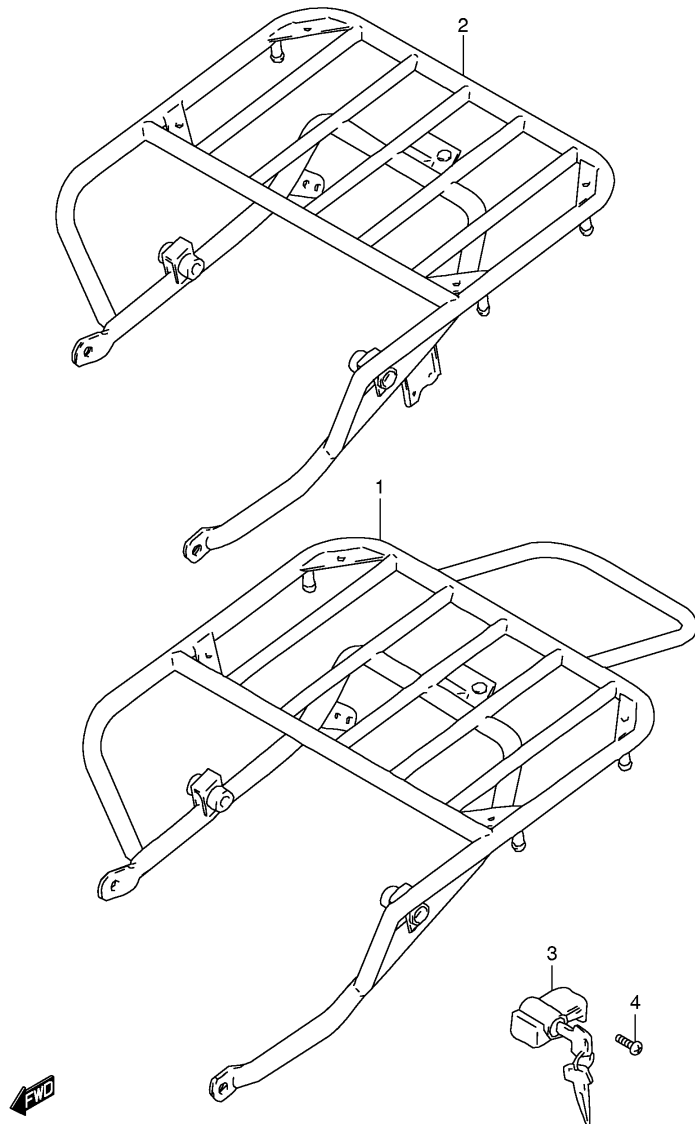

FIG.32

FIG.33

Ref No	Part No	Description
1	46310-44AE0	Carrier, Rear
2	46310-44AF0	Carrier, Rear
3	95700-44810	Lock Set, Helmet
4	09139-06089	Screw

FIG.34

Ref No	Part No	Description
3	44100-42AE0-YC2	Tank Assy, Fuel (blue)
4	68110-42AA0-DVM	• . Tape Set, Fuel Tank
5	44200-12851	Cap Set, Fuel Tank
6	09329-10016	Cushion
7	44541-14500	Cushion, Fuel Tank Upper Front
8	09407-25402	Clamp
9	44542-14A00	Cushion, Fuel Tank Rear
10	09407-30402	Clamp
11	09320-10020	Cushion
12	09320-14013	Cushion
13	09180-06271	Spacer (6.5x9x18)
14	01570-06303	Bolt