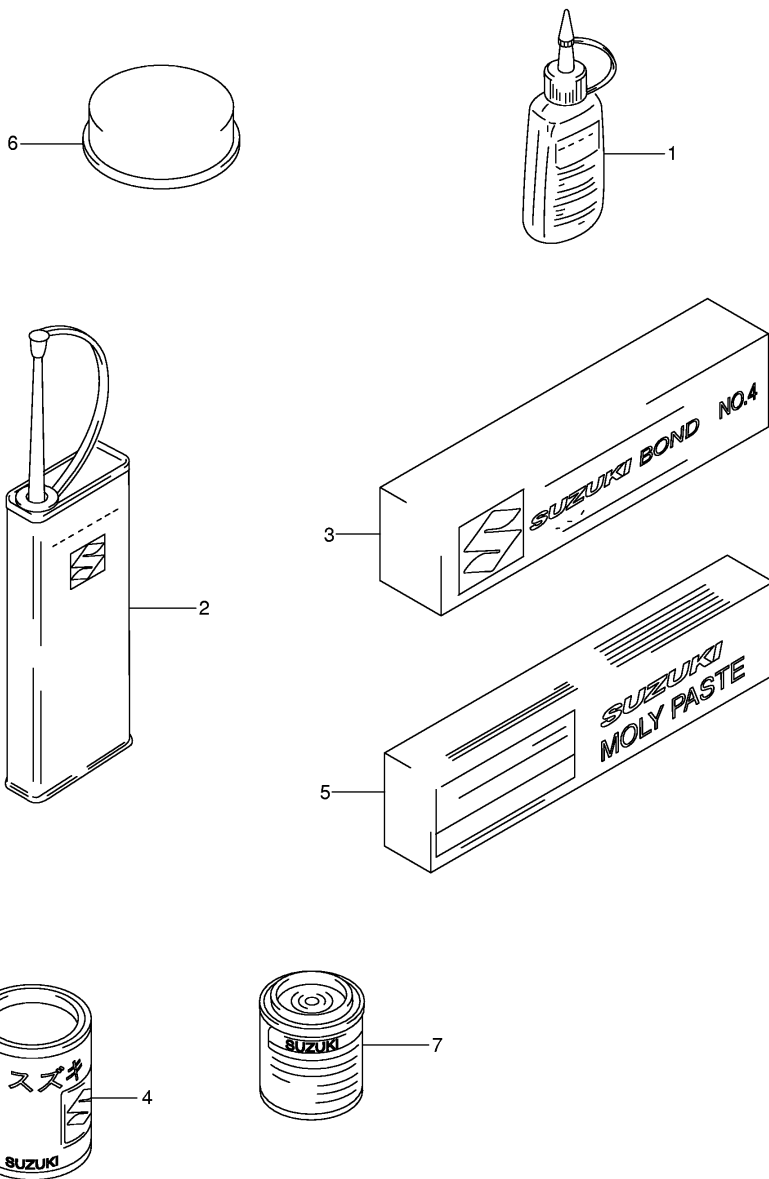

FIG.54

Ref No	Part No	Description
1	99000-32020	Thread Lock Super (1333b)
1	99000-32030	Thread Lock Super (1303b)
1	99000-32050	Thread Lock Super (1342)
1	99000-32100	Thread Lock Super (1305)
1	99000-32130	Thread Lock Super (1360)
2	99000-32040	Thread Lock Cement
3	99000-31110	Suzuki Bond (1215)
3	99000-31140	Suzuki Bond (1207b)black
4	99000-25030	Suzuki Super Grease
5	99000-25140	Suzuki Moly Paste
6	99000-25110	Grease, Brake Pad (pbc)
7	99000-10109-019	Paint (black)
7	99000-10109-291	Paint (black Semi-gloss)
7	99000-10209-13L	Paint (bright Silver Metallic)
7	99000-10209-YC2	Paint (candy Grand Blue)