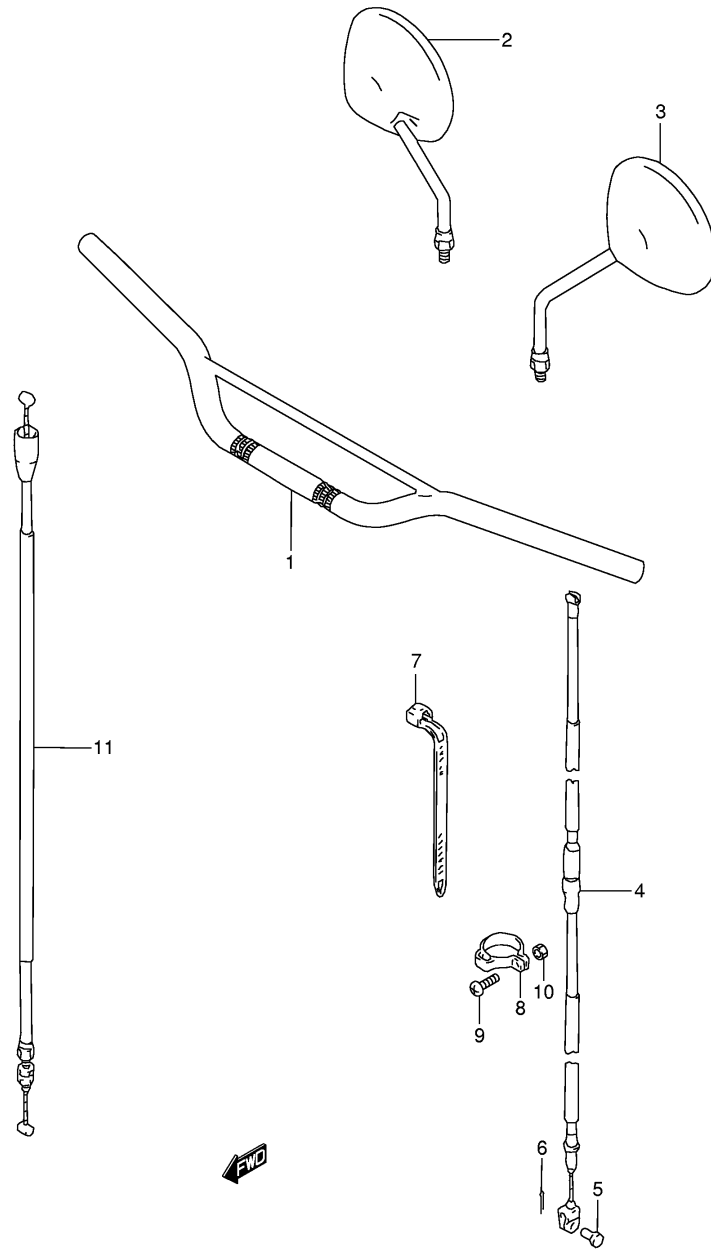

FIG.37

Ref No	Part No	Description
1	51811-15E01	Housing, Headlamp
2	51860-45000	Plate, Headlamp Housing
3	01580-08407	Bolt
4	09329-12002	Cushion
5	09180-08181	Spacer (8.6x12x9.3)
6	51850-15D13	Bracket, Headlamp Cover
7	51871-15E00	Cover, Front Fork
8	09169-06060	Washer (id:6.3)
9	08316-10063	Nut
10	02142-06163	Screw
11	09169-06063	Washer (6.3x17x6)

FIG.38

Ref No	Part No	Description
1	53111-44A30-YLW	Fender, Front (blue)
2	01550-06163	Bolt
3	09169-06053	Washer
4	53310-44A00	Mud Flap, Front Fender
5	02142-06163	Screw, Center
6	02142-06123	Screw, Side
7	09160-06127	Washer, Side
8	09160-06129	Washer
9	08313-10067	Nut
10	68151-07G10-YCF	Emblem, "s"

FIG.39

Ref No	Part No	Description
1	56110-42A00-291	Handle Bar (black)
2	09250-09001	Cap
3	56371-42A01-291	Bracket, Lever Protector
4	07130-08253	Bolt, Bracket
5	56211-34300-291	Holder, Handle Upper
6	07120-08303	Bolt, Center
7	56350-42A00	Protector, Brake Lever
8	56360-42A00	Protector, Clutch Lever
9	56272-44500	Expander
10	02112-06503	Screw
11	09159-06024	Nut
12	58200-44AC0	Cable Assy, Clutch
13	09200-06004	Pin (I:13)
14	04111-20158	Cotter Pin
15	09407-25401	Clamp (I:235)
16	58285-05351	Clamp, Clutch Cable No.2
17	02112-05163	Screw
18	08310-00053	Nut
19	58300-44AC0	Cable Assy, Throttle

FIG.40

Ref No	Part No	Description
1	56110-44AA0-291	Handle Bar (black)
2	56500-44AA0	Mirror Assy, Rear View Rh
3	56600-44AA0	Mirror Assy, Rear View Lh
4	58200-44AB1	Cable Assy, Clutch
5	09200-06004	Pin (l:13)
6	04111-20158	Cotter Pin
7	09407-25401	Clamp (l:235)
8	58285-05351	Clamp, Clutch Cable No.2
9	02112-05163	Screw
10	08310-00053	Nut
11	58300-44AB0	Cable Assy, Throttle