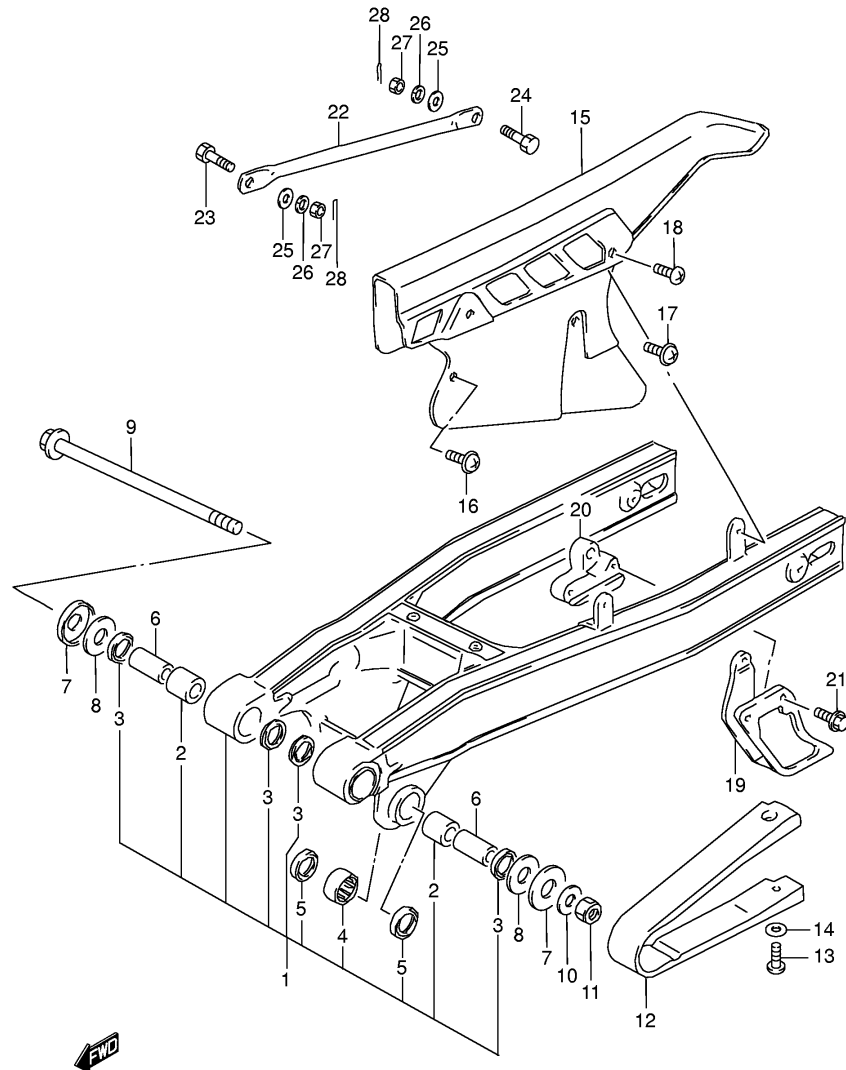

FIG.51

Ref No	Part No	Description
1	61100-42840	Swinging Arm Set, Rear
2	61261-13700	. Bushing, Pivot
3	09283-20031	. Oil Seal (20x27x5)
4	09263-20053	. Bearing (20x27x25)
5	62647-44A00	. Seal, Dust (20x27x4)
6	61251-42A00	Spacer, Pivot
7	61262-40400	Cover, Dust Seal
8	08211-14322	Thrust Washer
9	61211-26B01	Shaft, Pivot
10	09160-14057	Washer (14.5x24x2.3)
11	09159-14019	Nut
12	61273-42A01	Buffer, Chain Touch Defense
13	02142-06203	Screw
14	09169-06037	Washer
15	61311-42AA0	Case, Chain
16	09136-06004	Screw, Front (6x12)
17	09136-06113	Screw, Rear (6x25)
18	02142-06103	Screw, Upper (6x10)
19	61341-13A10	Guide, Chain
20	61345-42A00	Rubber, Chain Guide
21	01550-06203	Bolt (6x20)
22	64311-42A00-13L	Torque Link, Rear (silver)
23	09111-08088	Bolt, Torque Link Front
24	09111-08013	Bolt (8x26.5)
25	08322-01083	Washer
26	09162-08008	Washer
27	09140-08008	Nut
28	04111-20208	Cotter Pin