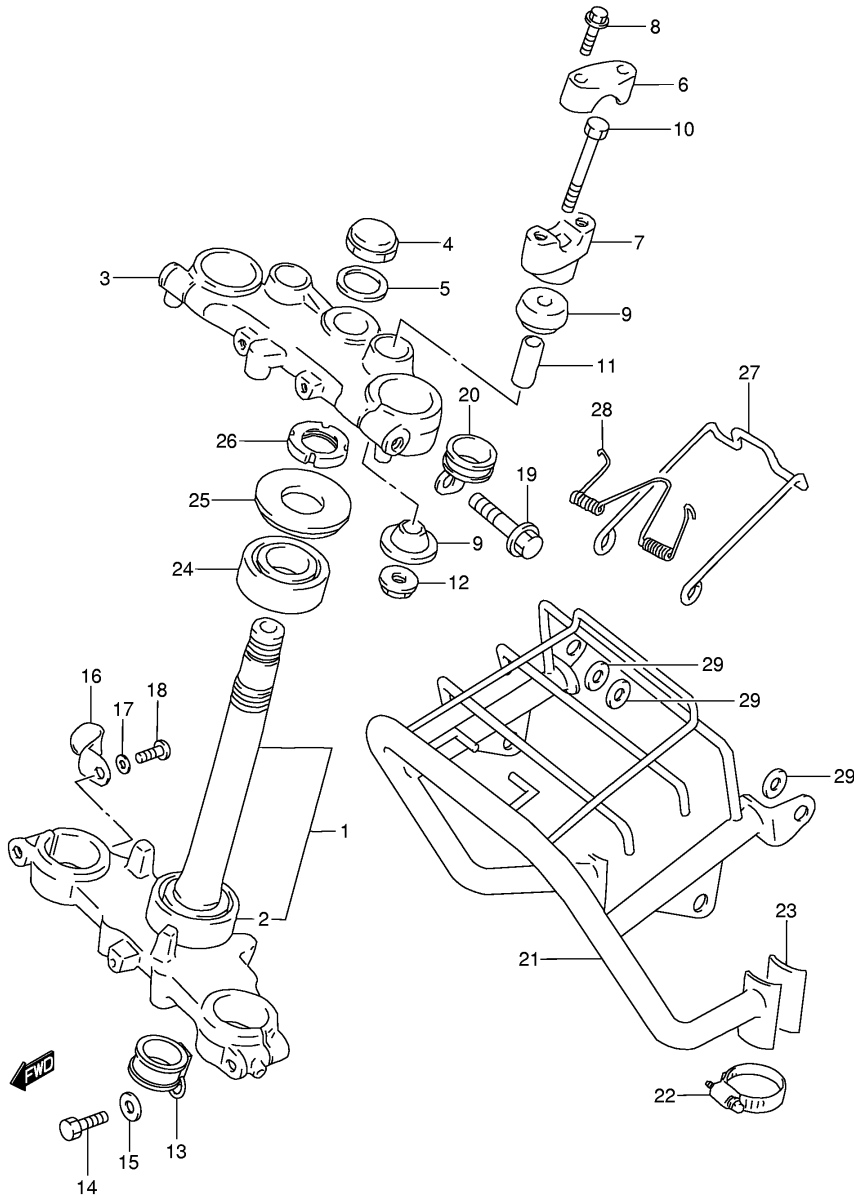

FIG.47

Ref No	Part No	Description
1	51410-42AB0	Stem, Steering (black)
2	09265-30009	• . Bearing (30x55x17)
3	51311-42AA0-291	Head, Steering Stem (black)
4	51353-24B00	Nut, Cap
5	51354-14D00	Washer
6	56211-27200-291	Holder, Handle Upper (black)
7	56221-42A00-291	Holder, Handle Lower (black)
8	01550-08353	Bolt
9	56241-28C60	Rubber, Handle Holder
10	56321-27E00	Bolt, Lower Holder
11	56243-42A00	Spacer
12	51353-42AA0	Nut, Handle Holder
13	51452-42A00	Clamp
14	51451-42A00	Bolt
15	08321-01103	Lock Washer
16	51452-05130	Clamp
17	08321-01067	Lock Washer
18	02112-06087	Screw
19	01550-10453	Bolt
20	51288-42AA0	Clip, Upper
21	51530-44AA0-13L	Bracket, Headlamp Housing (silver)
22	09402-40501	Clamp
23	51553-15D40	Cushion, Bracket
24	09265-25019	Bearing (25x47x15)
25	51643-01B10	Seal, Steering Upper Dust
26	51631-08D30	Nut, Steering
27	46416-44AA0-13L	Rod, Front Luggage (silver)
28	09448-11005	Spring
29	09160-10123	Washer