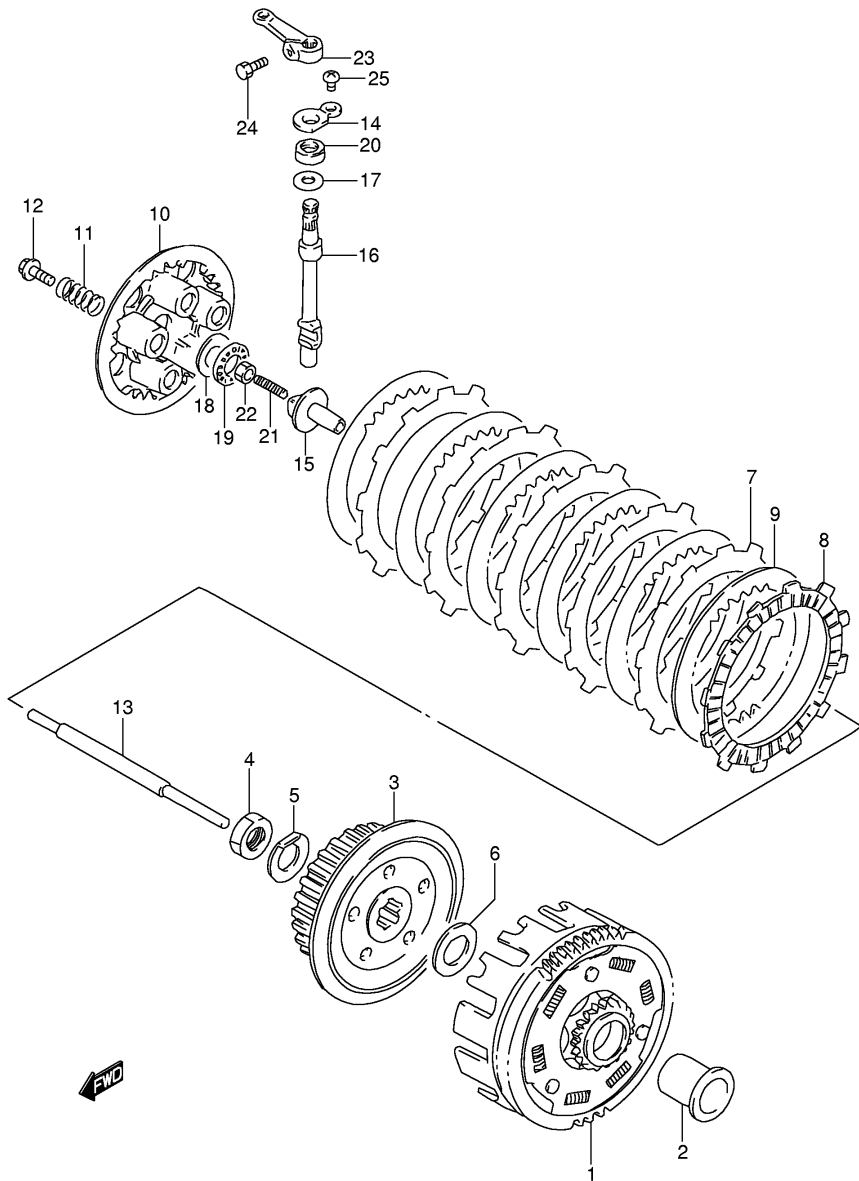

FIG.15

Ref No	Part No	Description
1	21200-42A50	Gear Assy, Primary Driven
2	21251-13E00	Spacer
3	21411-42A02	Hub, Clutch Sleeve
4	09140-16001	Nut
5	09169-16003	Washer
6	08211-20355	Washer
7	21441-25C01	Plate, Clutch Drive
8	21441-13A01	Plate, Clutch Drive
9	21451-01B40	Plate, Driven (t:1.4)
10	21462-14103	Disc, Clutch Pressure
11	09440-15021	Spring
12	09116-05020	Bolt (5x16)
13	23110-05203	Rod, Clutch Pressure
14	23117-05200	Retainer, Clutch Rlse Oil Seal
15	23121-38201	Piece, Clutch Push
16	23122-05200	Cam Shaft, Clutch Release
17	09181-10195	Thrust Washer (10x20x1.0)
18	09160-15045	Washer (15.5x28x1)
19	09263-15003	Bearing (15x28x2)
20	09282-10012	Oil Seal (10x20x6)
21	09134-06010	Screw
22	09140-06023	Nut (6x3.6)
23	23271-46010	Arm, Clutch Release
24	01500-06163	Bolt
25	02142-0610A	Screw