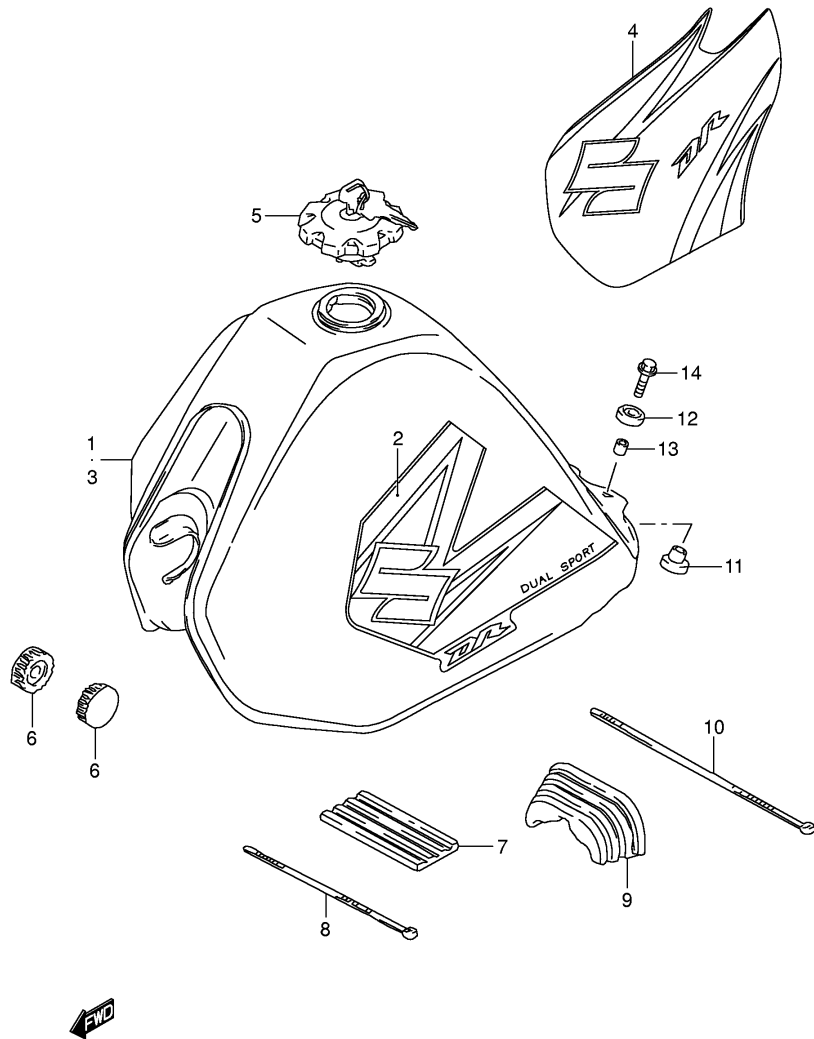

FIG.34

Ref No	Part No	Description
3	44100-42AE0-YC2	Tank Assy, Fuel (blue)
4	68110-42AA0-DVM	• . Tape Set, Fuel Tank
5	44200-12851	Cap Set, Fuel Tank
6	09329-10016	Cushion
7	44541-14500	Cushion, Fuel Tank Upper Front
8	09407-25402	Clamp
9	44542-14A00	Cushion, Fuel Tank Rear
10	09407-30402	Clamp
11	09320-10020	Cushion
12	09320-14013	Cushion
13	09180-06271	Spacer (6.5x9x18)
14	01570-06303	Bolt