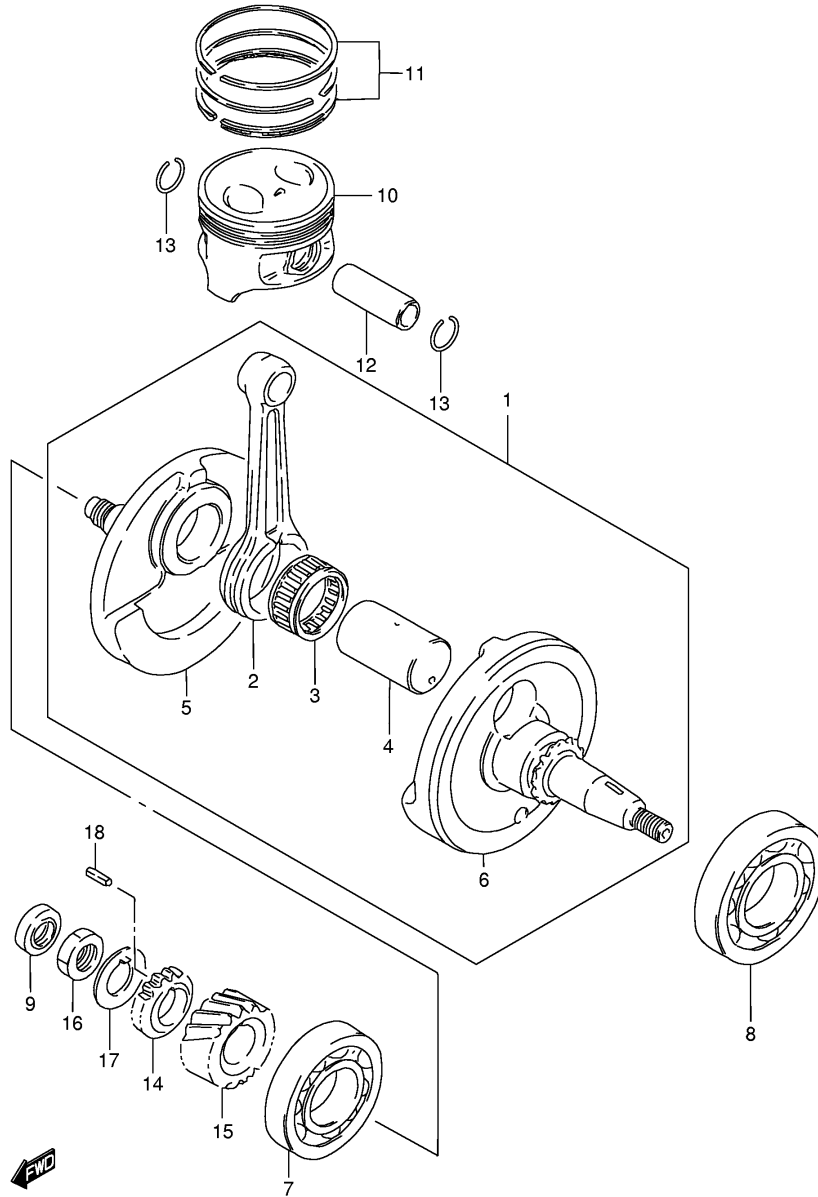

FIG.6

Ref No	Part No	Description
1	12200-42A21	Crankshaft Assy
2	12161-42A01	. Rod, Connecting
3	09263-31008-0B0	. Bearing
4	12210-42A01	. Pin, Crank
5	12221-42A02	. Crankshaft, Rh
6	12261-42A20	. Crankshaft, Lh
7	09262-28014	Bearing (28x68x18)
8	09262-35038	Bearing (35x72x17)
9	09282-12009	Oil Seal (12x21x7)
10	12111-42A10-0F0	Piston
11	12140-42A00	Ring Set, Piston (std)
12	12151-22A02	Pin, Piston
13	09381-16001	Snap Ring
14	16321-42A00	Gear, Oil Pump Drive (nt:15)
15	21111-42A01	Gear, Primary Drive (nt:19)
16	09140-18004	Nut
17	09166-18003	Washer
18	09421-04007	Key