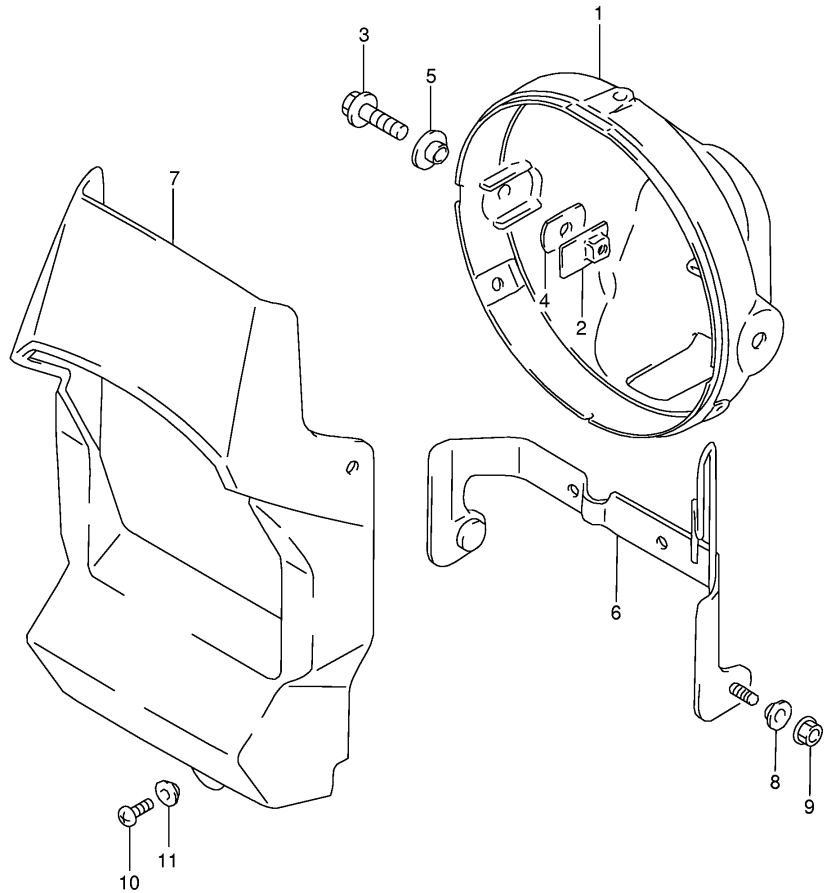

FIG.37

Ref No	Part No	Description
1	51811-15E01	Housing, Headlamp
2	51860-45000	Plate, Headlamp Housing
3	01580-08407	Bolt
4	09329-12002	Cushion
5	09180-08181	Spacer (8.6x12x9.3)
6	51850-15D13	Bracket, Headlamp Cover
7	51871-15E00	Cover, Front Fork
8	09169-06060	Washer (id:6.3)
9	08316-10063	Nut
10	02142-06163	Screw
11	09169-06063	Washer (6.3x17x6)