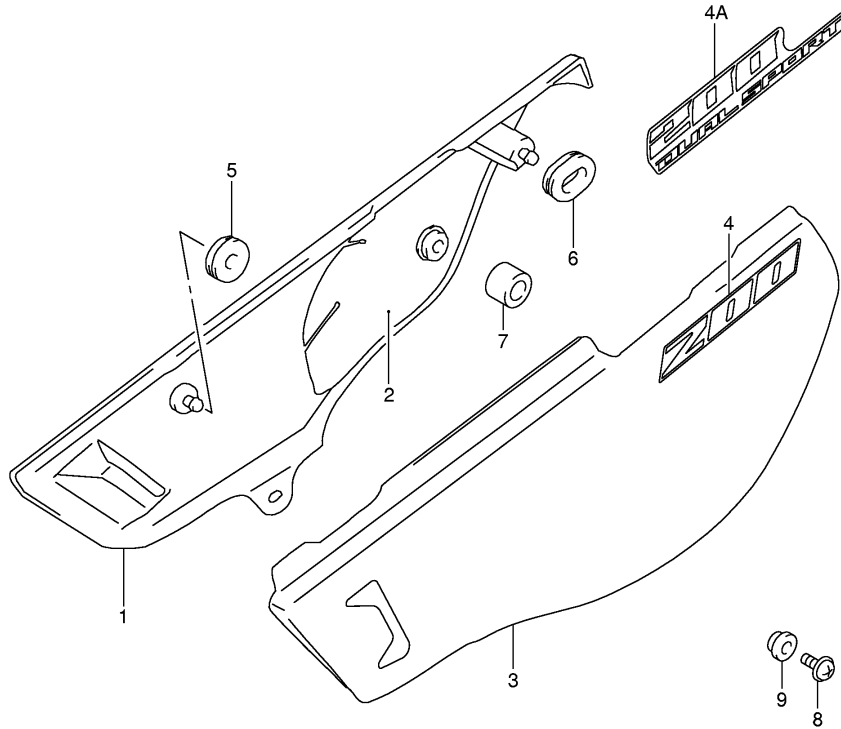

FIG.36

Ref No	Part No	Description
1	47111-44AD0-30H	Cover, Frame Rh (white)
2	47166-44AA0	Shield, Frame Cover Rh
3	47211-44AB0-30H	Cover, Frame Lh (white)
4a	68131-42A50-DVN	Emblem
5	09320-08018	Cushion
6	09320-08029	Cushion
7	09321-10027	Cushion
8	09136-06017	Screw (6x16)
9	09169-06028	Washer