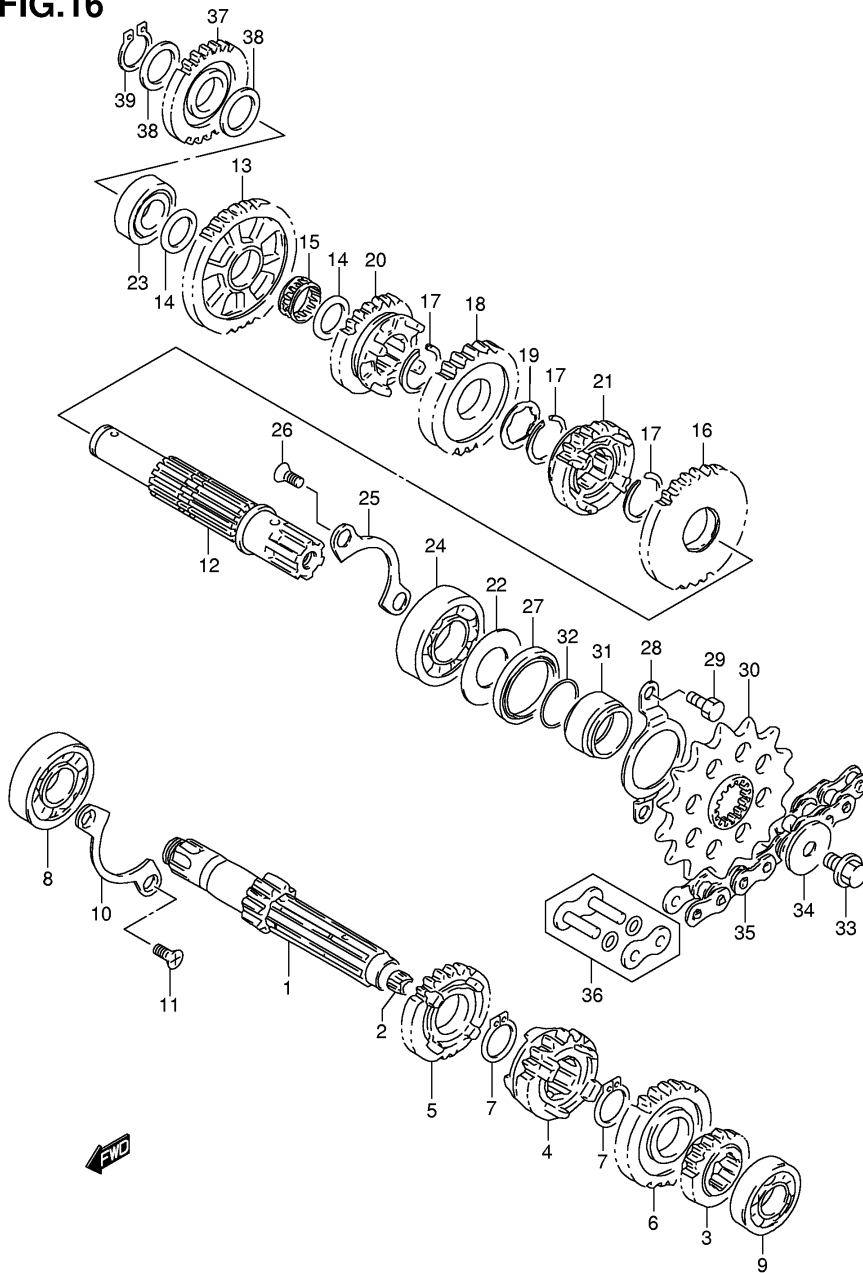

FIG.16

Ref No	Part No	Description
1	24120-42A01	Shaft, Counter (nt:11)
2	24125-38201	• Bush
3	24221-42A02	Gear, 2nd Drive (nt:15)
4	24231-42A03	Gear, 3rd Drive (nt:16)
5	24241-42A00	Gear, 4th Drive (nt:21)
6	24251-42A10	Gear, 5th Drive (nt:23)
7	09380-20009	Circlip
8	09262-20069	Bearing (20x47x14)
9	08123-60027	Bearing
10	24741-05200	Retainer, Drive Shaft Bearing
11	02122-0612A	Screw
12	24130-42A01	Shaft, Drive
13	24311-42A00	Gear, 1st Driven (nt:33)
14	09181-17167	Thrust Washer (17x26x1.0)
15	09263-17004	Bearing (17x21x9.8)
16	24320-42A03	Gear, 2nd Driven (nt:29)
17	09380-22006	Circlip
18	24331-42A02	Gear, 3rd Driven (nt:23)
19	09167-22011	Lock Washer
20	24341-42A02	Gear, 4th Driven (nt:23)
21	24351-42A02	Gear, 5th Driven (nt:21)
22	24359-42A00	Washer, Oil Sealing
23	09264-17001	Bearing, Rh (17x36x12)
24	09262-22018	Bearing, Lh (22x50x14)
25	24741-05200	Retainer, Drive Shaft Bearing
26	02122-0612A	Screw
27	09283-30053	Oil Seal (30x40x6)
28	24751-42A10	Retainer, Drive Shaft Oil Seal
29	01500-06103	Bolt
30	27511-19A01	Sprocket, Engine (nt:12)
31	27531-42A00	Spacer, Engine Sprocket
32	09280-21008	O Ring (d:2.5,id:21.0)
33	01550-0812A	Bolt
34	08211-08283	Washer
35	27600-14A10-112	Chain, Drive (did 520vc5)
36	27620-14A10	Joint Set
37	26260-42A02	Gear, Kick Starter Idle
38	08211-17221	Washer
39	08331-31176	Circlip

DR200SEK6 E06_016
TRANSMISSION