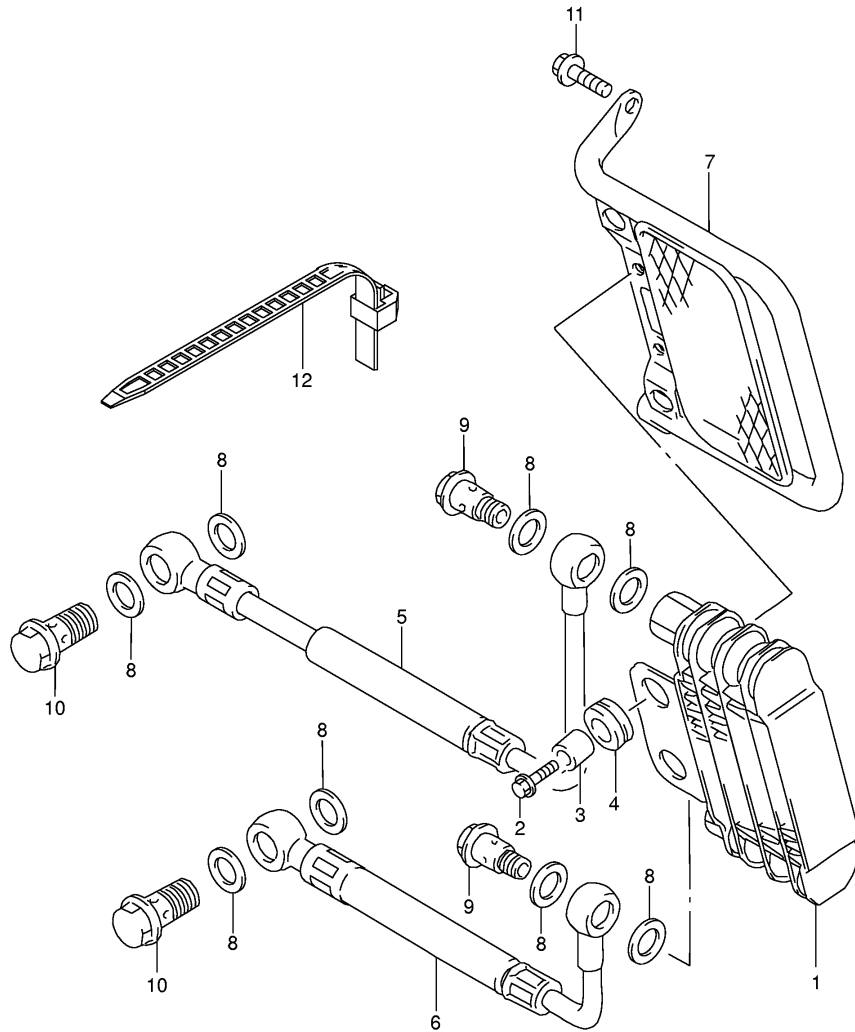

FIG.14

Ref No	Part No	Description
1	16600-13E00	Cooler Assy, Oil
2	09116-06212	Bolt
3	09180-06310	Spacer (6.5x10x10)
4	09320-10015	Cushion
5	16460-42A00	Hose, Oil Cooler Upper
6	16470-42A00	Hose, Oil Cooler Lower
7	16640-42A00	Guard, Oil Cooler
8	09168-14011	Gasket, Hose Union
9	09360-12012	Bolt, Oil Hose Union No.1
10	09360-14015	Bolt, Oil Hose Union No.2
11	01550-06203	Bolt, Guard
12	09407-14403	Clamp, Oil Cooler Hose