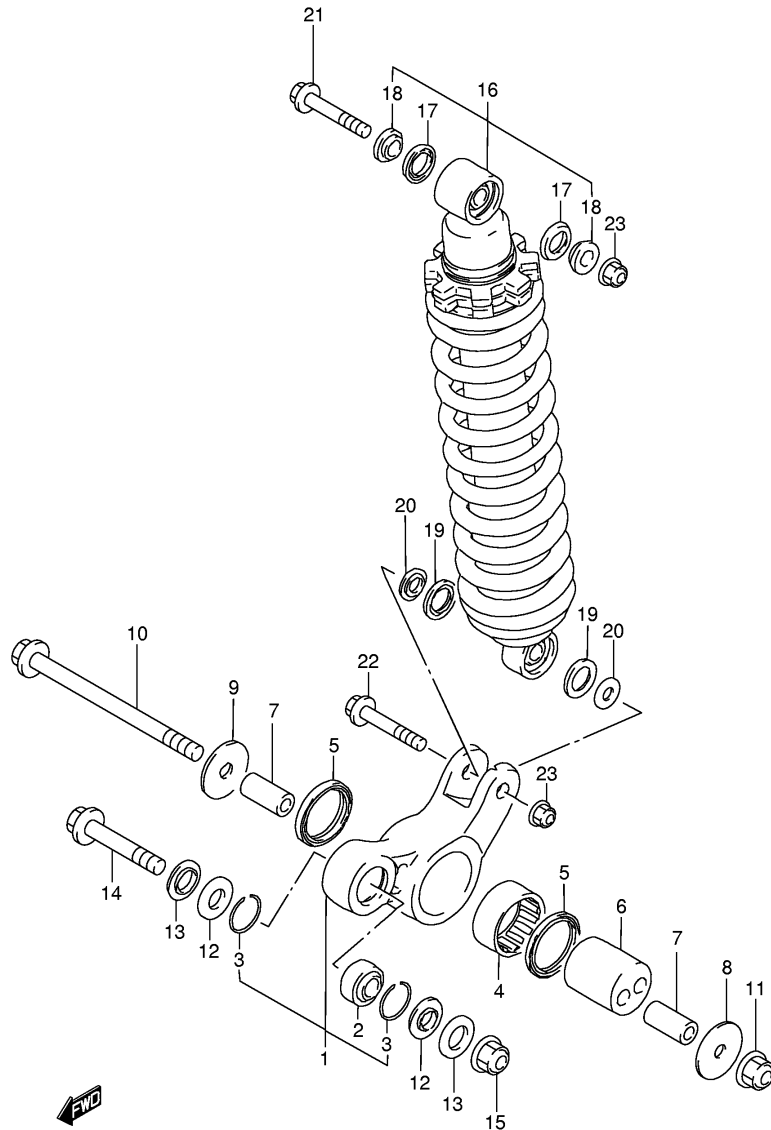

FIG.52

Ref No	Part No	Description
1	62600-42812	Lever Set, Rear Cushion
2	09269-12006	. . Bearing (12x26x16)
3	62277-27C20	. . Ring, Bearing Stopper
4	09263-37003	. . Bearing (37x47x20)
5	62624-42A00	Seal, Dust
6	62623-42A11	Spacer, Rear Suspension Eccentric
7	62646-42A11	Spacer, Cushion Lever Shaft
8	62628-42AA0	Washer, Rear Cushion Lever Center Lh
9	62625-42AA0	Washer, Rear Cushion Lever Center Rh
10	62621-42AA0	Shaft, Rear Cushion Lever Center
11	08319-21128	Nut
12	62647-05A00	Seal, Dust Rear Cushion Front
13	62316-05A01	Spacer, Rear Cushion Front
14	62668-42A02	Bolt, Cushion Lever Front
15	08319-3112A	Nut
16	62100-44AB2-28W	Absorber Assy, Rear Shock (white)
17	62226-20900	. . Seal, Dust
18	62684-20900	. . Spacer
19	62226-02B00	. . Seal, Dust Lower
20	62684-31300	. . Collar, Lower
21	62311-14501	Bolt, Upper (10x58)
22	09103-10126	Bolt, Lower (10x48)
23	09159-10058	Nut

DR200SEK6 E06_052
REAR CUSHION LEVER