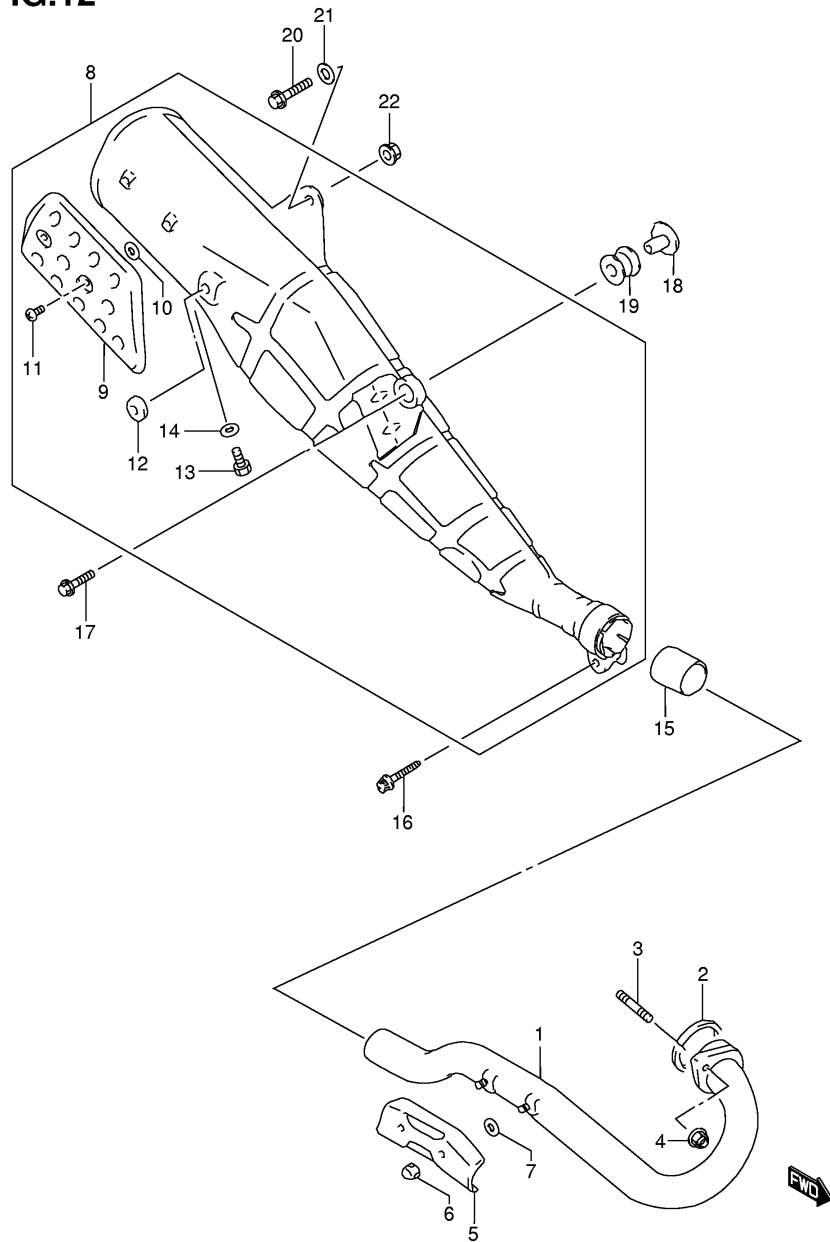

FIG.12

Ref No	Part No	Description
1	14150-42A22	Pipe, Exhaust
2	14181-42A00	Gasket, Exhaust Pipe
3	01421-08258	Stud Bolt
4	09159-08067	Nut, Exh Pipe
5	14186-42A20	Cover, Exhaust Pipe
6	09145-06005	Nut
7	09168-06122	Gasket (6x16x1.4)
8	14301-42A61-H01	Muffler Assy
9	14781-42A20	• Cover, Muffler
10	09168-06120	• Gasket (5.8x13x1.4)
11	09139-06076	• Screw (6x10)
12	09321-10007	• Cushion
13	09247-12103	• Plug, Drain
14	09168-12002	• Gasket
15	14773-14202	Gasket, 2nd Muffler
16	07120-08353	Bolt (8x35)
17	09118-08080	Bolt (8x35)
18	09180-08151	Spacer (8.6x12x17.5)
19	09320-12043	Cushion
20	09106-08122	Bolt (8x35)
21	08322-01083	Washer
22	08361-25083	Nut