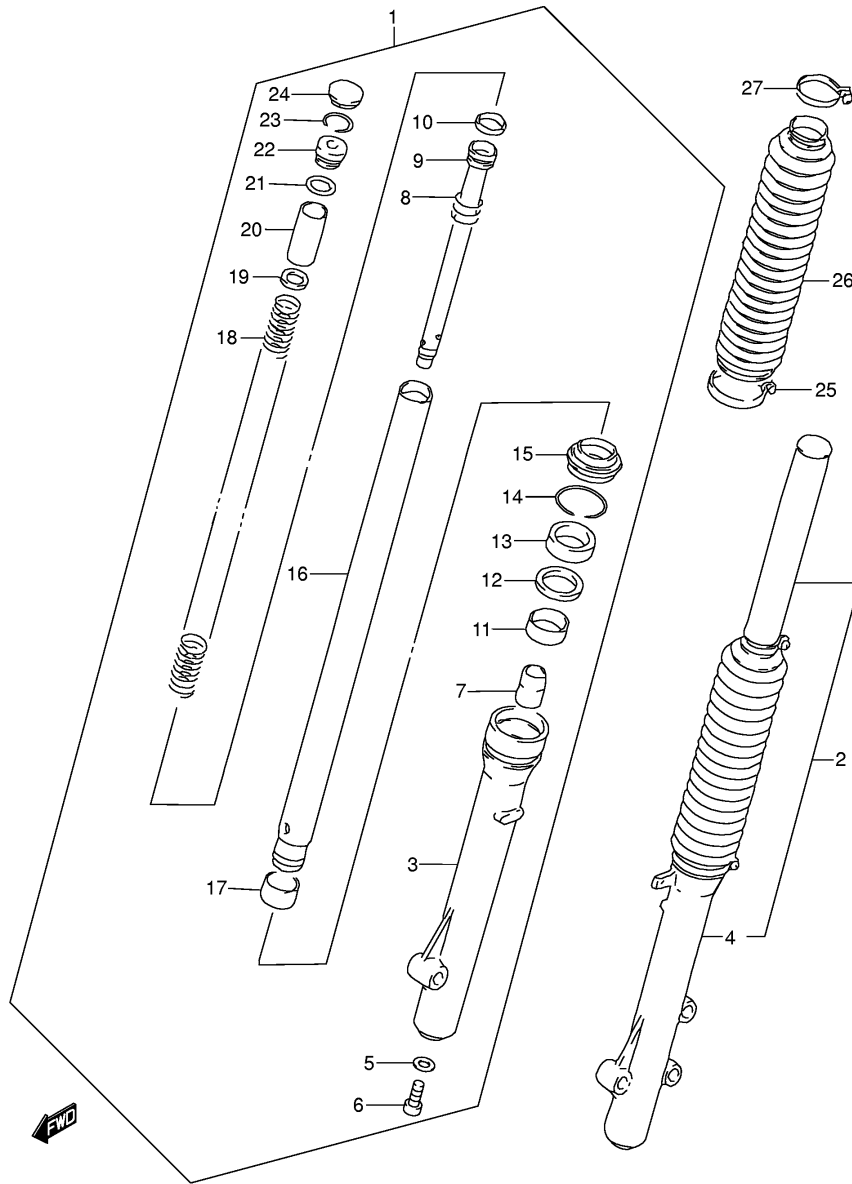

FIG.46

Ref No	Part No	Description
1	51103-42AA0	Damper Assy, Front Fork Rh
2	51104-42AA0	Damper Assy, Front Fork Lh
3	51131-01A01	. Tube, Outer Rh
4	51141-01A01	. Tube, Outer Lh
5	51148-36011	. Gasket
6	51147-06F10	. Bolt, Center
7	51195-43530	. Piece, Oil Lock
8	51177-01A00	. Spring, Rebound
9	51146-42AA0	. Cylinder
10	51196-45200	. Ring, Piston
11	51152-33300	. Bush, Guide
12	51168-30B00	. Spacer, Seal
13	51153-19D10	. Seal, Oil
14	51156-01A00	. Ring, Oil Seal Stopper
15	51173-01A00	. Dust Seal
16	51110-01A30	. Tube, Inner
17	51121-33300	. Piston
18	51171-42AA0	. Spring, Main
19	51192-20510	. Seat, Spring
20	51176-42AA0	. Spacer, Spring
21	51181-31030	. O Ring
22	51175-47400	. Bolt, Spring
23	51169-47400	. Ring, Stopper
24	51189-31230	. Cap
25	51576-42AA0	Band, Boot Lower
26	51571-01A00-019	Boot (black)
27	51575-01A00	Band, Boot Upper