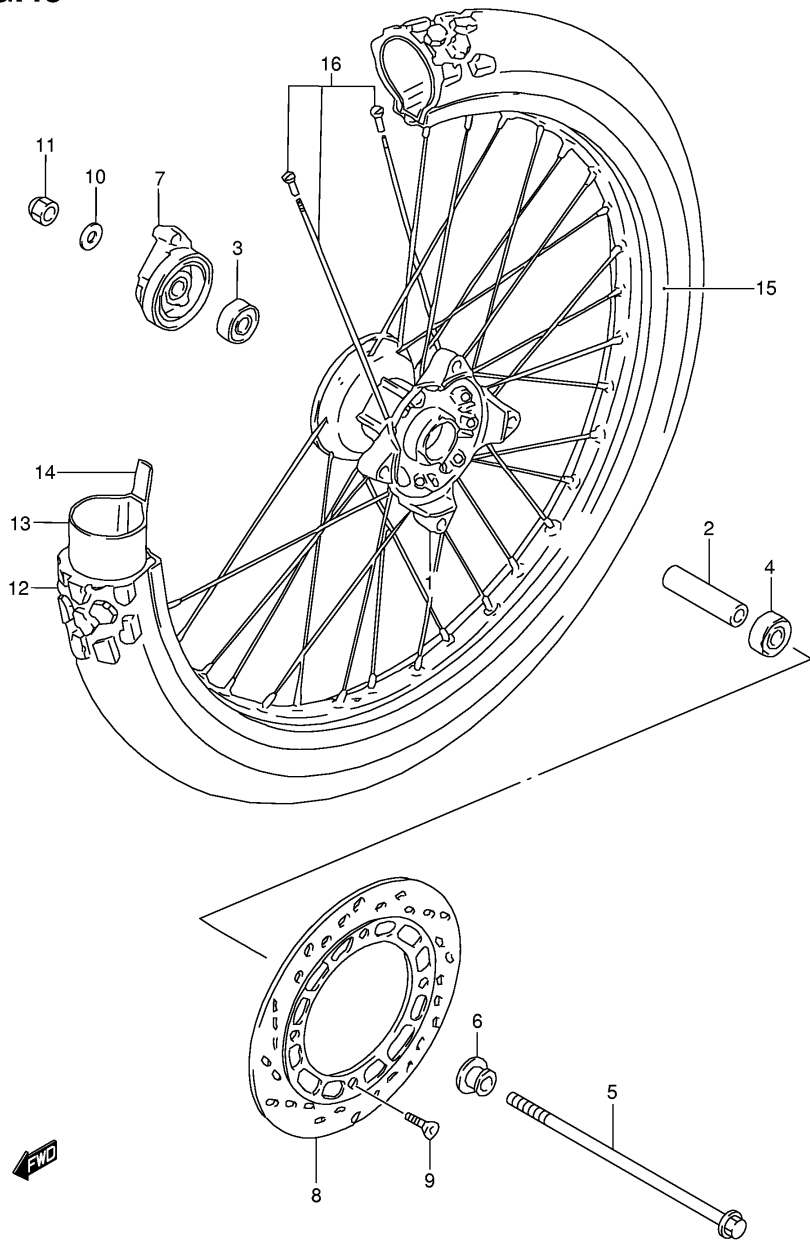

FIG.48

Ref No	Part No	Description
1	54111-44A10	Hub, Front Wheel (silver)
2	09180-12146	Spacer (12.5x19x60.50)
3	08113-62017	Bearing, Rh
4	08133-62017	Bearing, Lh
5	54711-44A01	Axle, Front
6	54740-02B40	Spacer, Front Axle Lh
7	54600-01A00	Box Assy, Speedometer Gear
8	59221-13A01	Disc, Front Brake
9	09106-08155	Bolt, Disc
10	08322-01123	Washer
11	08319-21128	Nut
12	55110-44AF0	Tire, Front (70/100-21 44m) (dunlop)
13	55200-44AF0	Tube Assy, Wheel Inner
14	55261-44AF0	Protector, Wheel Inner Tube
15	55311-08D10	Rim, Front Wheel (21x1.60)
16	55320-44A01	Spoke Set, Front Wheel