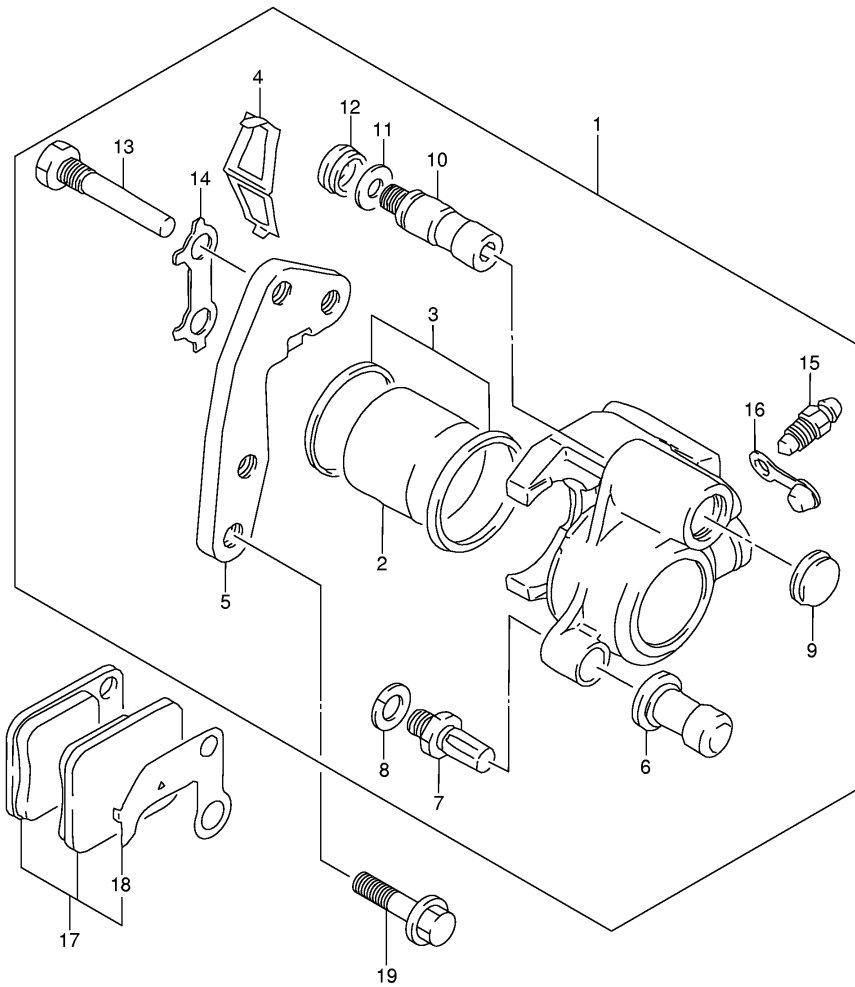

FIG.49

Ref No	Part No	Description
1	59300-42A20-999	Caliper Assy, Front Lh
2	59300-42820	. Piston Set
3	69100-13820	•• Seal Set, Piston
4	59315-13A00	. Spring
5	59351-13A01	. Bracket
6	59386-13A00	. Boot
7	59382-13A00	. Bolt
8	59314-13A00	. Washer
9	59384-13A00	. Dust Seal
10	59305-13A01	. Pin, Slide
11	59306-13A00	. Spring
12	59303-13A00	. Boot
13	59345-13A00	. Pin
14	59346-13A00	. Washer
15	59121-01A00	. Bleeder
16	59122-01A00	. Cap, Bleeder
17	69100-19860	Pad & Shim Set
18	59371-13A00	. Shim
19	09103-08269	Bolt (8x30)