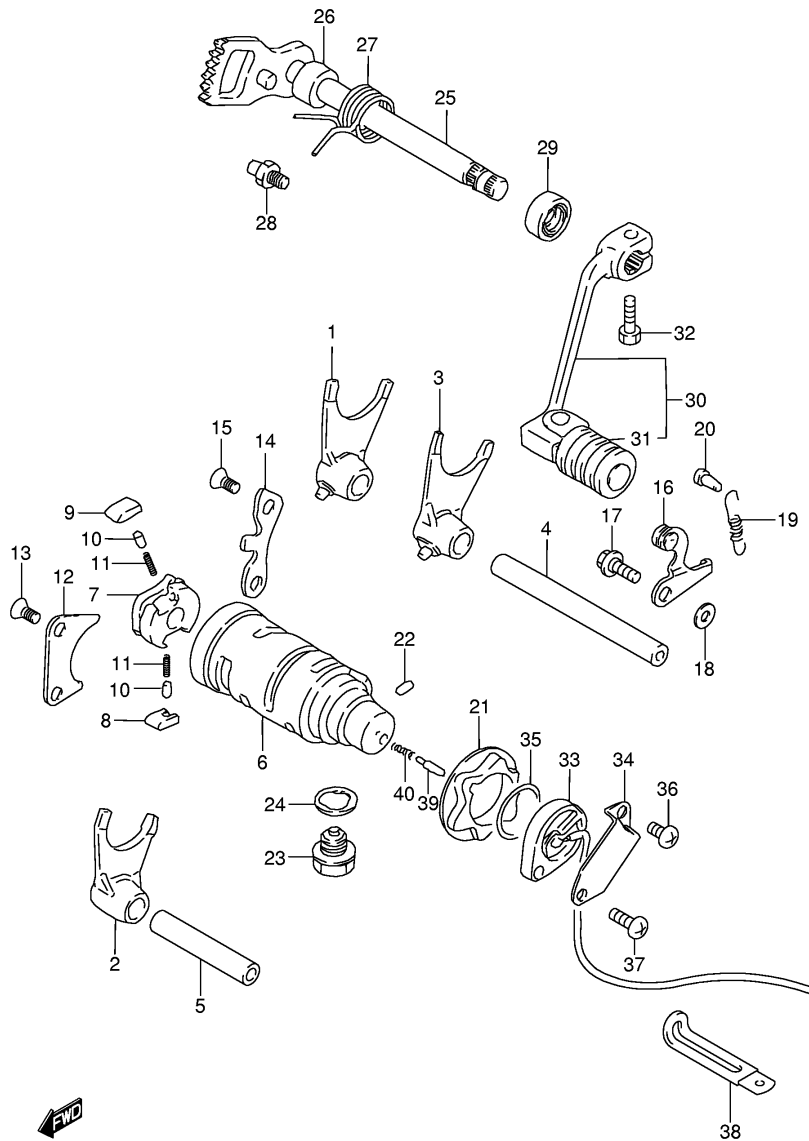

FIG.17

Ref No	Part No	Description
1	25211-42A02	Fork, Gear Shift No.1
2	25221-42A02	Fork, Gear Shift No.2
3	25231-42A02	Fork, Gear Shift No.3
4	25411-16701	Shaft, Gear Shift Fork No.1
5	25421-35420	Shaft, Gear Shift Fork No.2
6	25310-42A00	Cam, Gear Shift
7	25322-31310	Gear, Gear Shift Cam Driven
8	25323-34201	Pole, Gear Shift No.1
9	25324-34201	Pole, Gear Shift No.2
10	09261-05003	Roller (5x8)
11	09440-04003	Spring
12	25331-30001	Lifter, Gear Shift Pole
13	09126-06011	Screw (6x12)
14	25341-05200	Guide, Gear Shift Cam
15	09126-06011	Screw (6x12)
16	25350-42A01	Stopper, Gear Shift Cam
17	09111-06054	Bolt
18	08211-06141	Washer
19	09443-10036	Spring
20	09223-04001	Hook
21	25381-04700	Plate, Gear Shift Cam Stopper
22	04221-04069	Pin
23	09247-14012	Plug
24	09168-14002	Gasket (13.8x18.8x0.4)
25	25510-05201	Shaft, Gear Shifting
26	09180-12068	Spacer (12x20x15.3)
27	09444-26023	Spring
28	25671-01011	Stopper, Return Spring
29	09285-12006	Oil Seal (12x22x9)
30	25600-42A00	Lever Assy, Gear Shift
31	25652-03D00	• . Rubber, Gear Shift Pedal
32	01500-0620A	Bolt
33	37720-42A30	Base Assy, Neutral Switch
34	37721-42A00	Protector, Gear Shift Switch
35	09280-22001	O Ring (d:2.4,id:21.8)
36	02112-0508A	Screw
37	02112-0516A	Screw
38	09404-06429	Clamp (l:45)
39	09209-05011	Contact
40	09440-04010	Spring