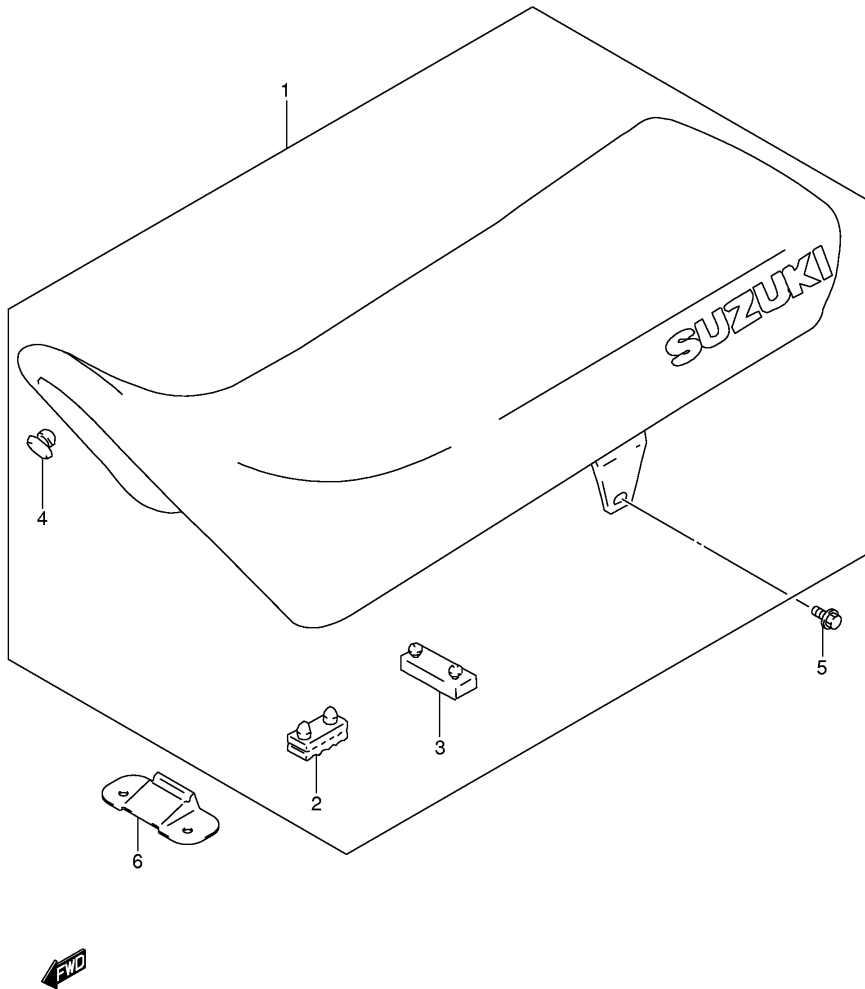

FIG.45

Ref No	Part No	Description
1	45100-42AN0-H5V	Seat Set (gray/white)
2	45149-31300	• Cushion
3	45149-43500	• Cushion
4	09329-10001	• Cushion
5	01550-08123	Bolt
6	45119-42A00	Plate, Seat Front Hook