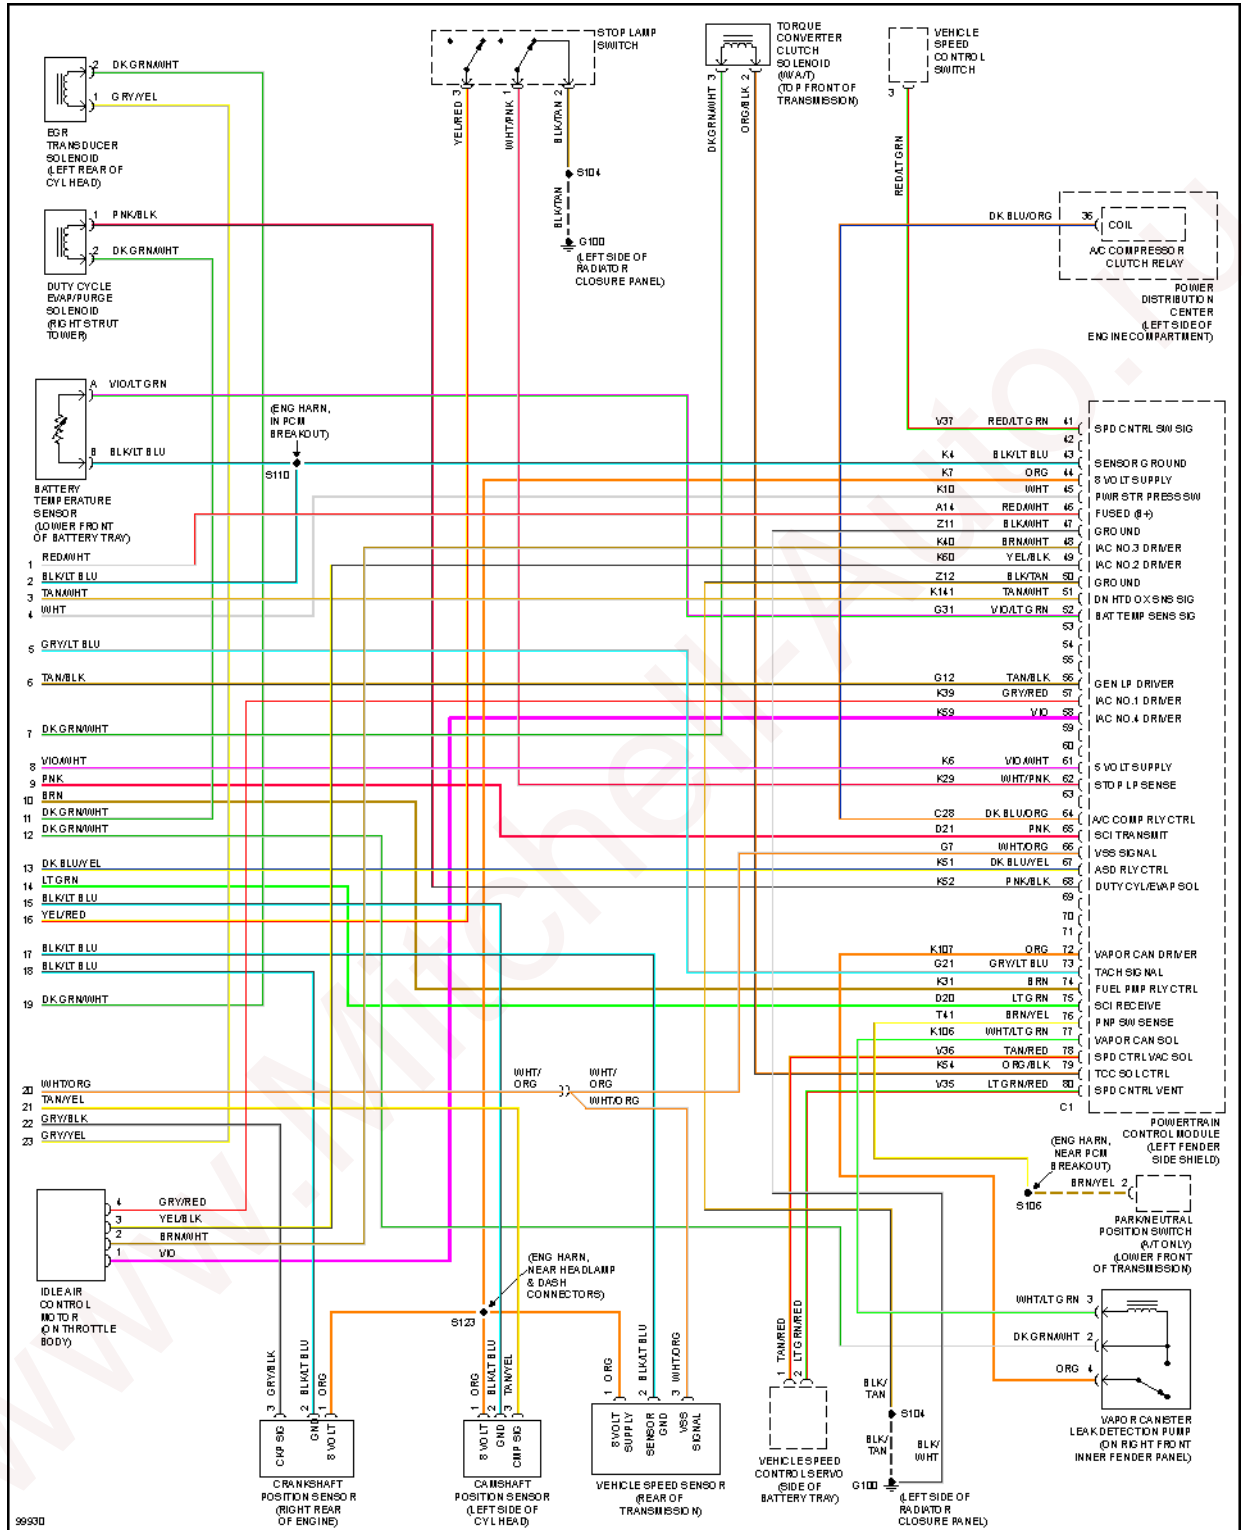

## 1998 System Wiring Diagrams Dodge - Neon

Fig. 10: 2.0L, Engine Performance Circuits (3 of 3)