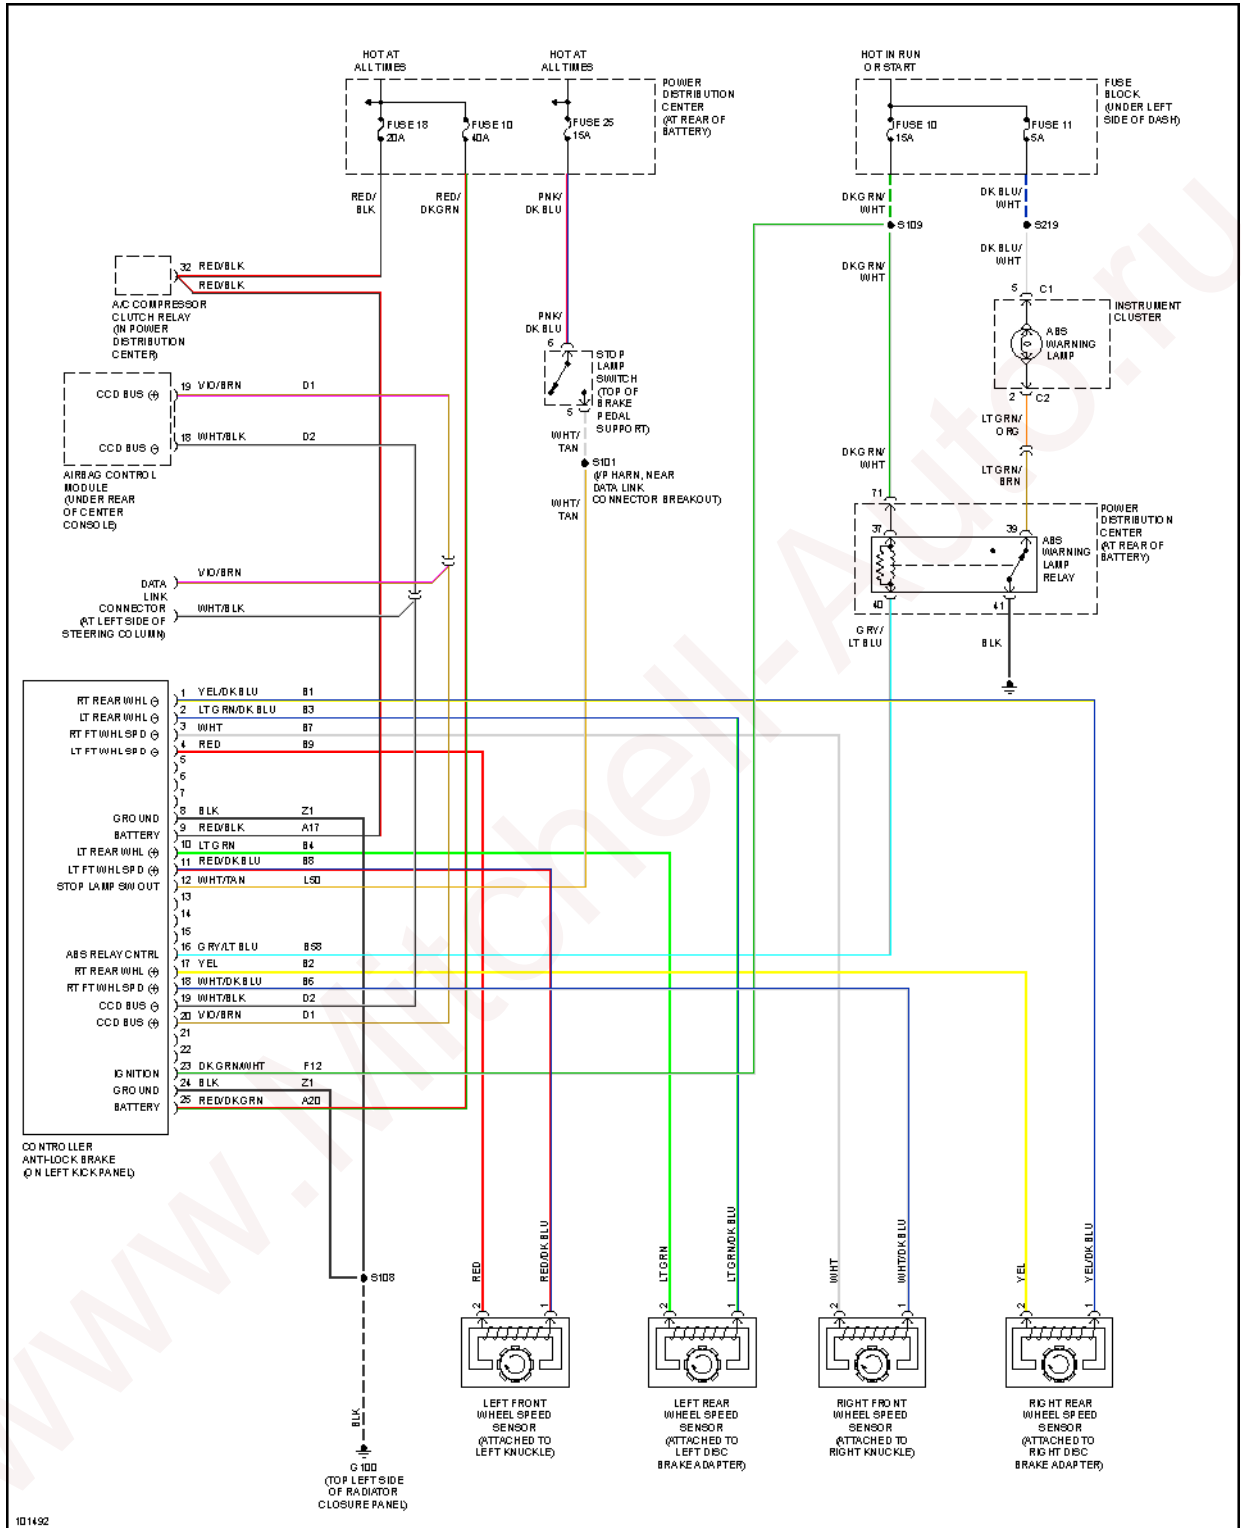

## 1998 System Wiring Diagrams Dodge - Neon

Fig. 3: Anti-lock Brake Circuits

## COMPUTER DATA LINES