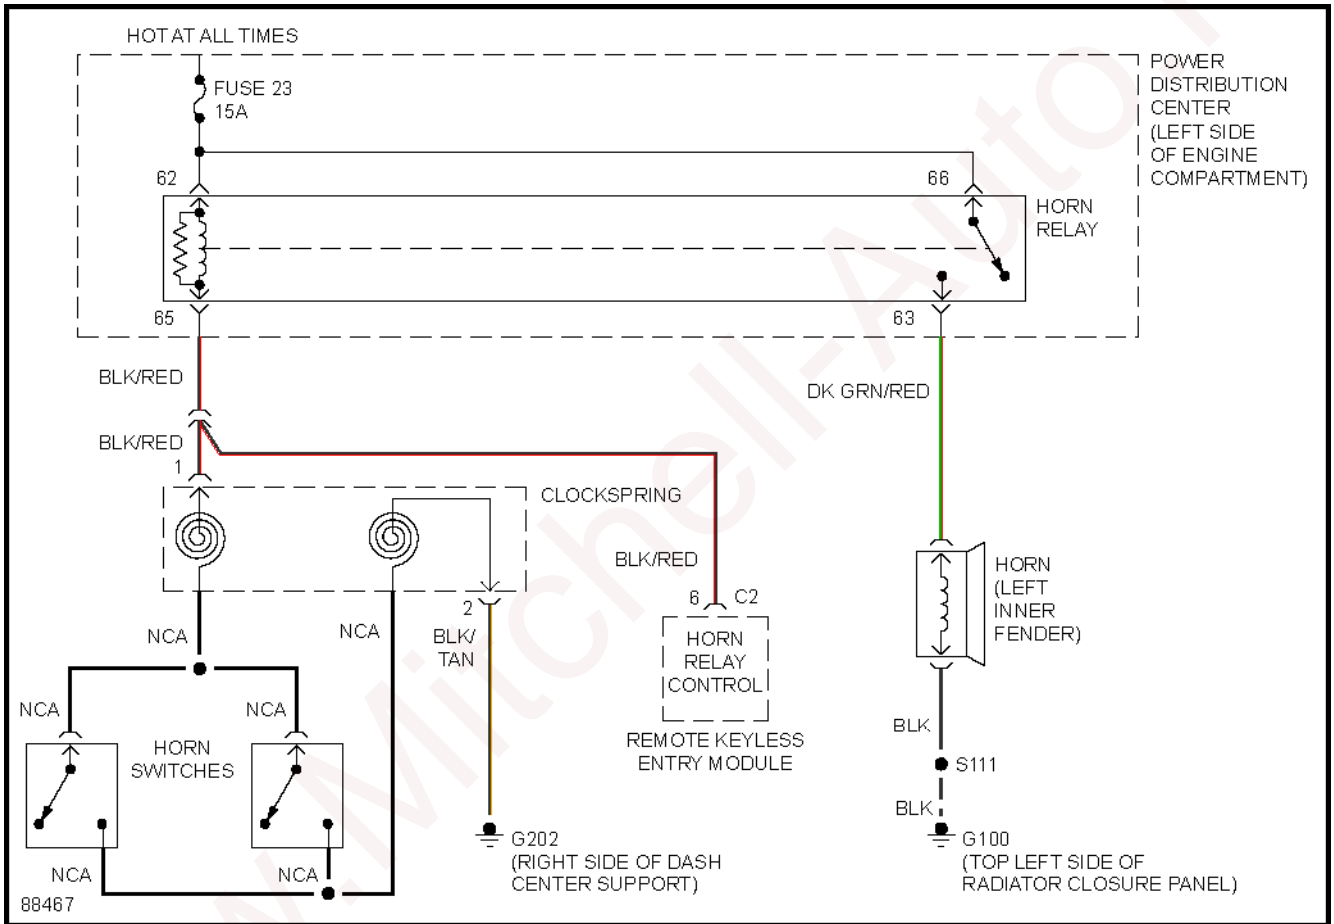

1998 Dodge Neon Sport

1998 System Wiring Diagrams Dodge - Neon

Fig. 17: Horn Circuit

INSTRUMENT CLUSTER