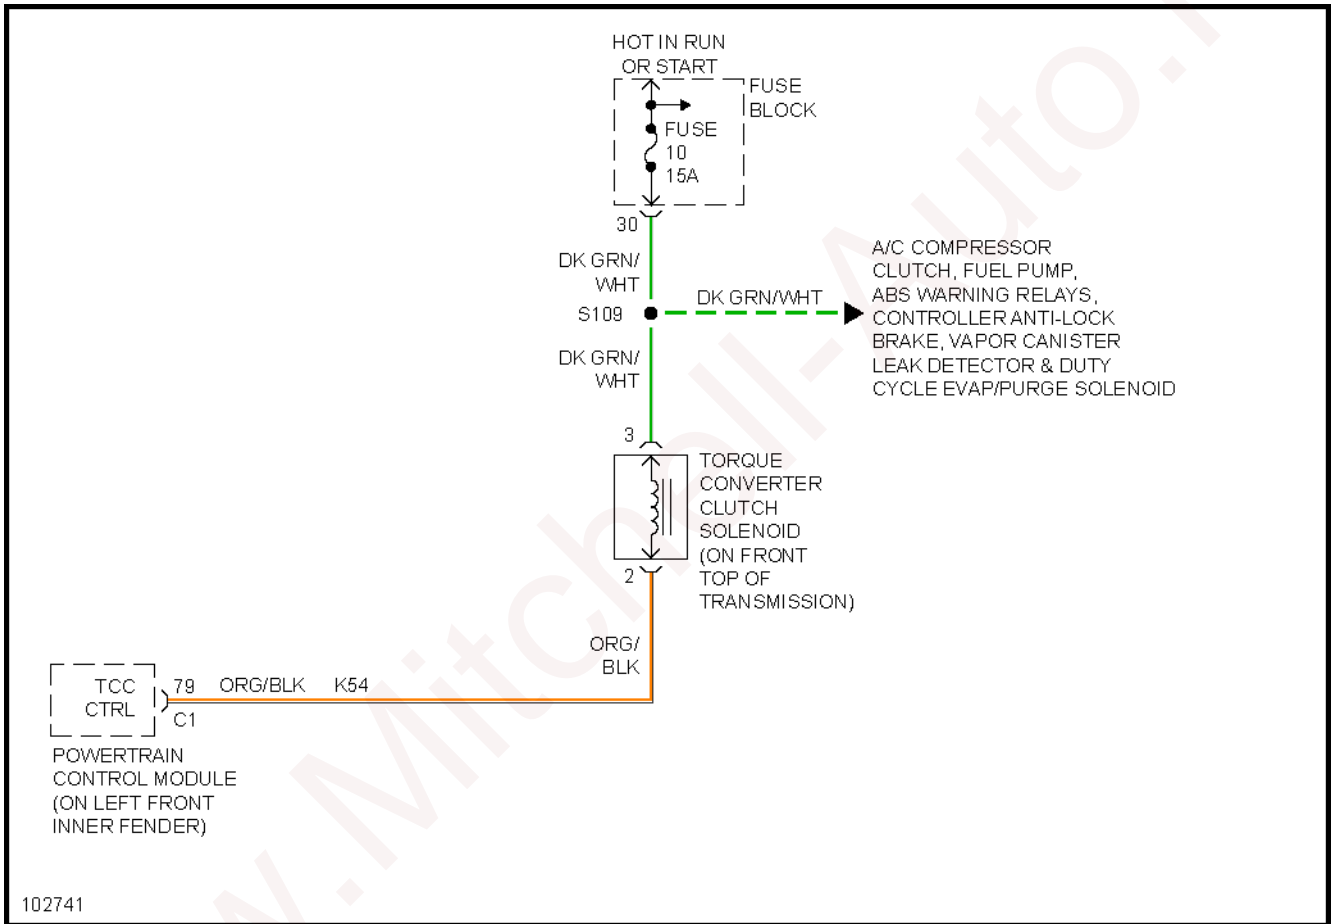

1998 Dodge Neon Sport

1998 System Wiring Diagrams Dodge - Neon

Fig. 33: Transmission Circuit

WARNING SYSTEMS