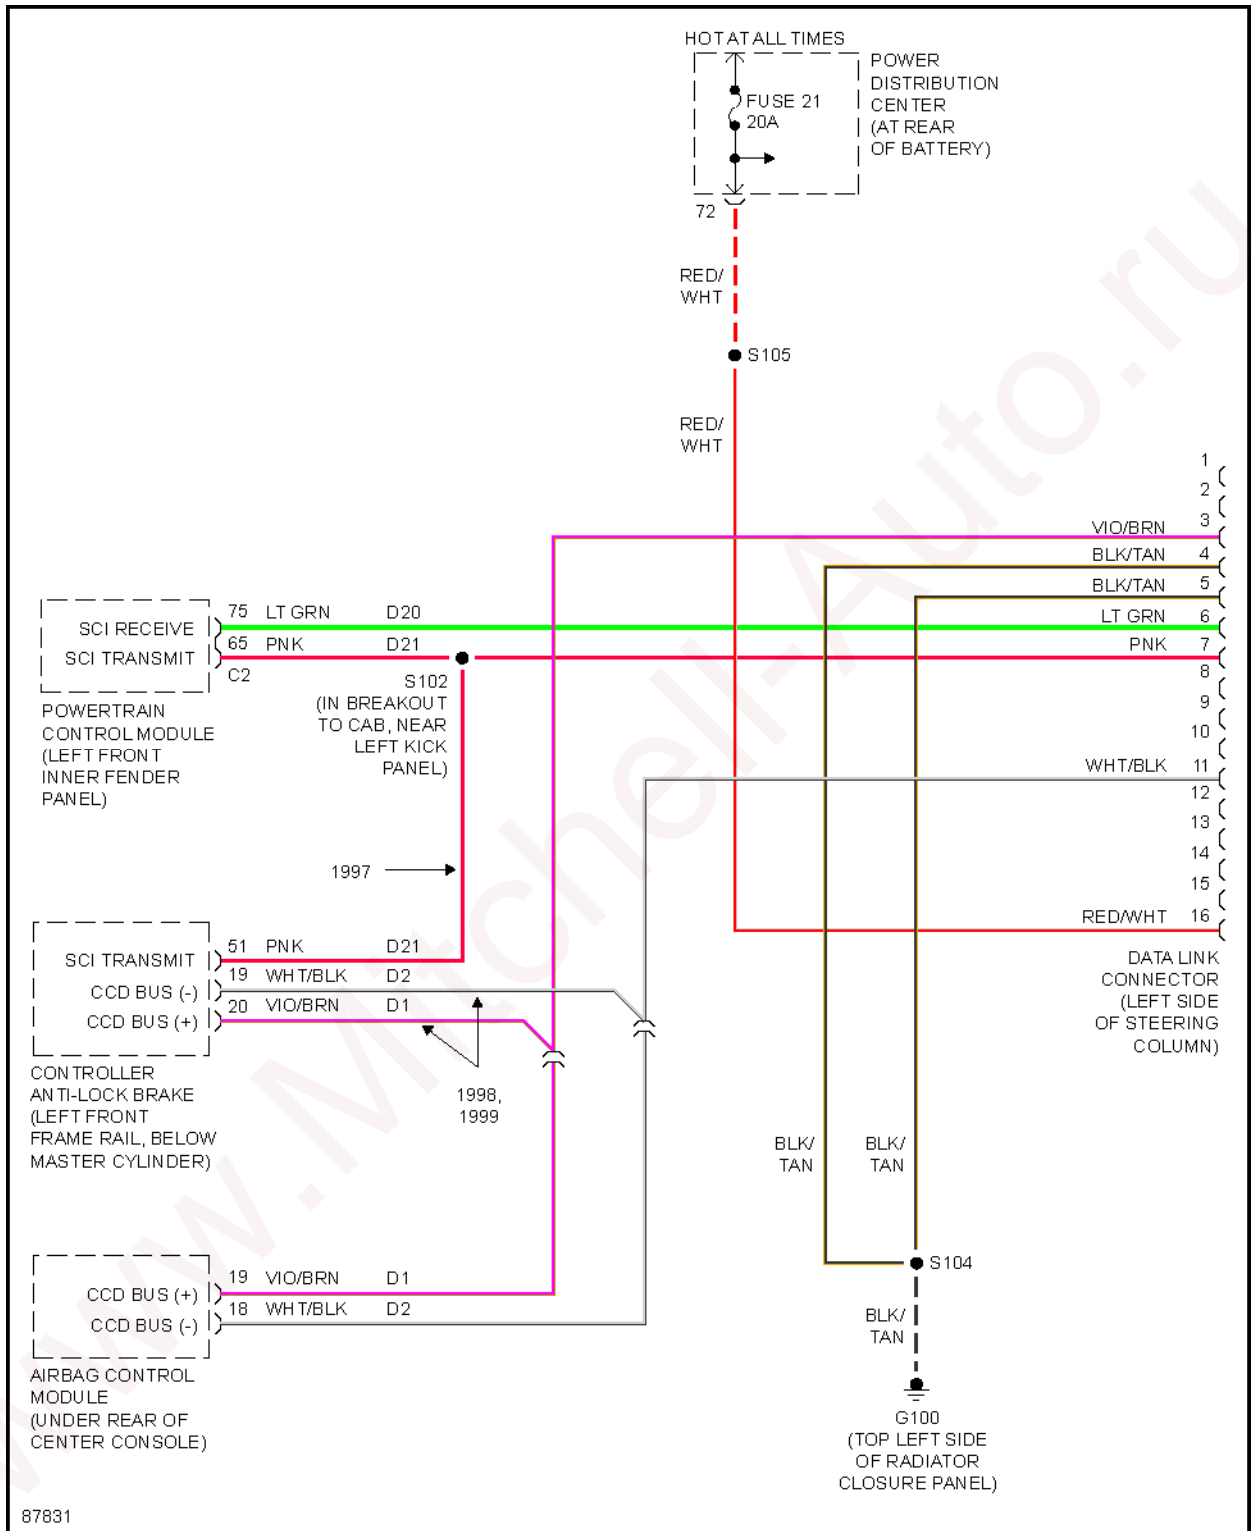

1998 Dodge Neon Sport

1998 System Wiring Diagrams Dodge - Neon

Fig. 4: Computer Data Lines

COOLING FAN