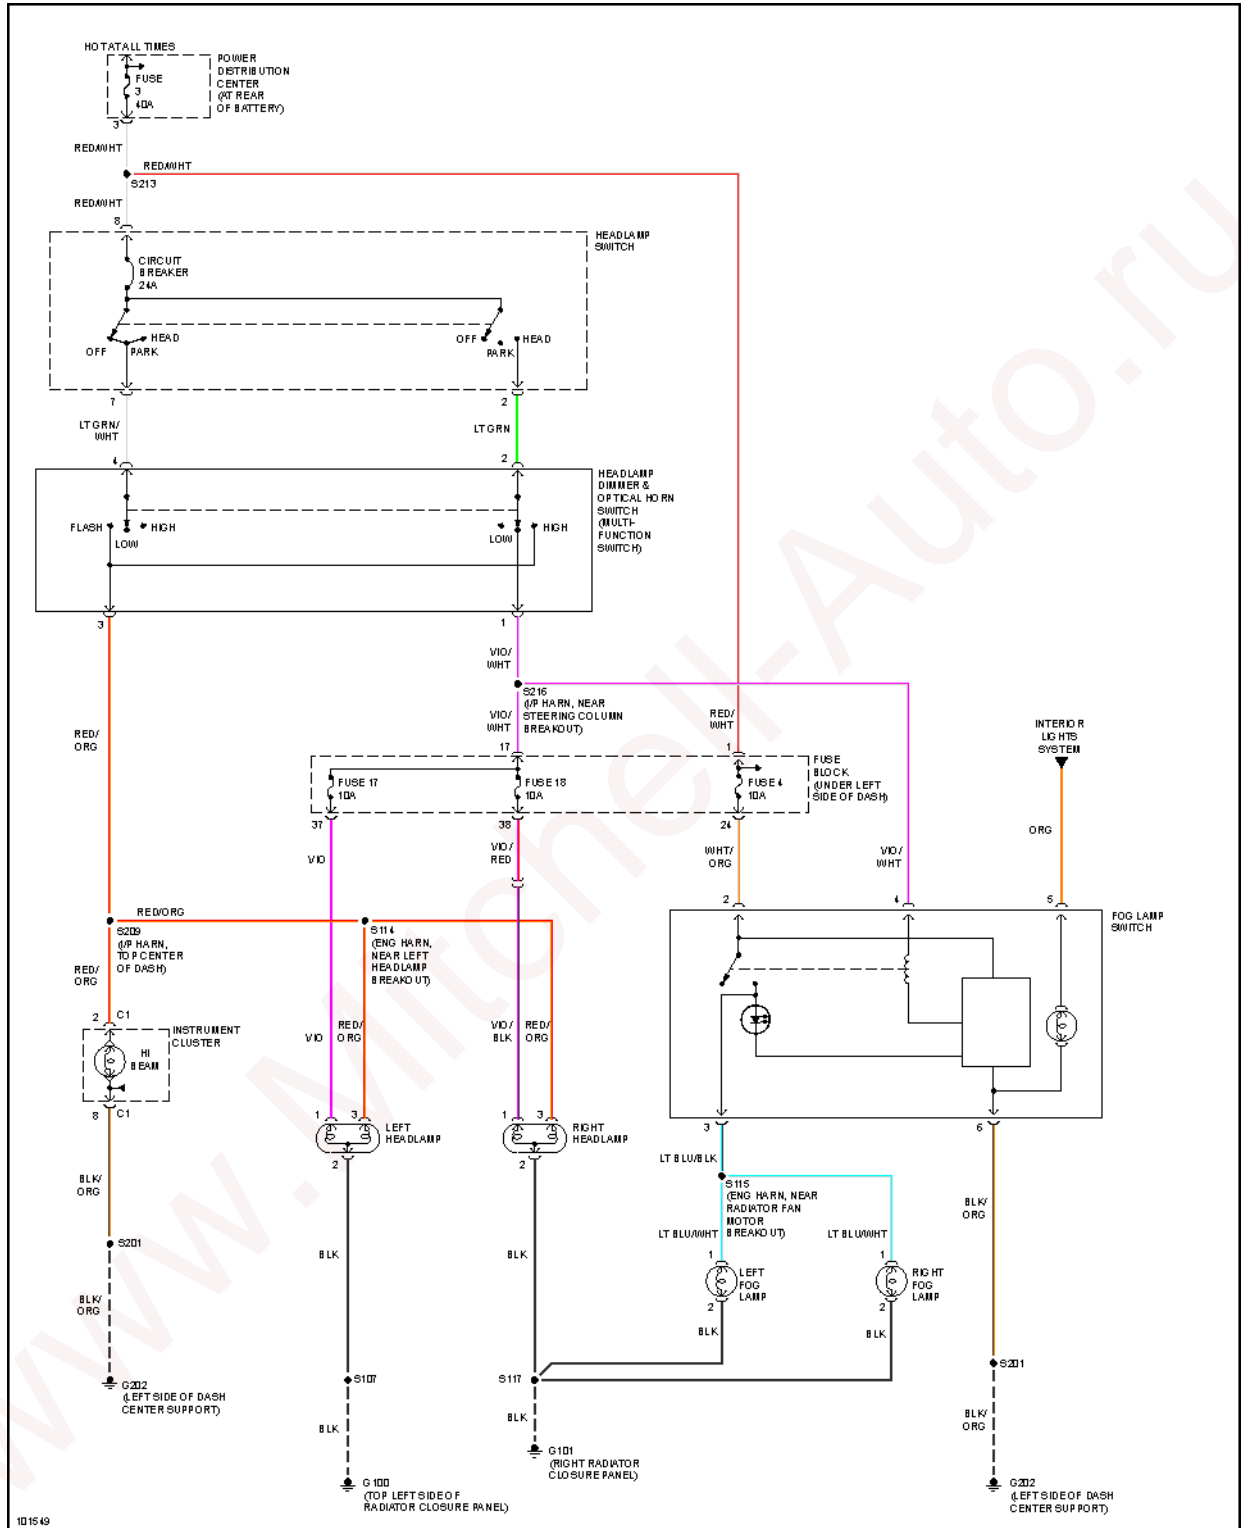

## 1998 System Wiring Diagrams Dodge - Neon

Fig. 16: Headlamps/Fog Lamps Circuit, W/O DRL