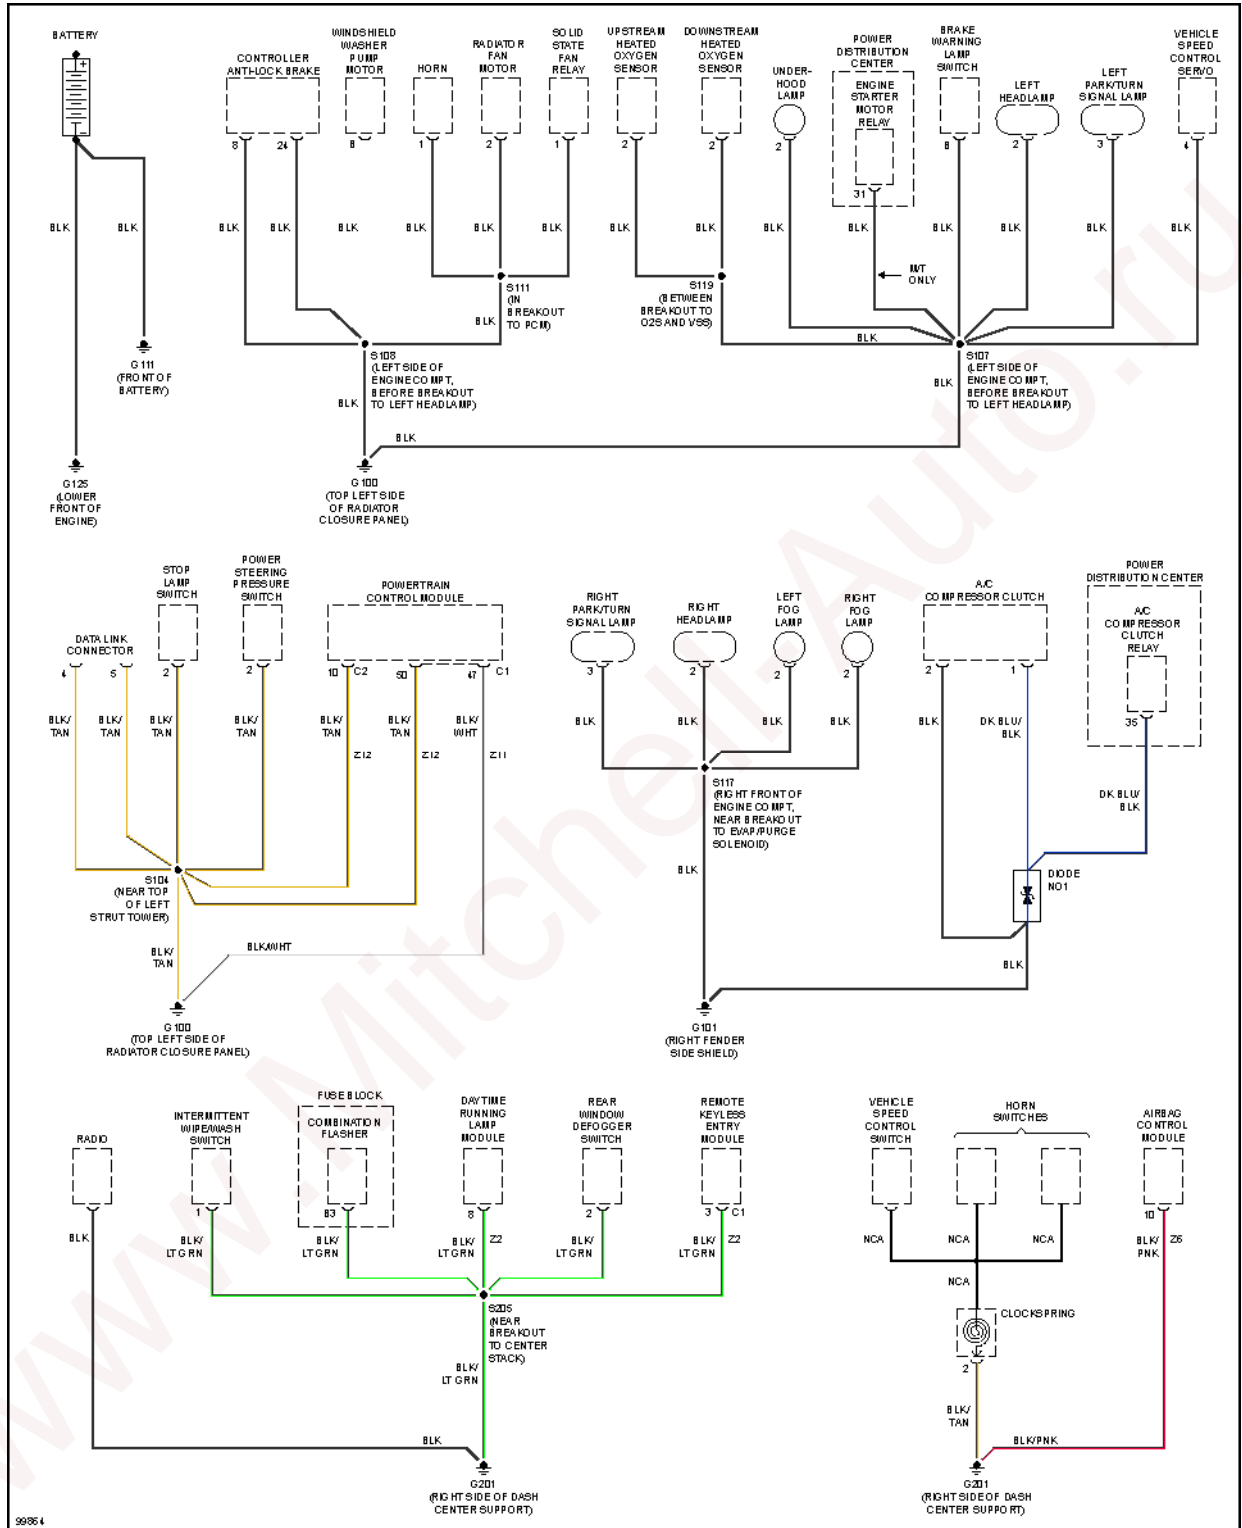

## 1998 System Wiring Diagrams Dodge - Neon

Fig. 13: Ground Distribution Circuit (1 of 2)