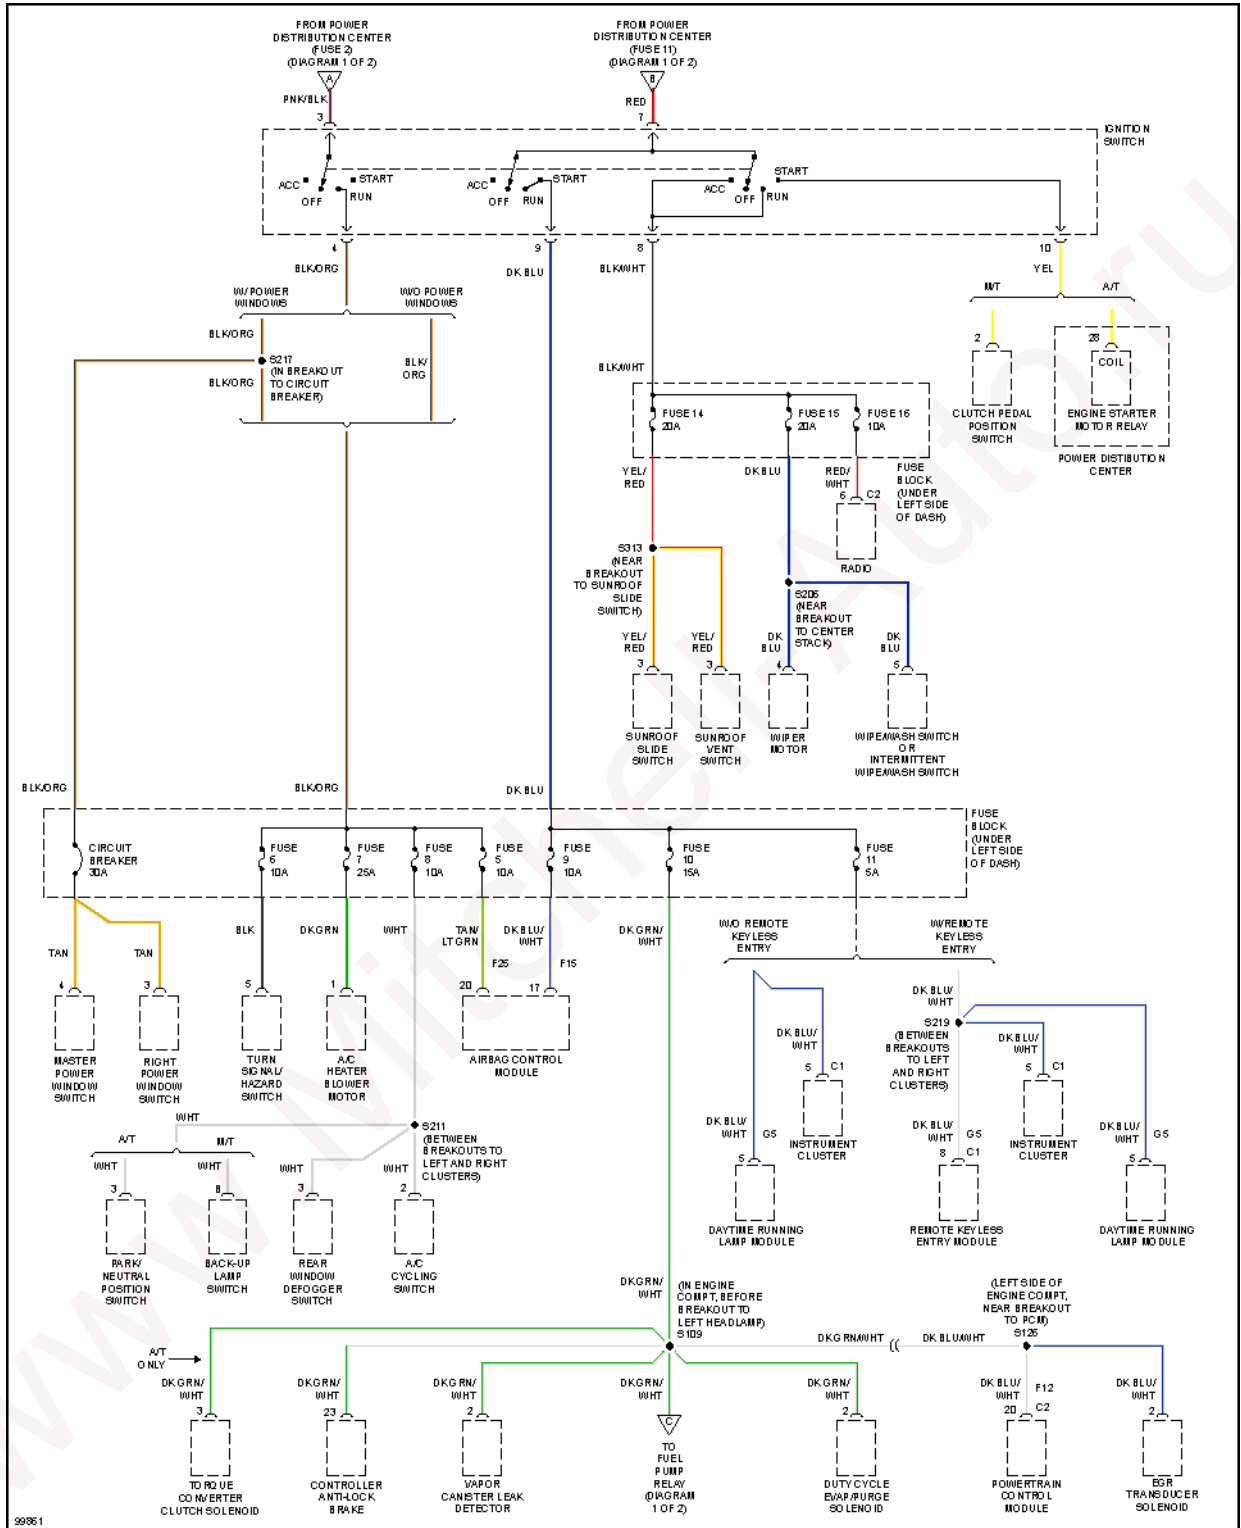

## 1998 System Wiring Diagrams Dodge - Neon

Fig. 23: Power Distribution Circuit (2 of 2)