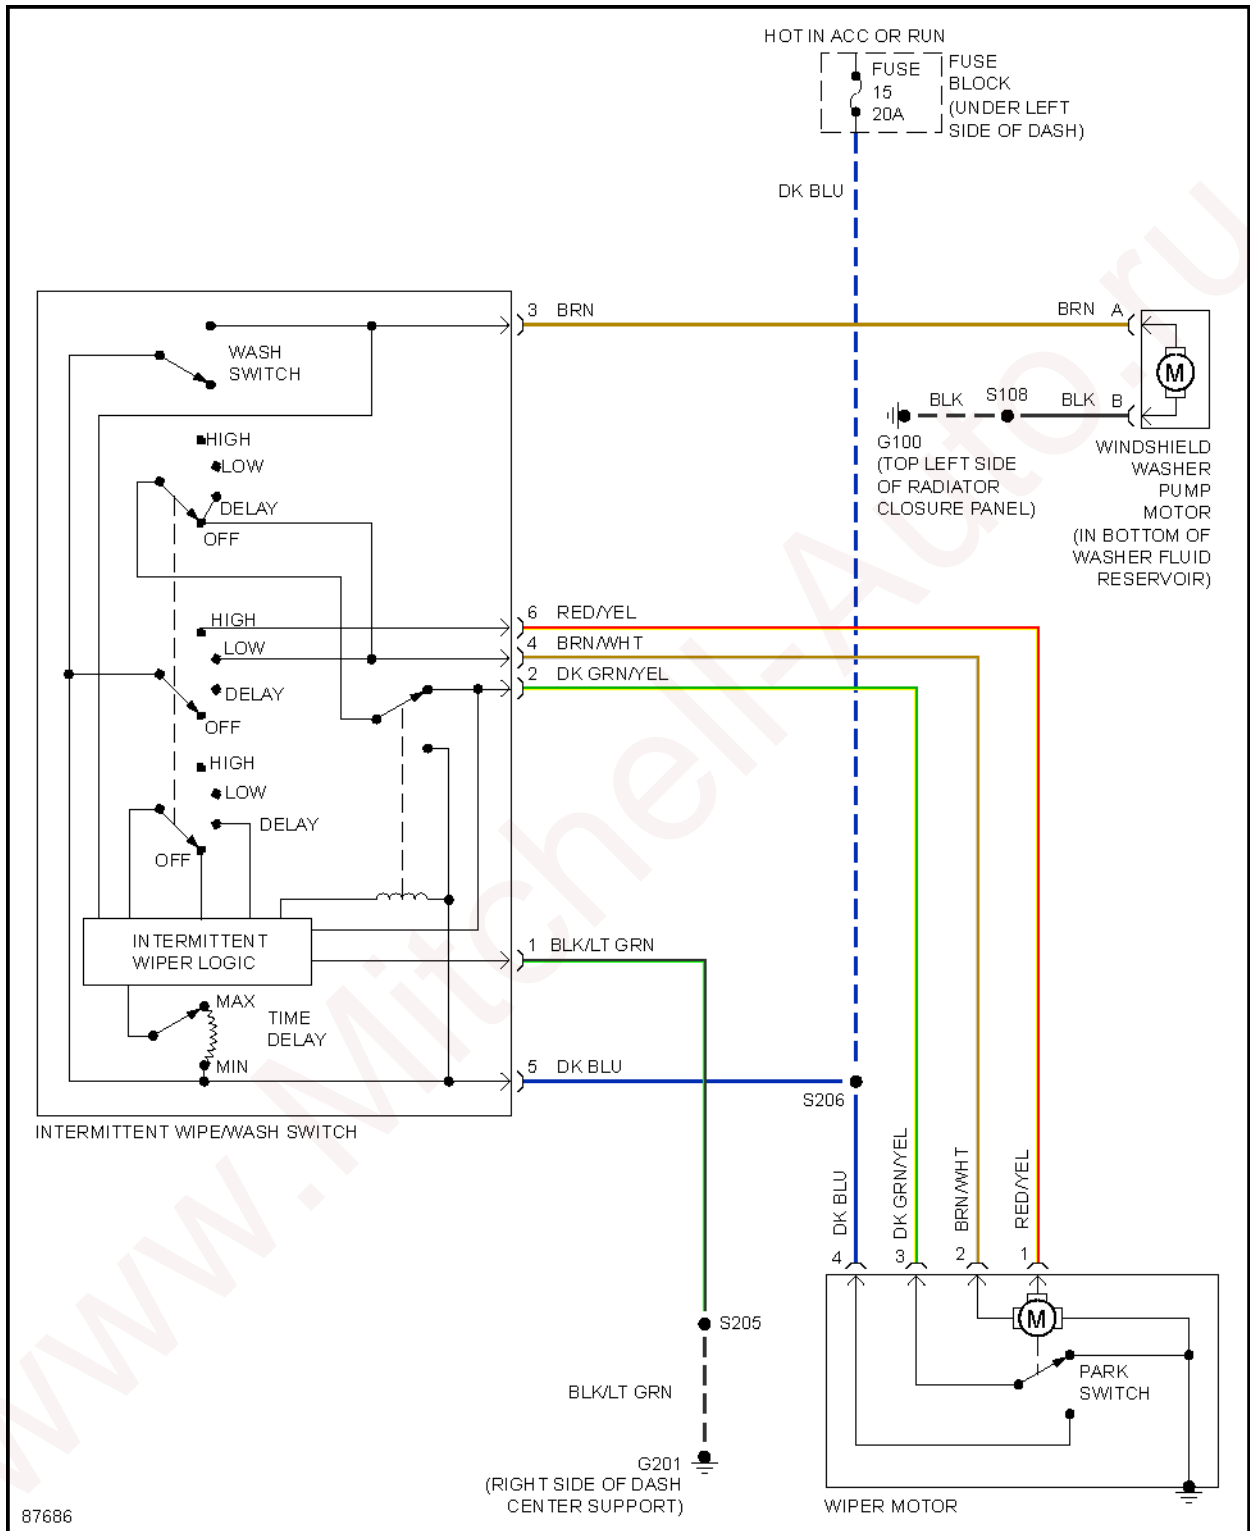

Fig. 35: 2-Speed Wiper/Washer Circuit

1998 Dodge Neon Sport

1998 System Wiring Diagrams Dodge - Neon

Fig. 36: Interval Wiper/Washer Circuit