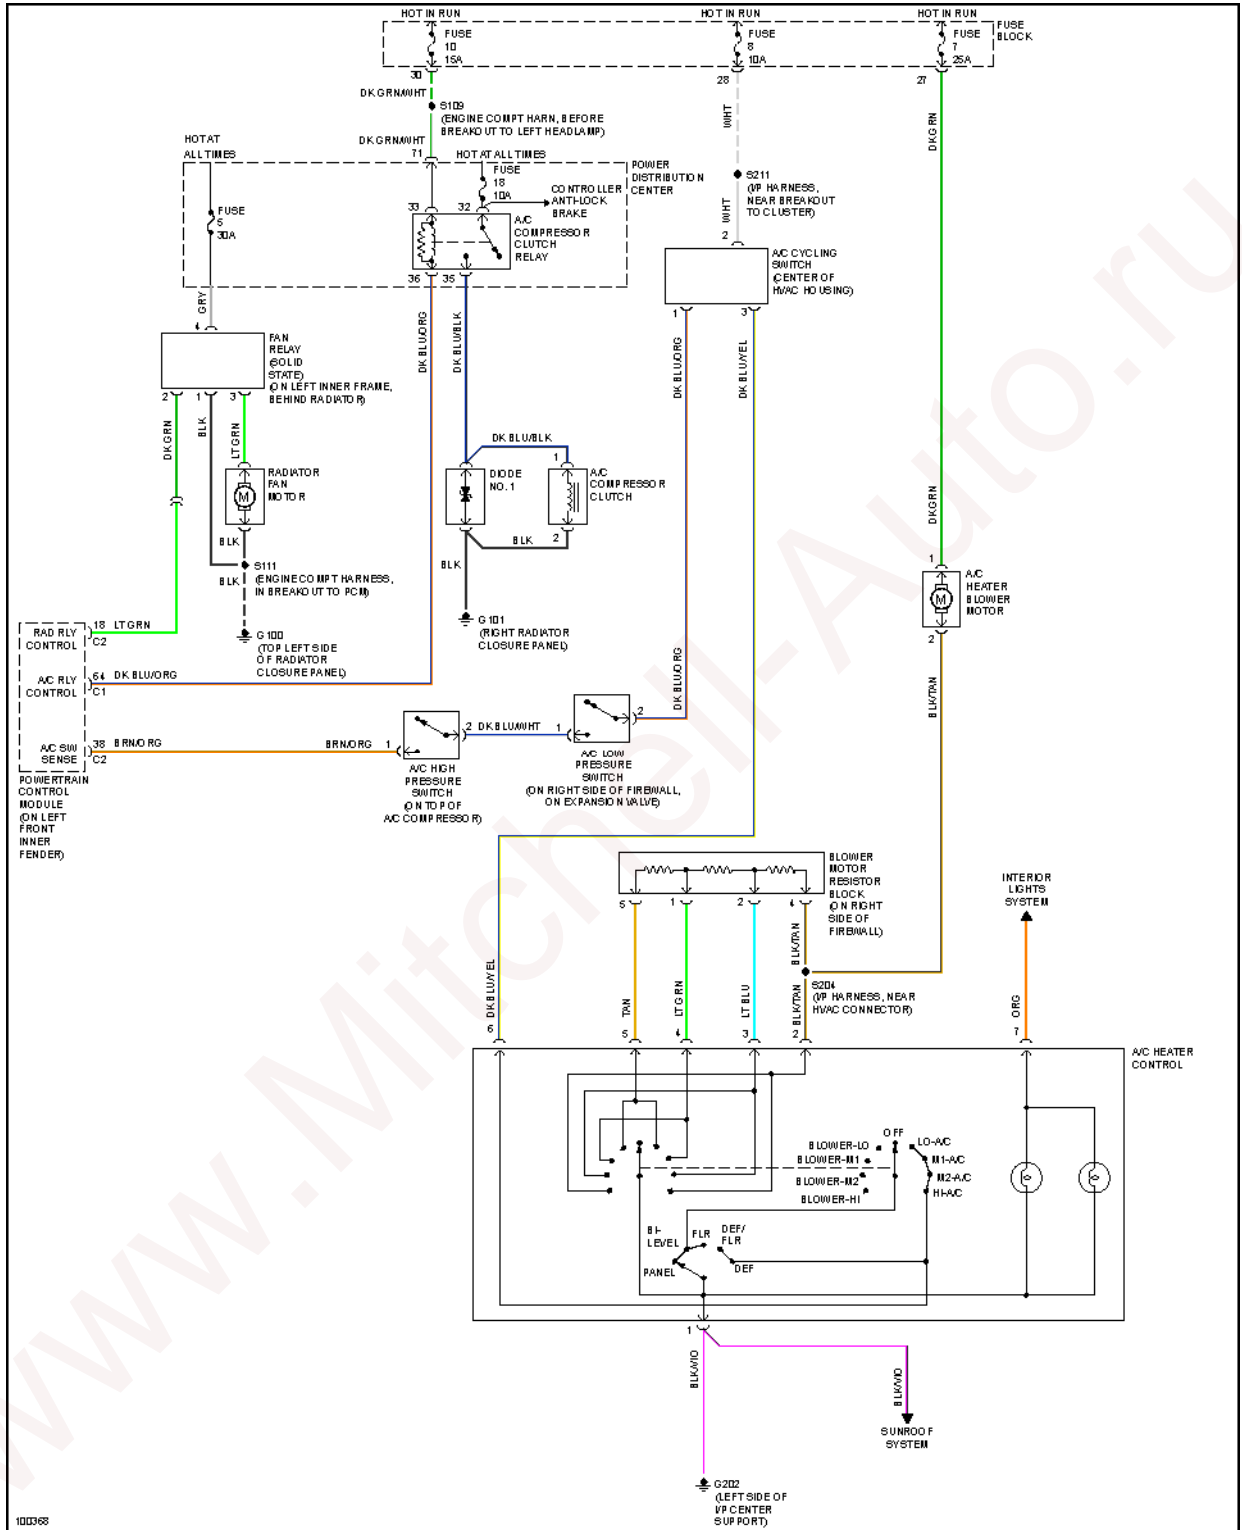

## 1998 System Wiring Diagrams Dodge - Neon

Fig. 1: A/C Circuit

Fig. 2: Heater Circuit