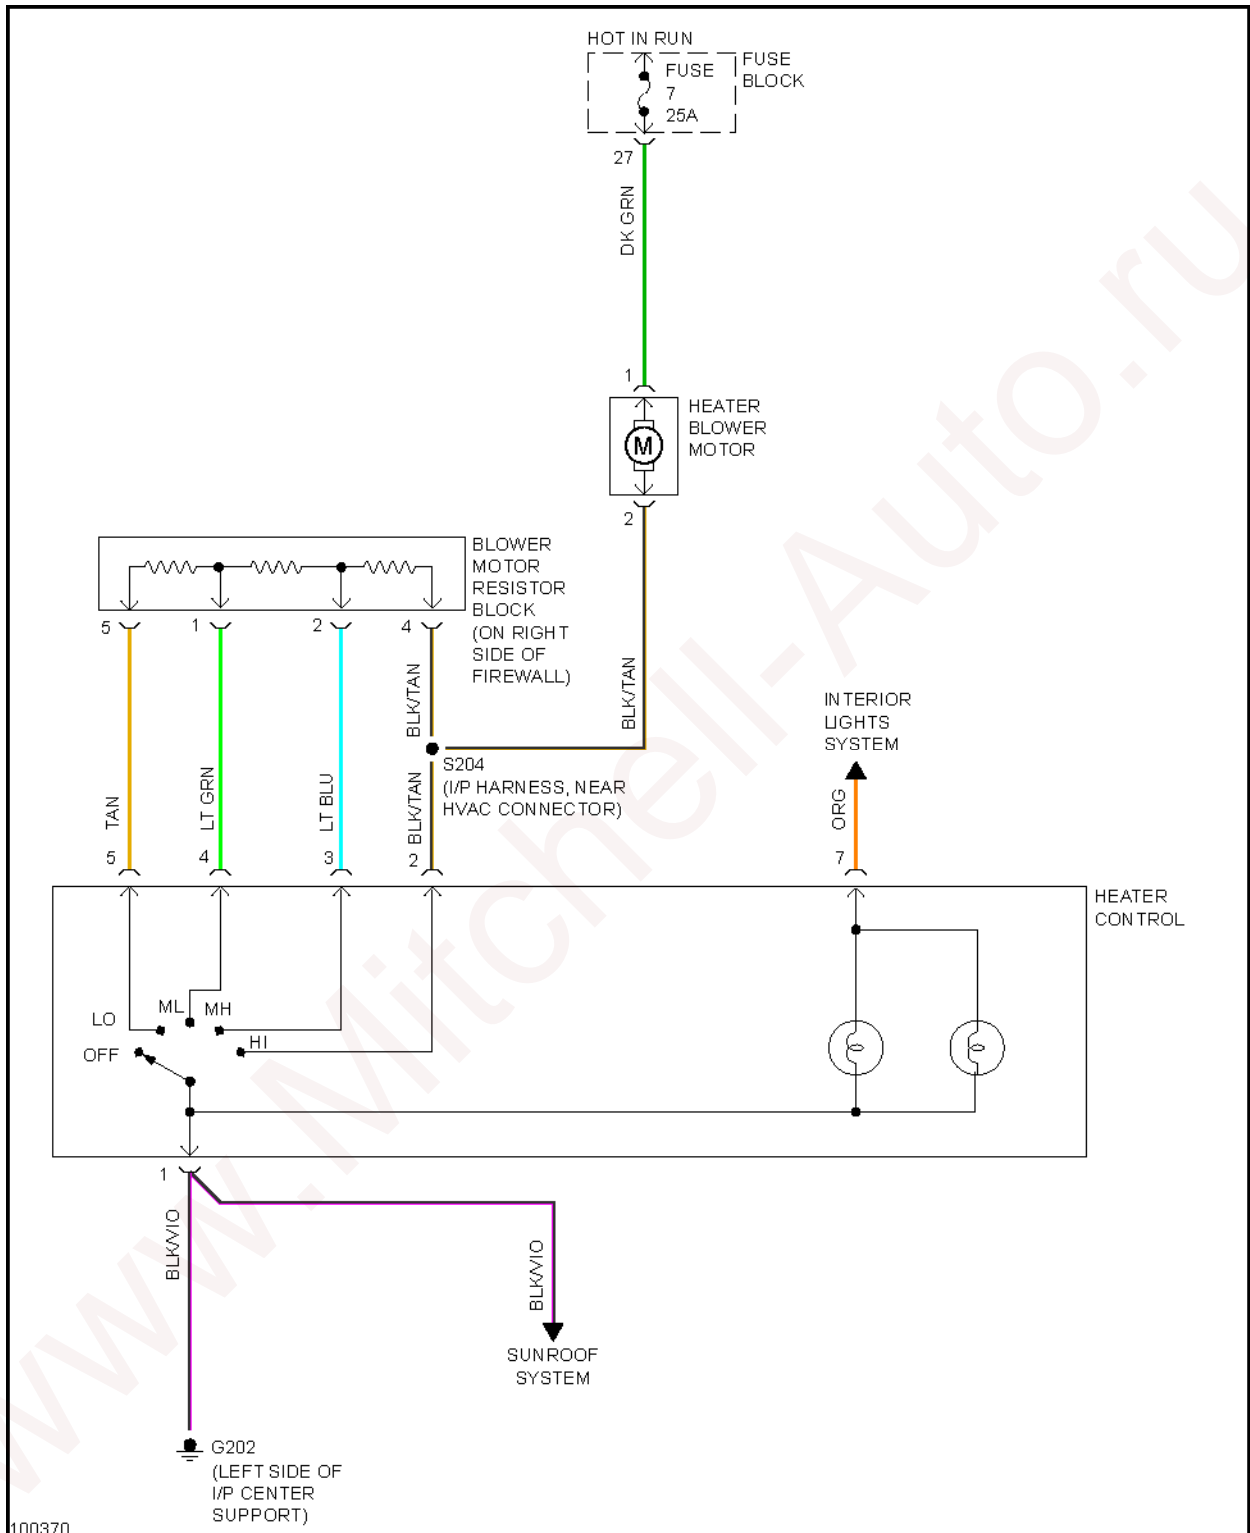

## 1998 System Wiring Diagrams Dodge - Neon

Fig. 1: A/C Circuit

Fig. 2: Heater Circuit