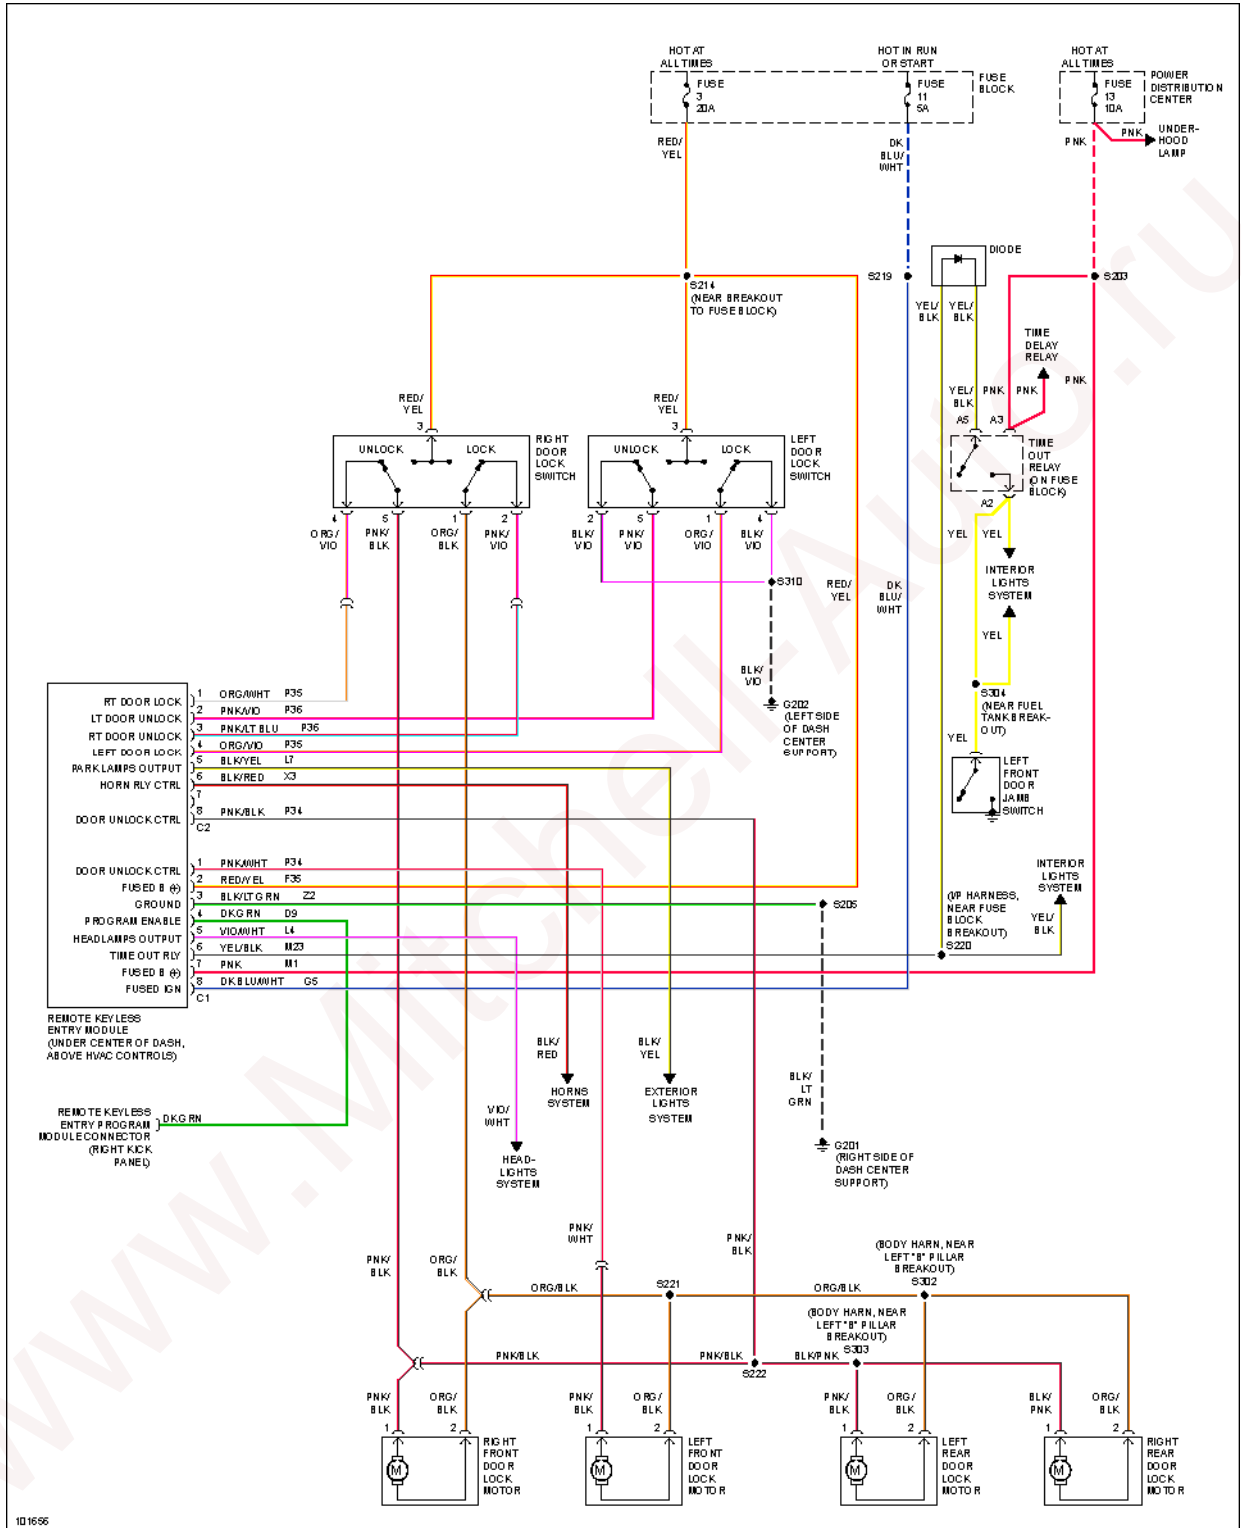

## 1998 System Wiring Diagrams Dodge - Neon

Fig. 25: Keyless Entry Circuit