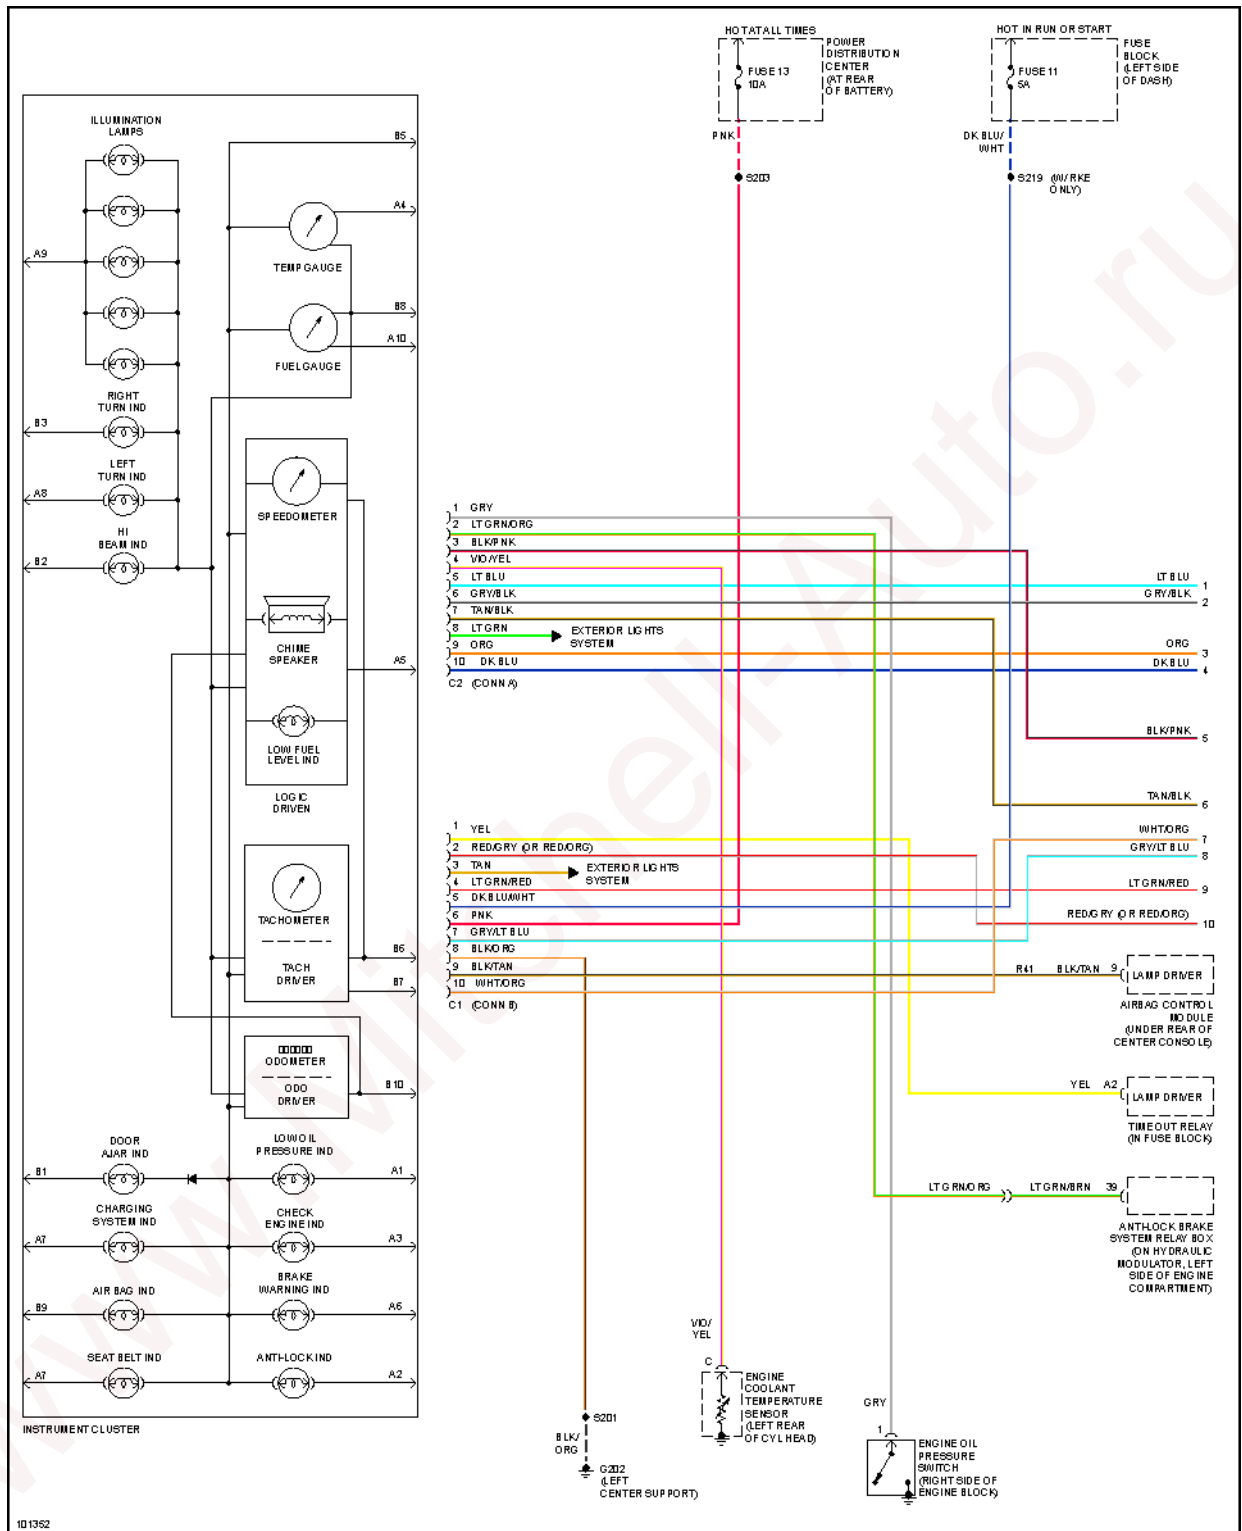

## 1998 System Wiring Diagrams Dodge - Neon

Fig. 18: Instrument Cluster Circuit (1 of 2)