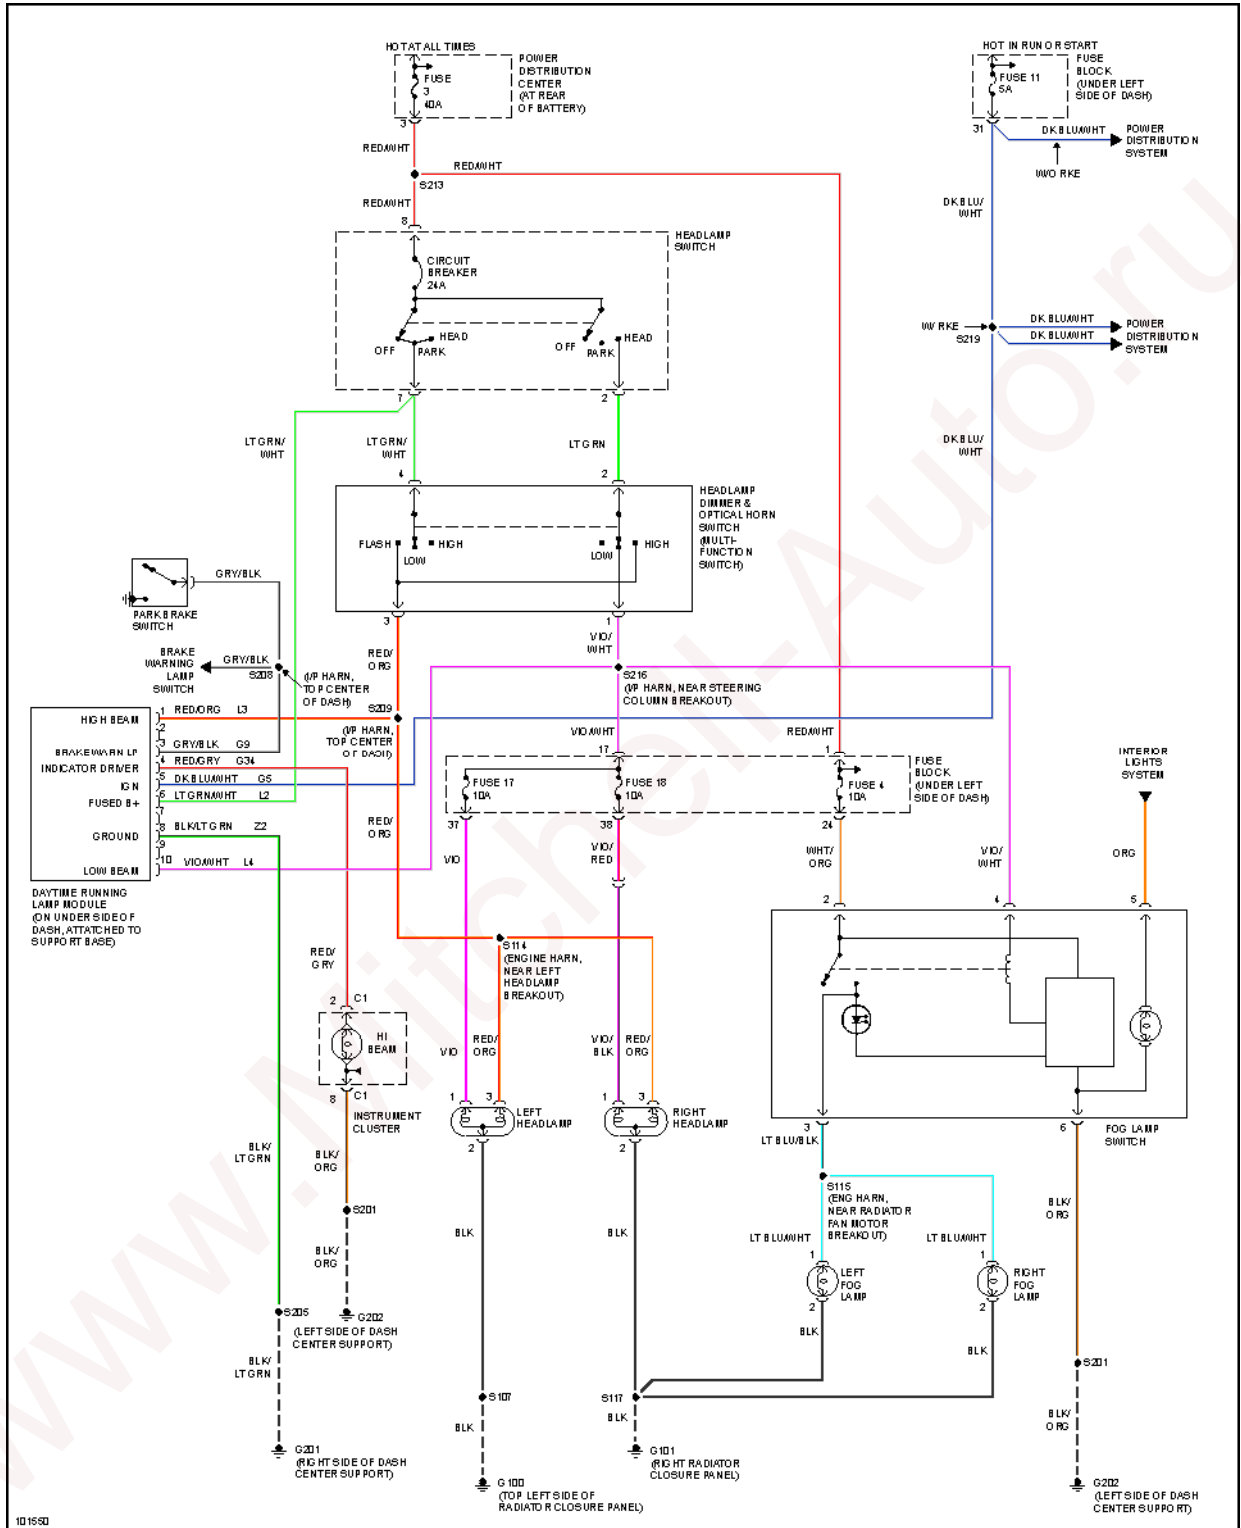

## 1998 System Wiring Diagrams Dodge - Neon

Fig. 15: Headlamps/Fog Lamps Circuit, W/ DRL