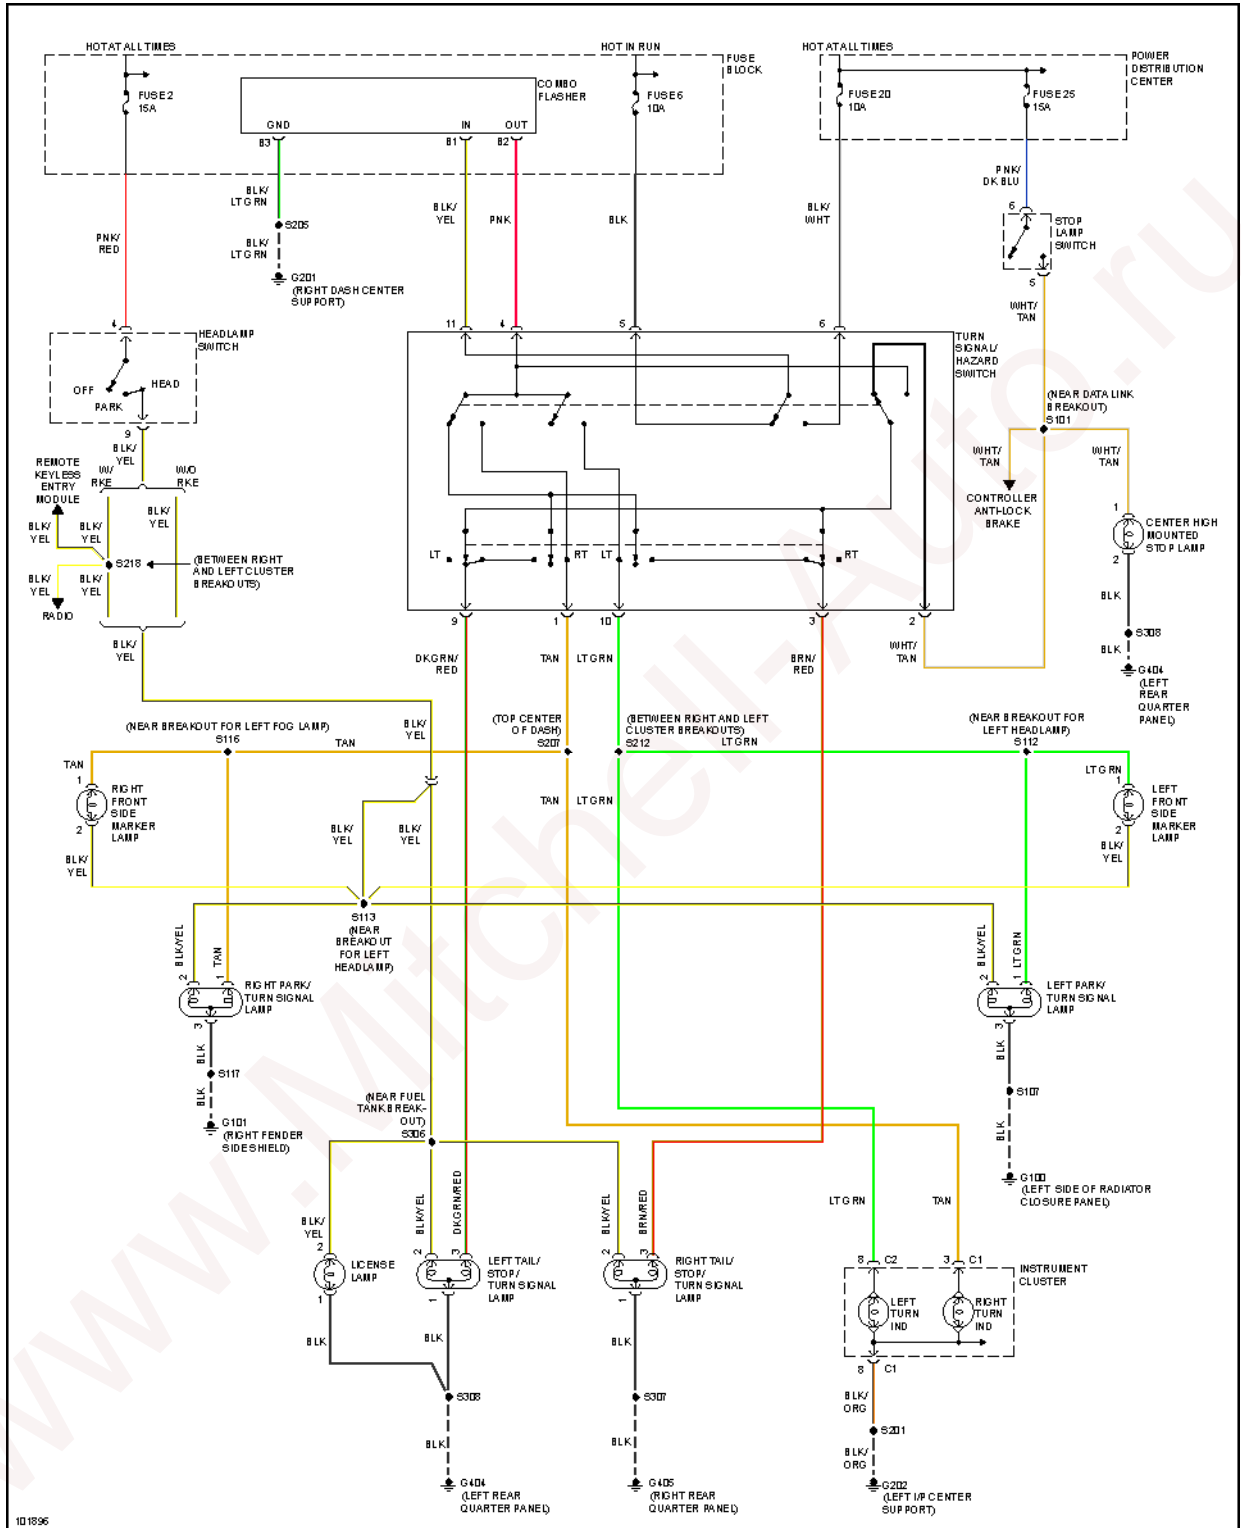

## 1998 System Wiring Diagrams Dodge - Neon

Fig. 12: Exterior Lamps Circuit