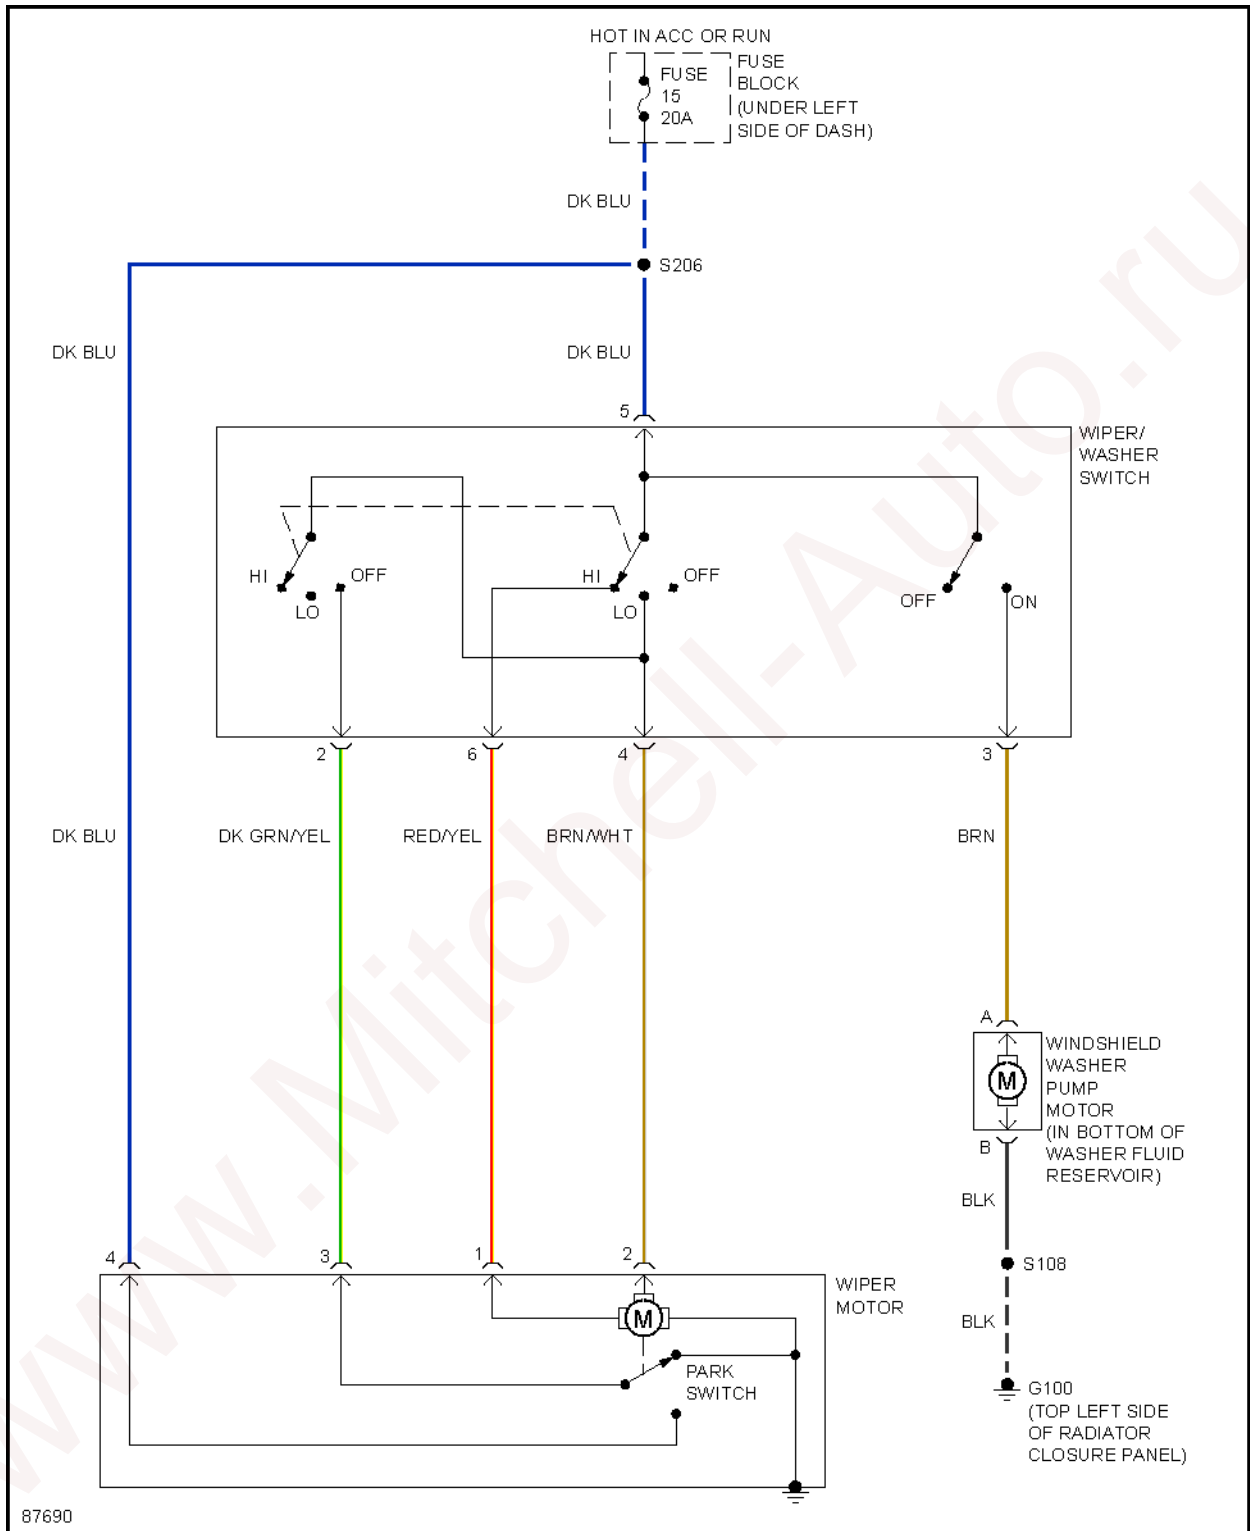

1998 Dodge Neon Sport

1998 System Wiring Diagrams Dodge - Neon