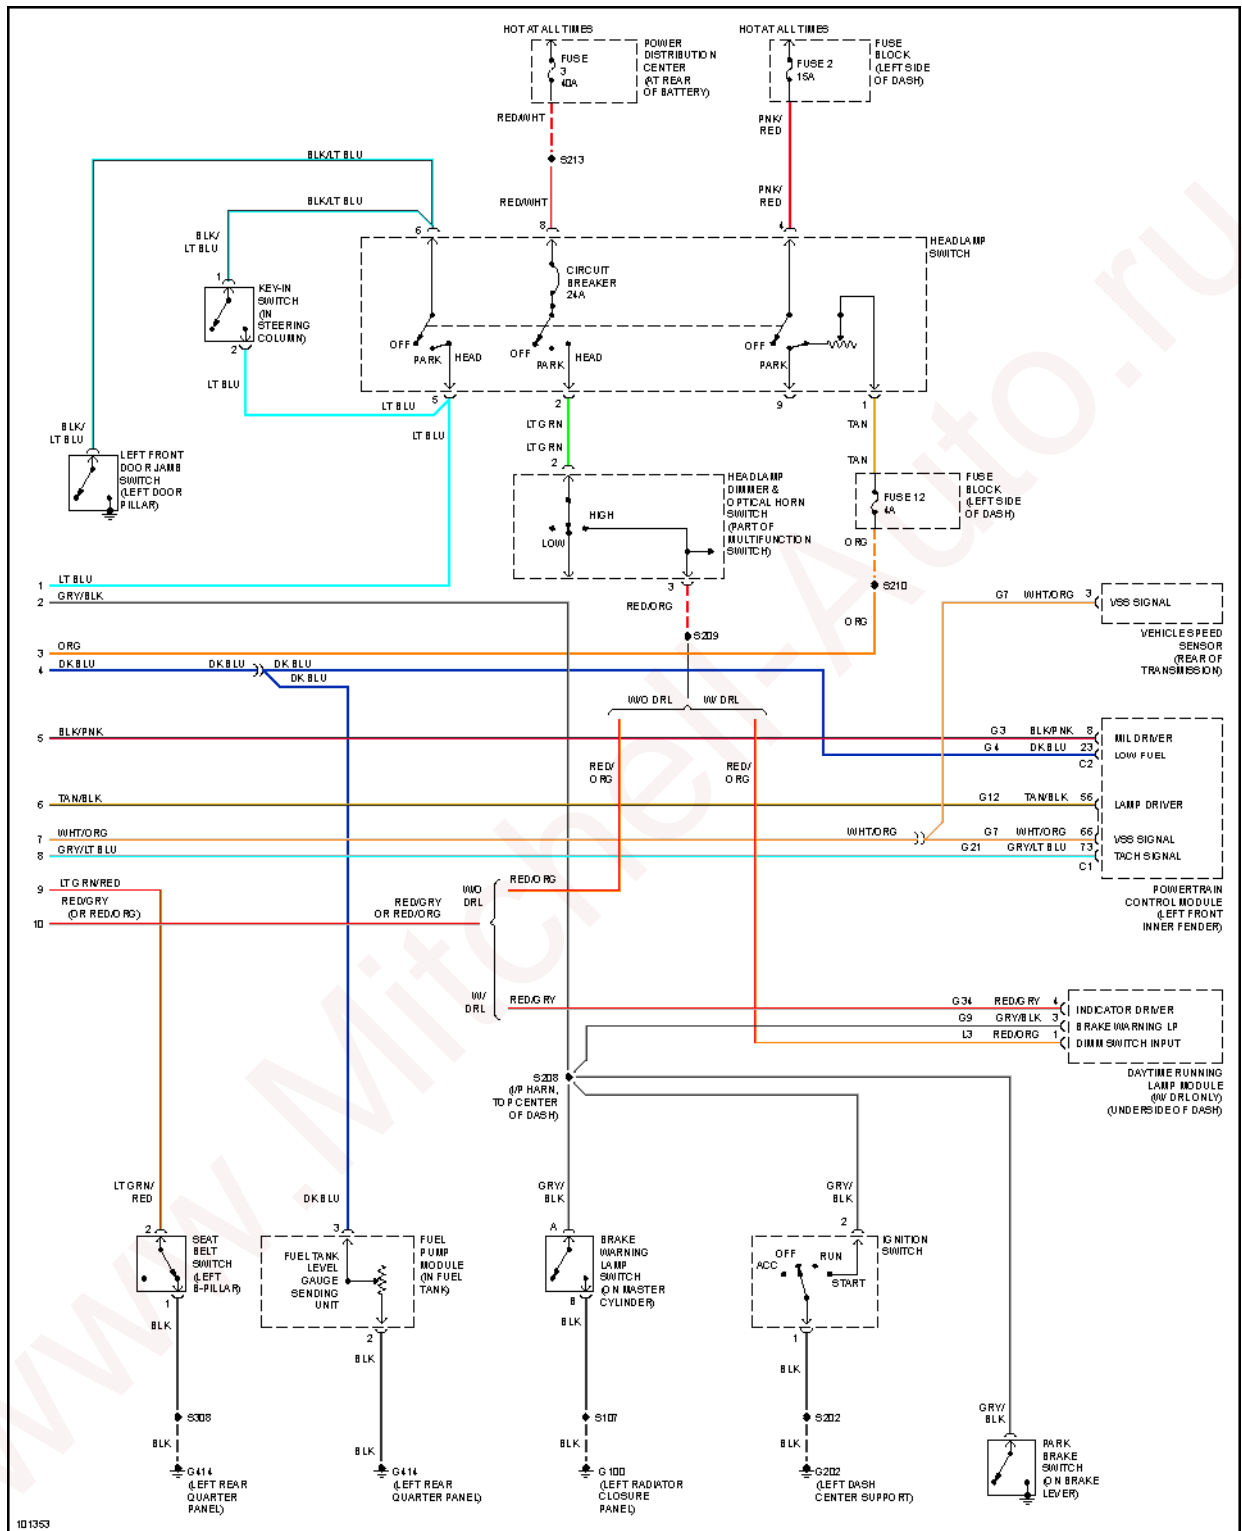

## 1998 System Wiring Diagrams Dodge - Neon

Fig. 19: Instrument Cluster Circuit (2 of 2)