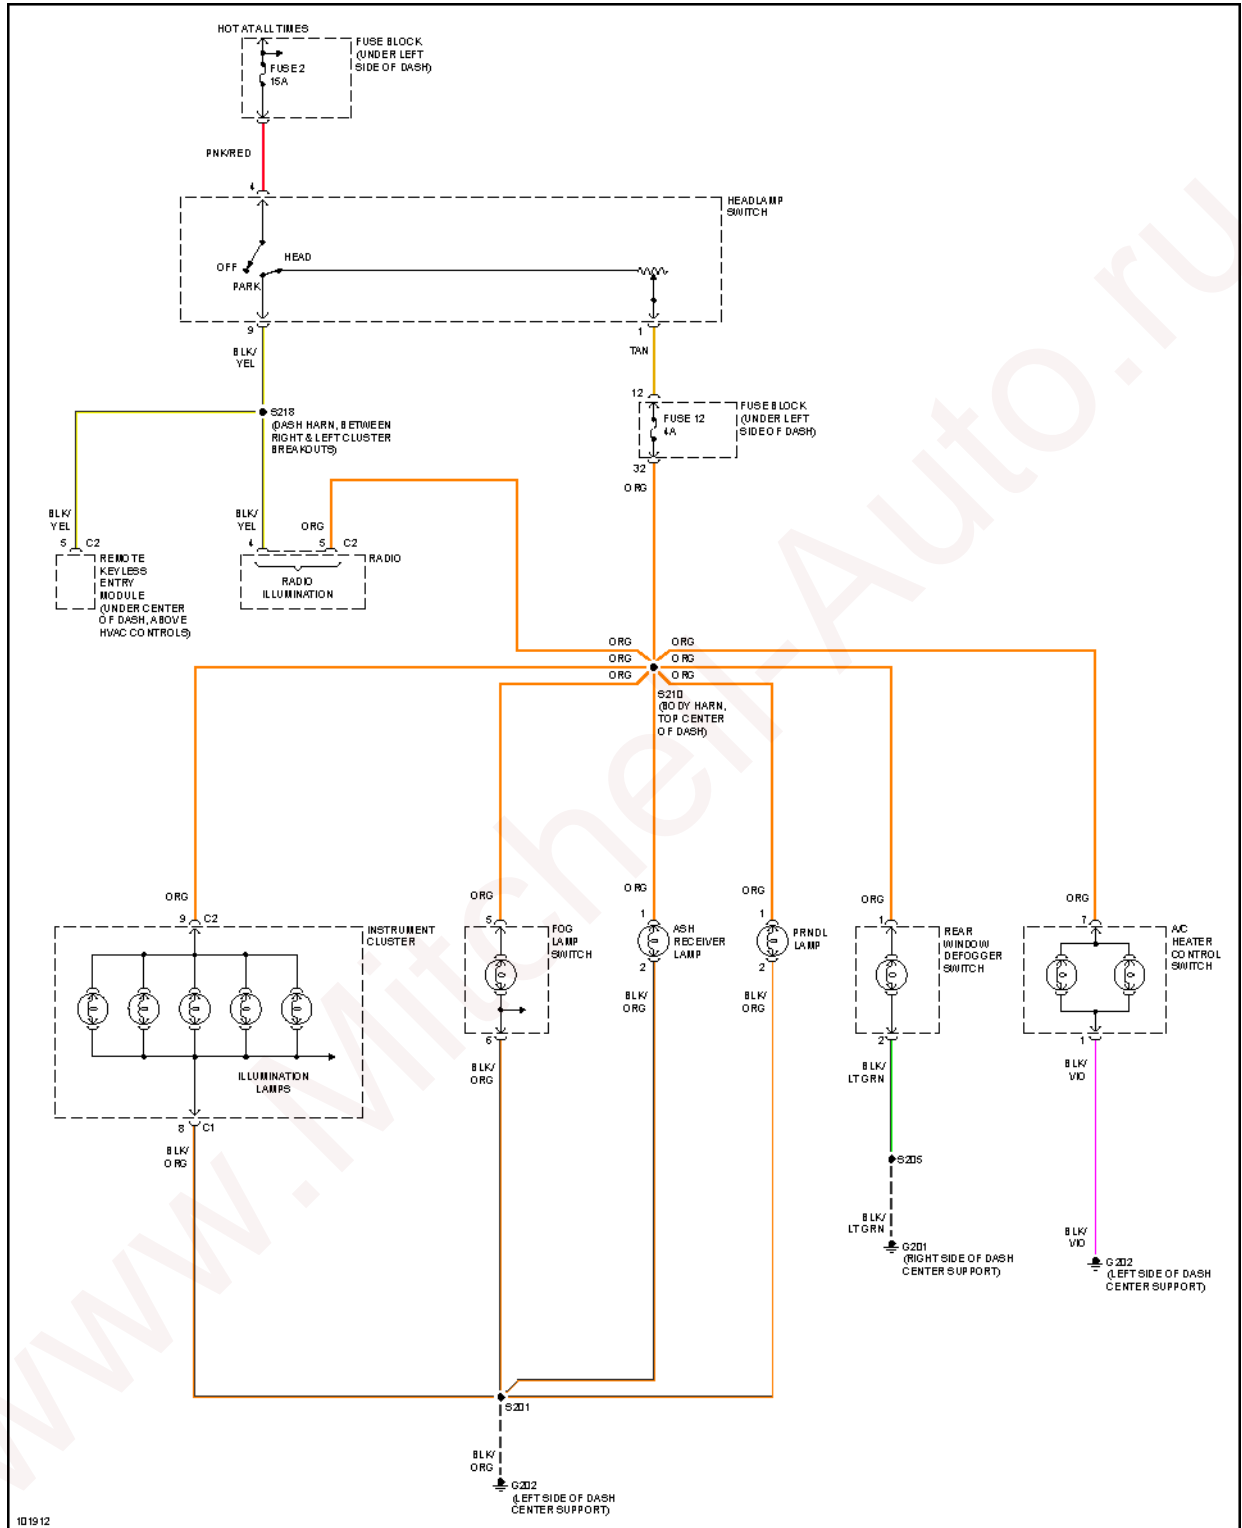

## 1998 System Wiring Diagrams Dodge - Neon

Fig. 21: Instrument Illumination Circuit