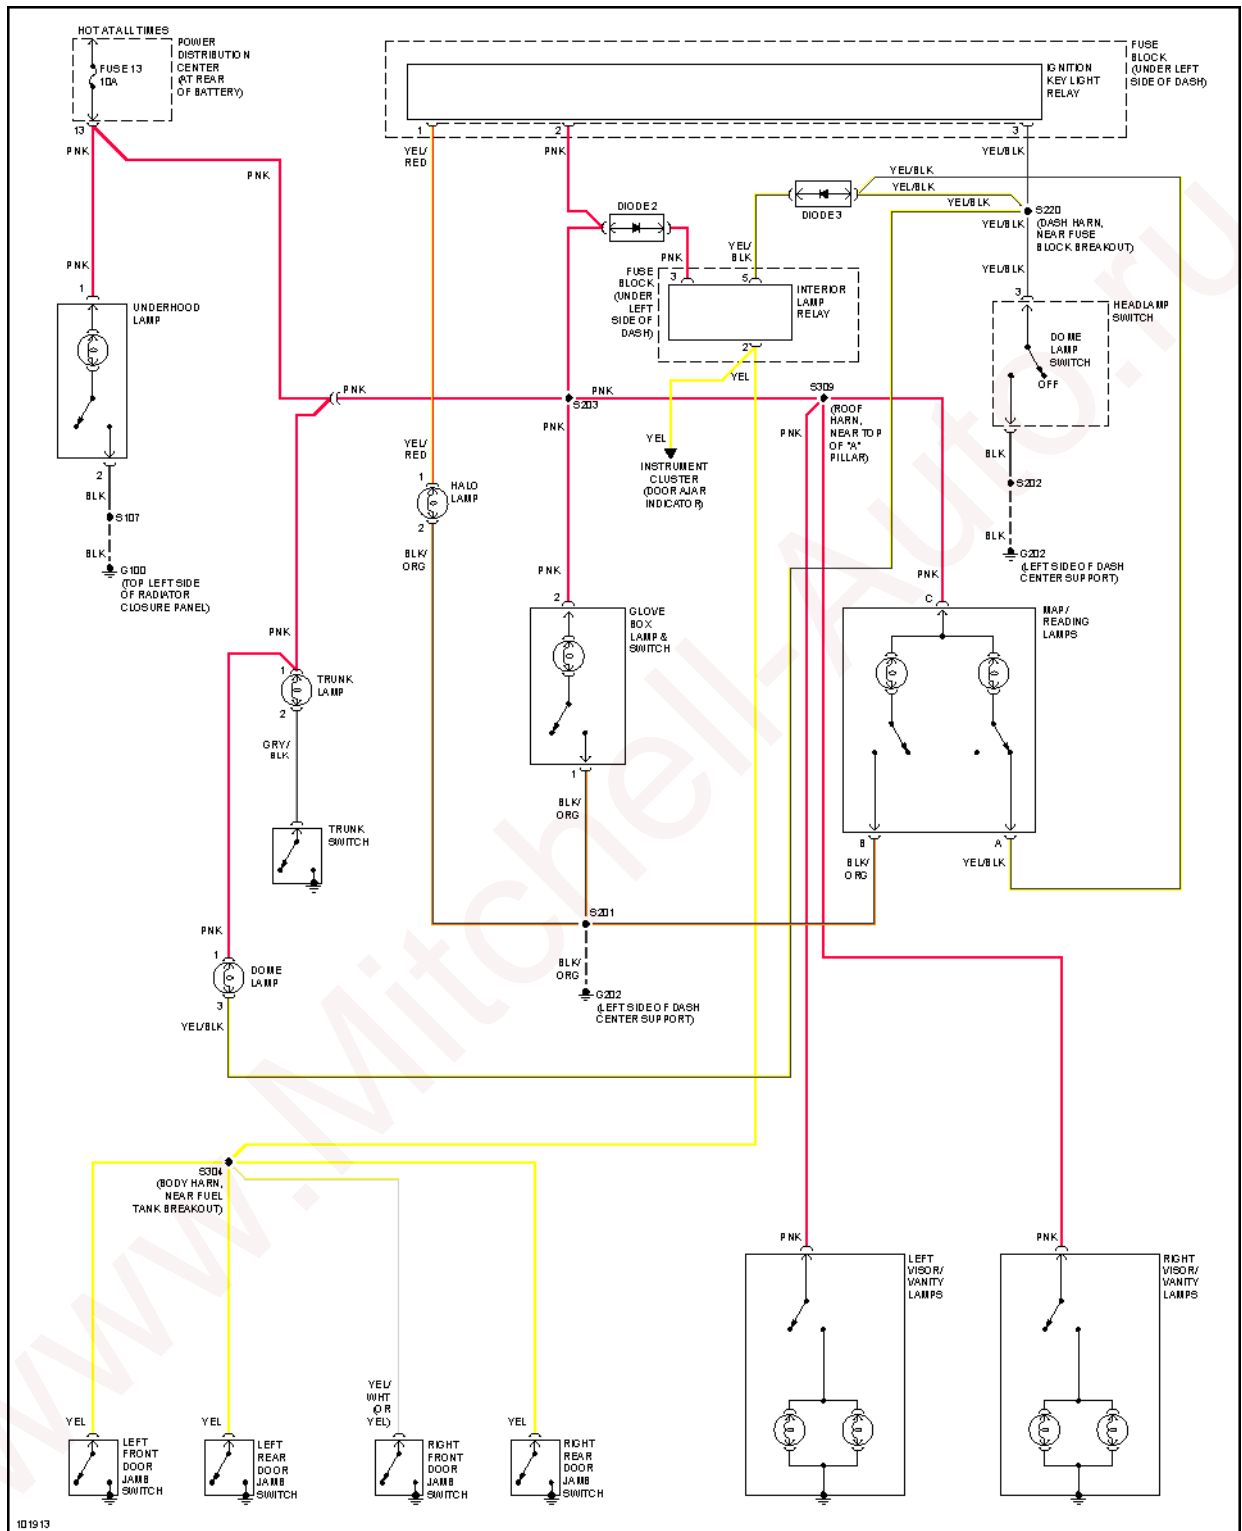

## 1998 System Wiring Diagrams Dodge - Neon

Fig. 20: Courtesy Lamp Circuit