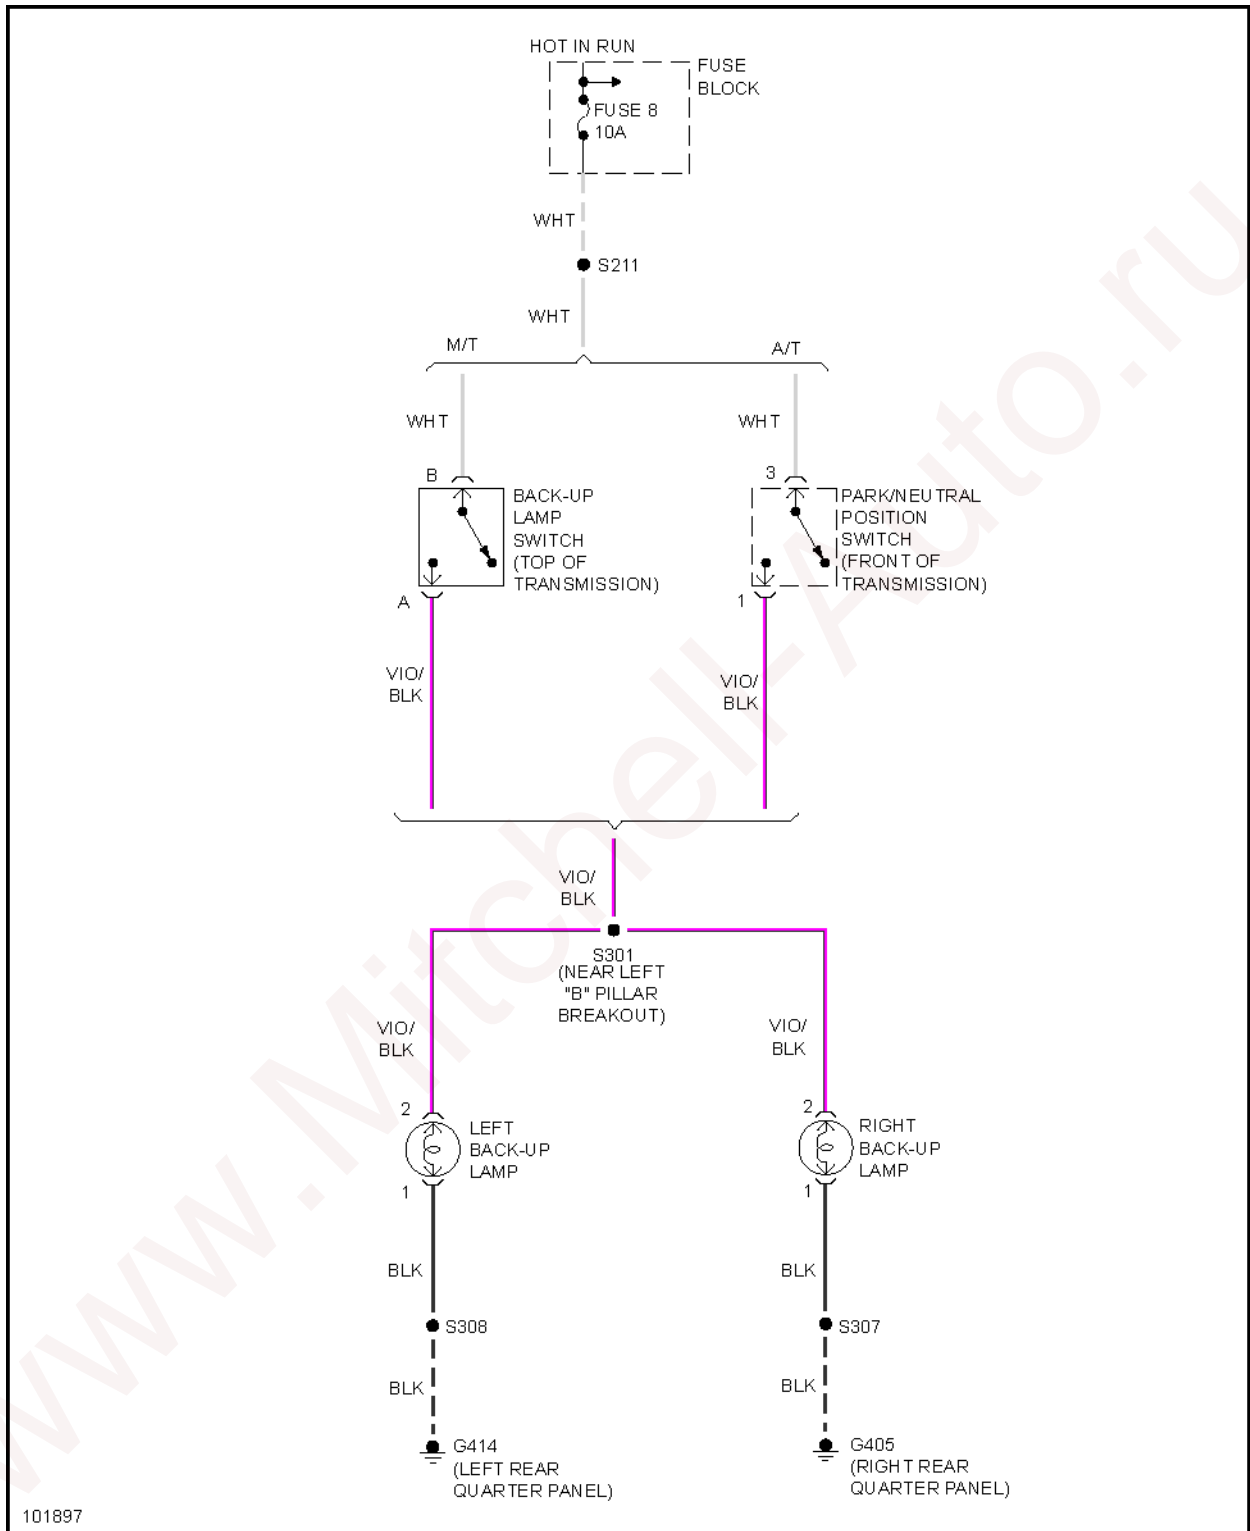

1998 Dodge Neon Sport

1998 System Wiring Diagrams Dodge - Neon