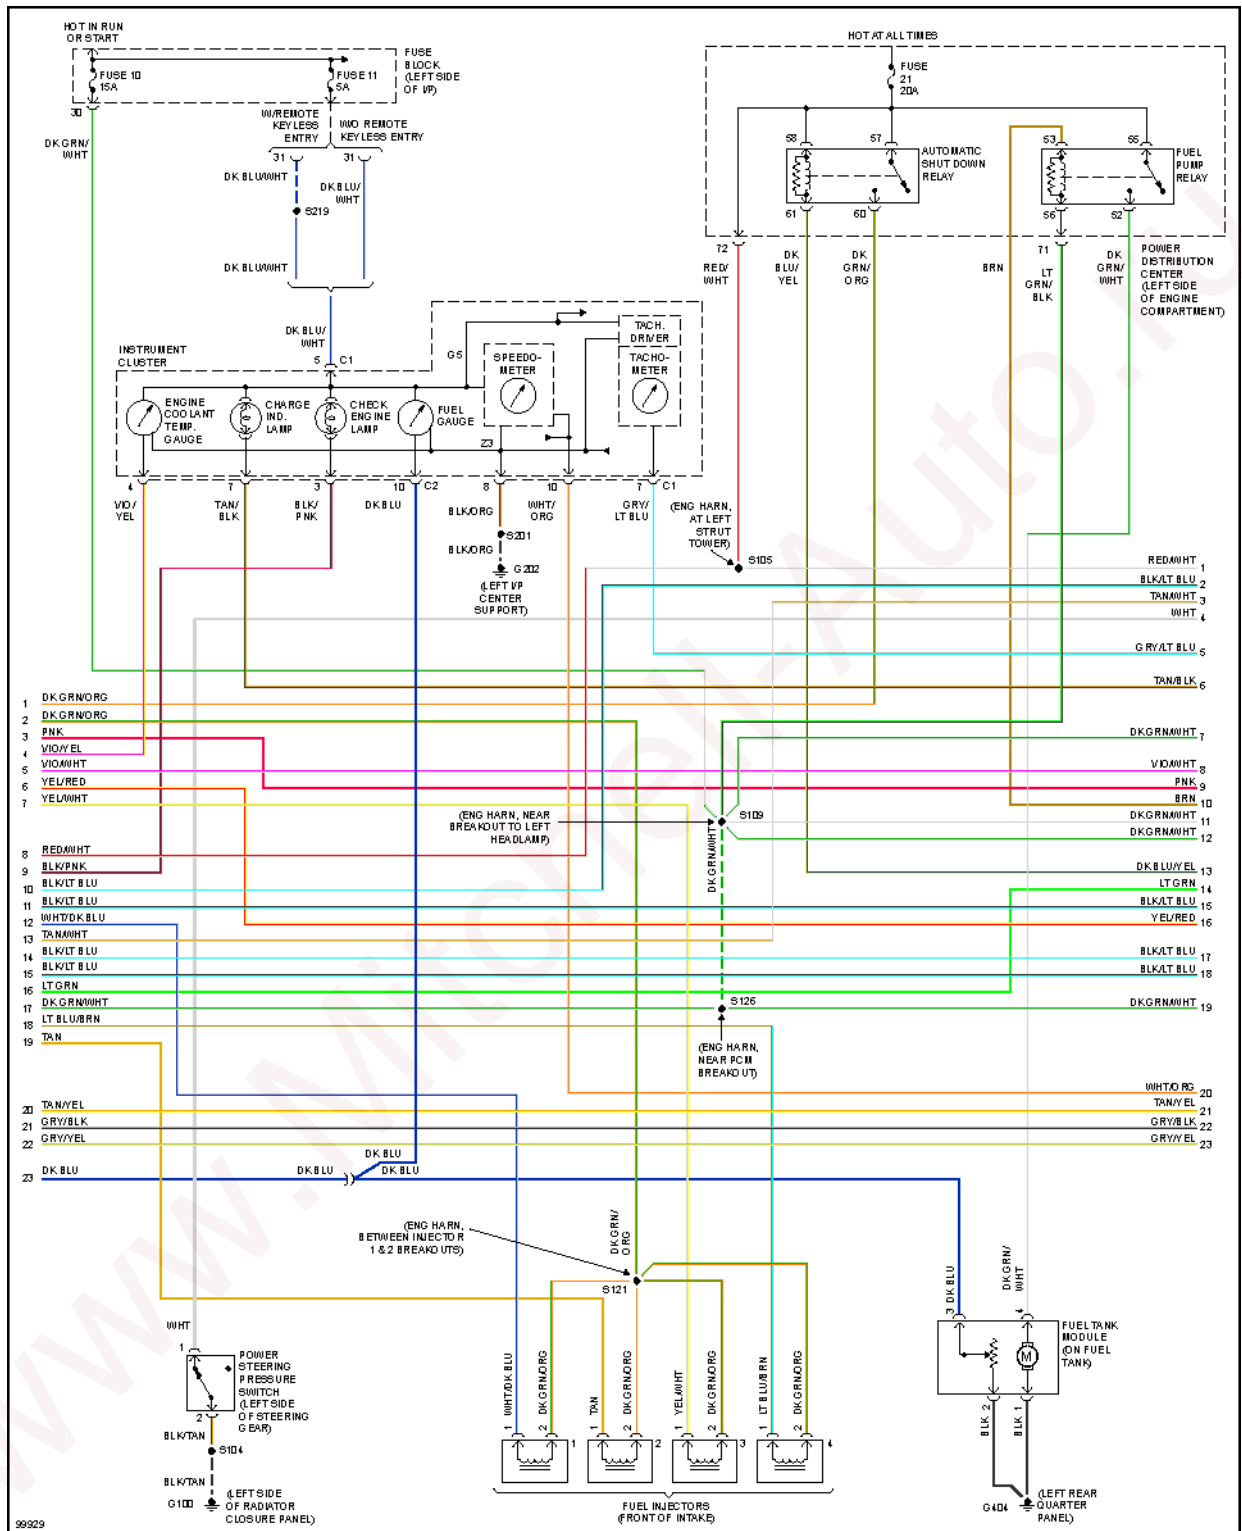

## 1998 System Wiring Diagrams Dodge - Neon

Fig. 9: 2.0L, Engine Performance Circuits (2 of 3)