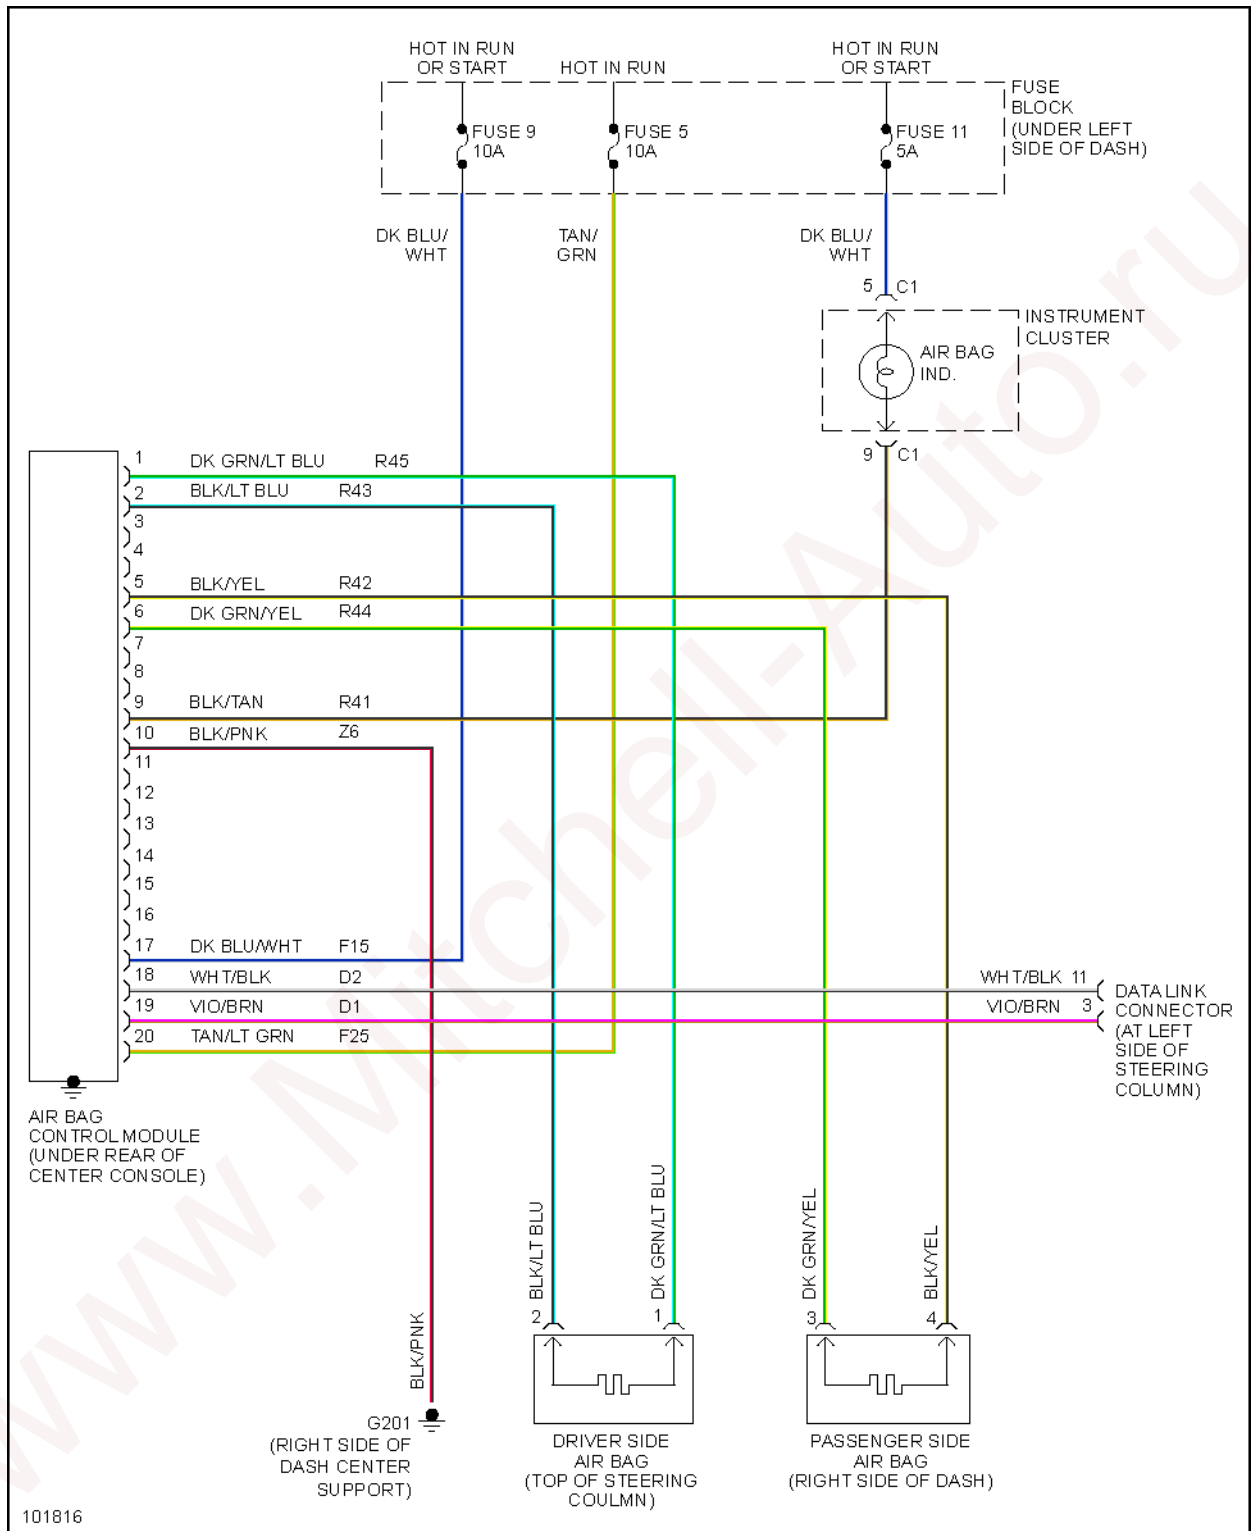

1998 Dodge Neon Sport

1998 System Wiring Diagrams Dodge - Neon

Fig. 32: Supplemental Restraint Circuit

TRANSMISSION