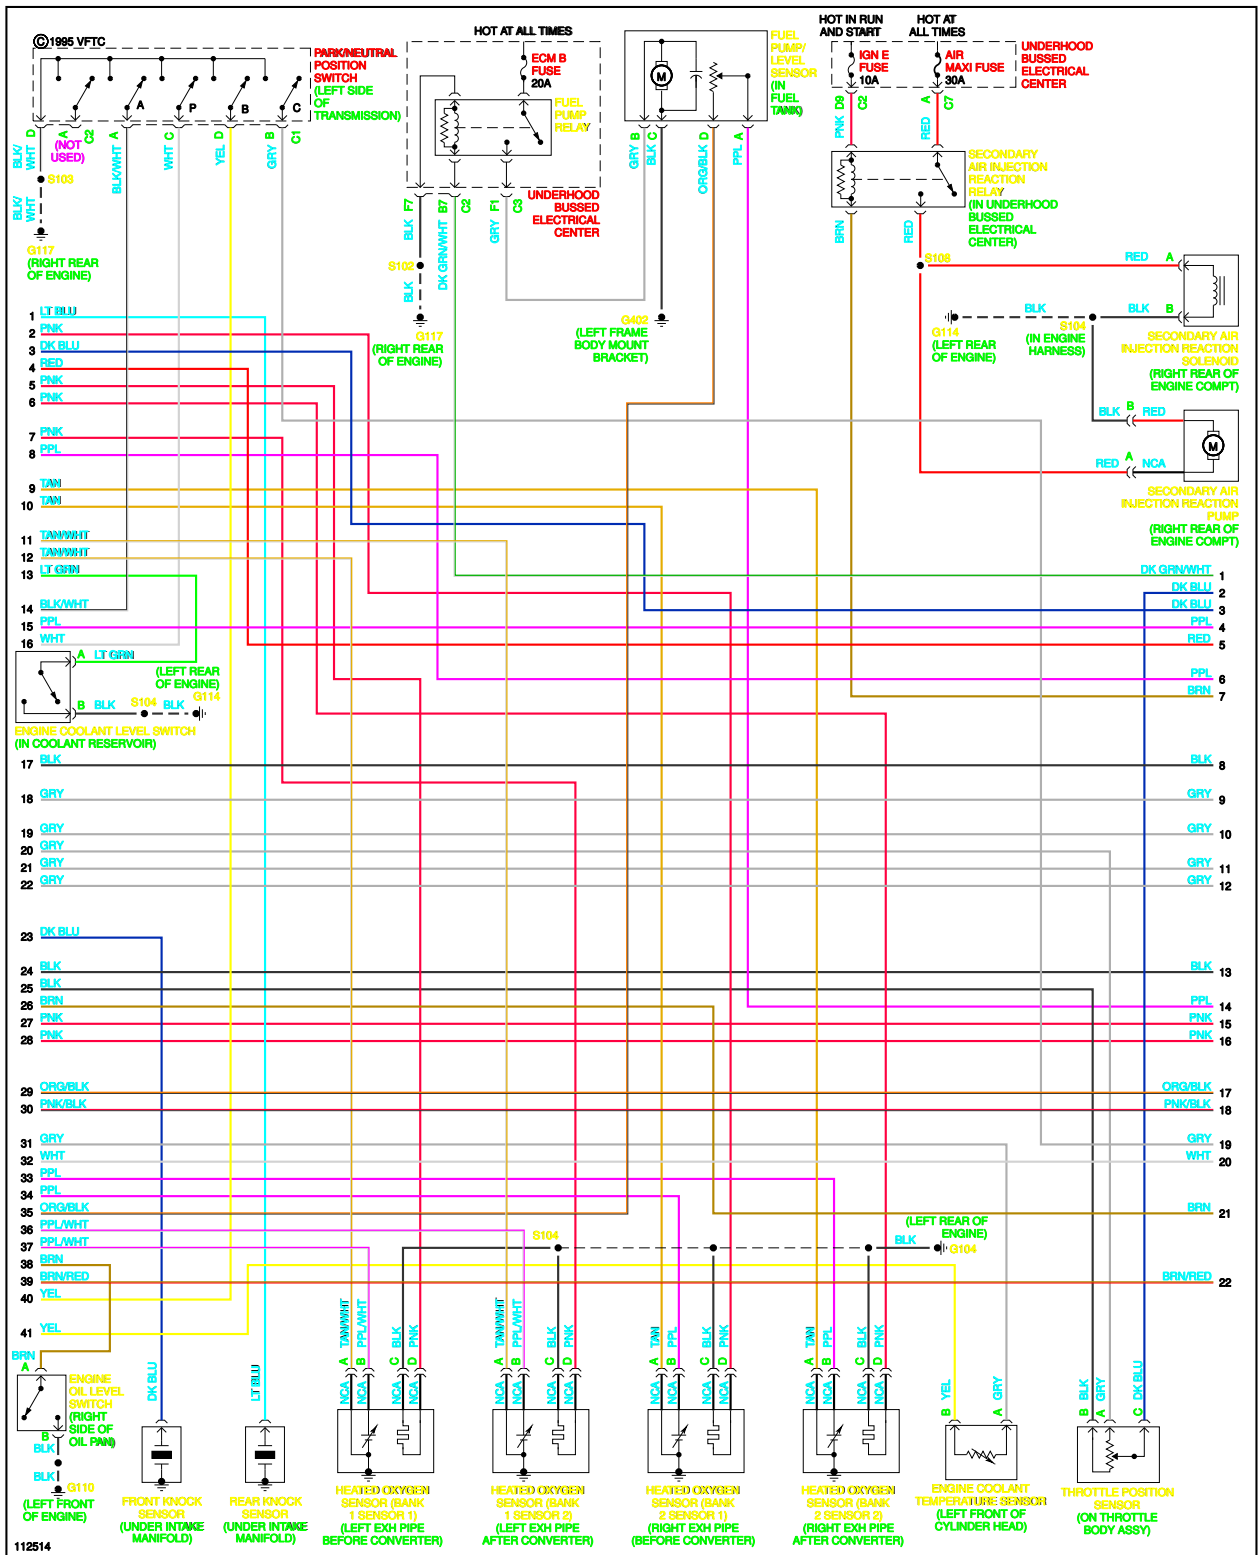

ENGINE PERFORMANCE

4.3L

4.3L VIN W, Engine Performance Wiring Diagrams (2 of 4)

4.3L VIN W, Engine Performance Wiring Diagrams (3 of 4)

4.3L VIN W, Engine Performance Wiring Diagrams (4 of 4)

4.8L

4.8L VIN V, Engine Performance Wiring Diagrams (1 of 4)

4.8L VIN V, Engine Performance Wiring Diagrams (2 of 4)

4.8L VIN V, Engine Performance Wiring Diagrams (4 of 4)

5.3L

5.3L VIN T, Engine Performance Wiring Diagrams (1 of 4)

5.3L VIN T, Engine Performance Wiring Diagrams (2 of 4)

5.3L VIN T, Engine Performance Wiring Diagrams (3 of 4)