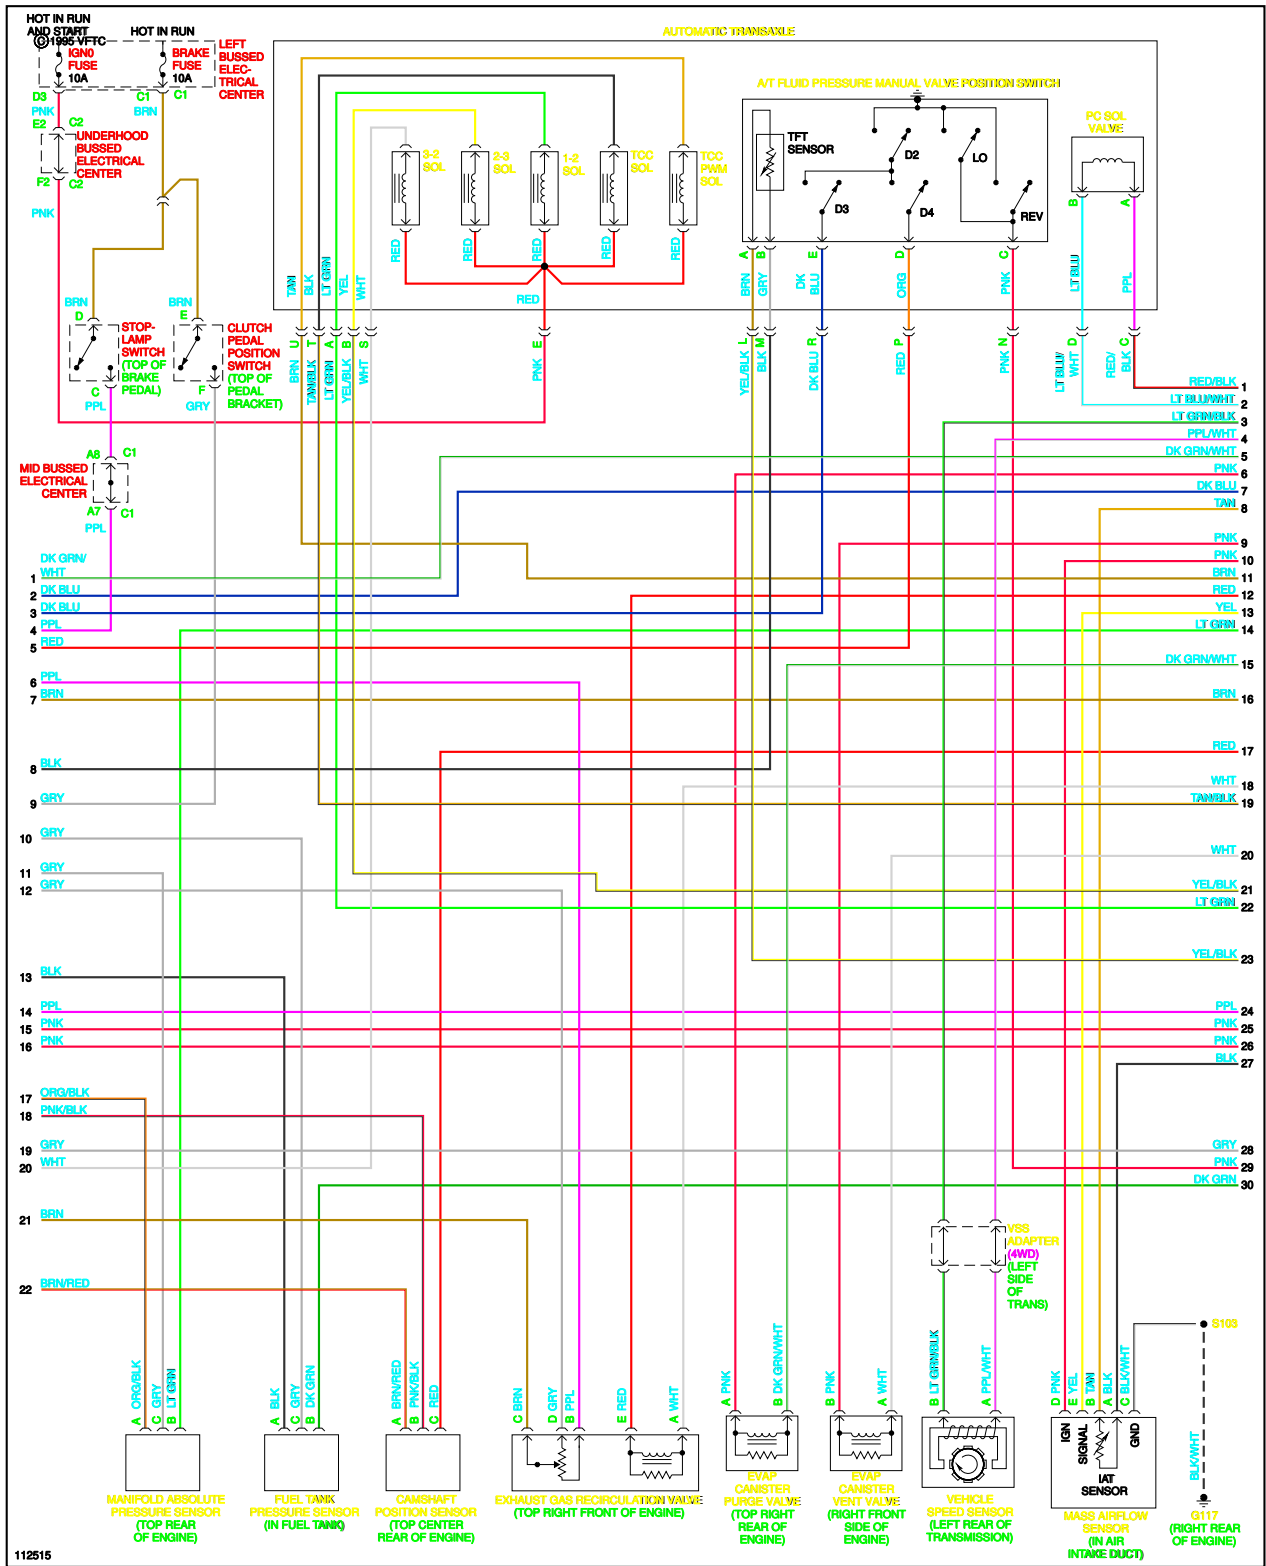

ENGINE PERFORMANCE

4.3L

4.3L VIN W, Engine Performance Wiring Diagrams (2 of 4)

4.3L VIN W, Engine Performance Wiring Diagrams (3 of 4)

4.3L VIN W, Engine Performance Wiring Diagrams (4 of 4)

4.8L

4.8L VIN V, Engine Performance Wiring Diagrams (1 of 4)

4.8L VIN V, Engine Performance Wiring Diagrams (2 of 4)

4.8L VIN V, Engine Performance Wiring Diagrams (4 of 4)

5.3L

5.3L VIN T, Engine Performance Wiring Diagrams (1 of 4)

5.3L VIN T, Engine Performance Wiring Diagrams (2 of 4)

5.3L VIN T, Engine Performance Wiring Diagrams (3 of 4)