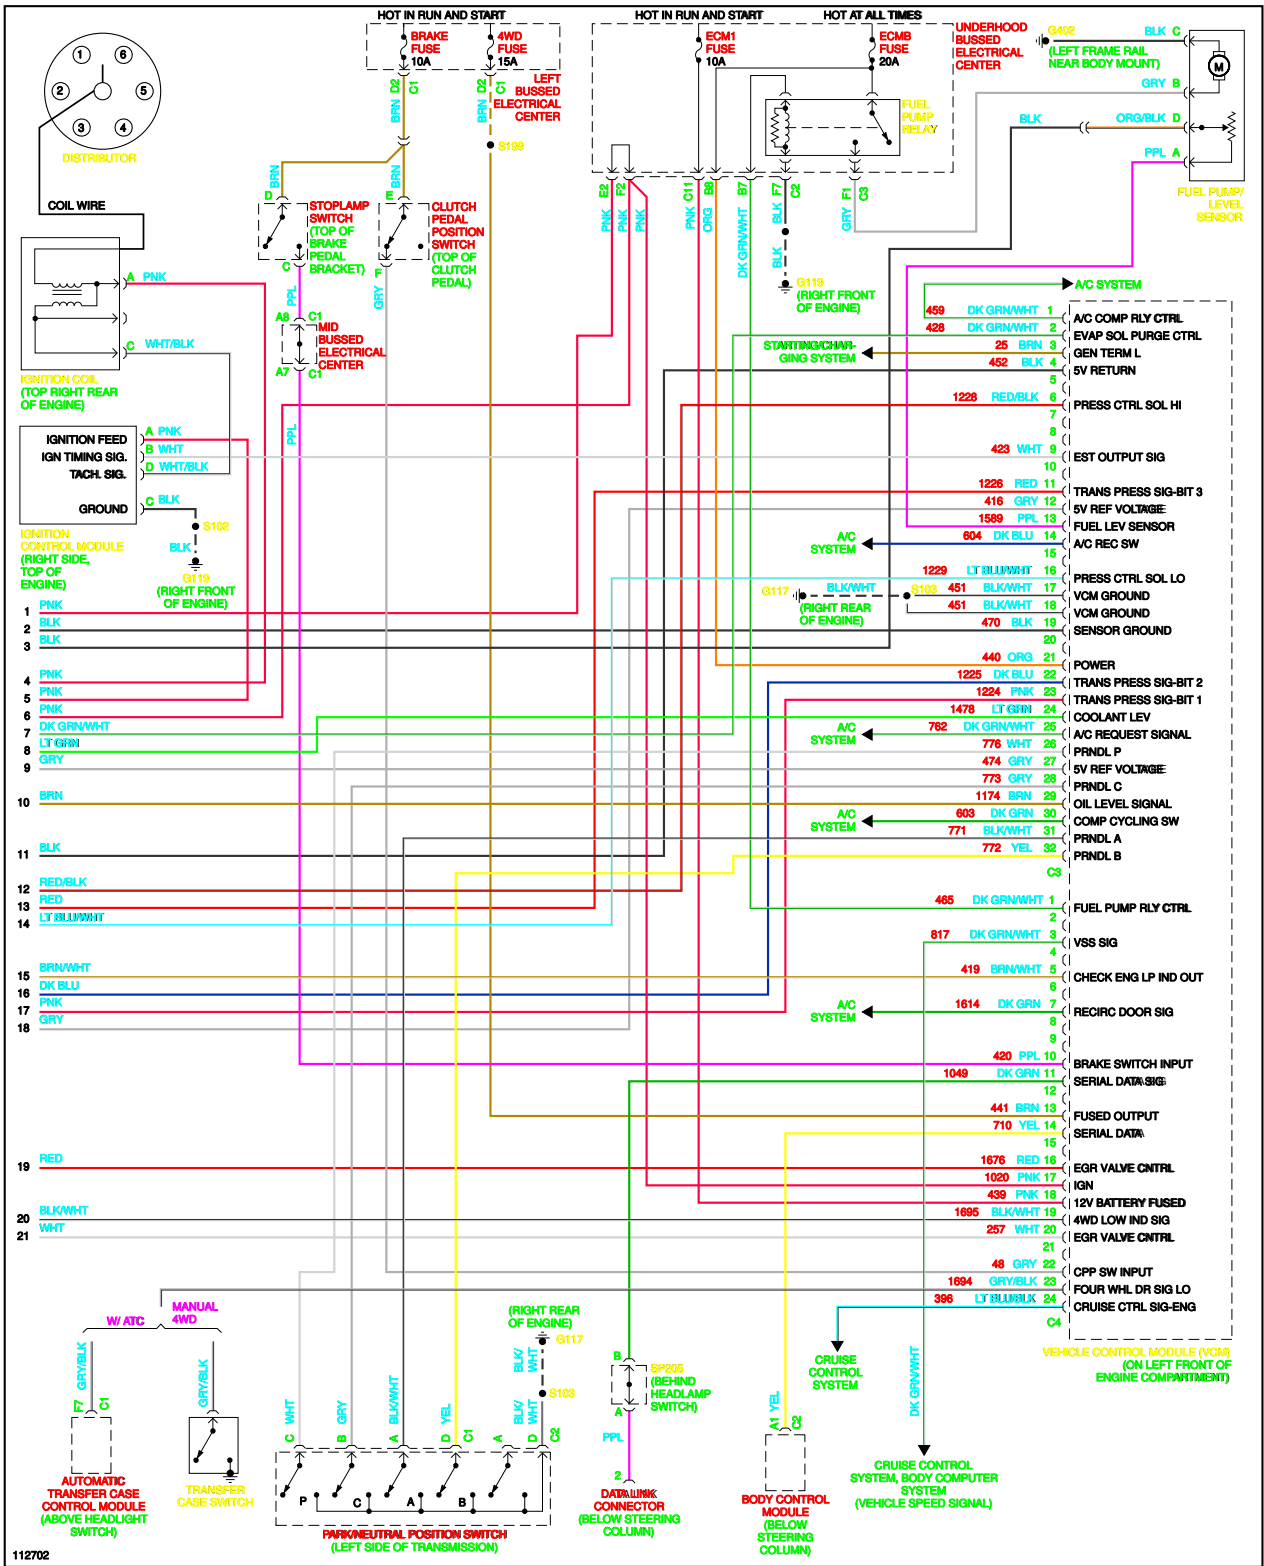

ENGINE PERFORMANCE

4.3L

4.3L VIN W, Engine Performance Wiring Diagrams (2 of 4)

4.3L VIN W, Engine Performance Wiring Diagrams (3 of 4)

4.3L VIN W, Engine Performance Wiring Diagrams (4 of 4)

4.8L

4.8L VIN V, Engine Performance Wiring Diagrams (1 of 4)

4.8L VIN V, Engine Performance Wiring Diagrams (2 of 4)

4.8L VIN V, Engine Performance Wiring Diagrams (4 of 4)

5.3L

5.3L VIN T, Engine Performance Wiring Diagrams (1 of 4)

5.3L VIN T, Engine Performance Wiring Diagrams (2 of 4)

5.3L VIN T, Engine Performance Wiring Diagrams (3 of 4)