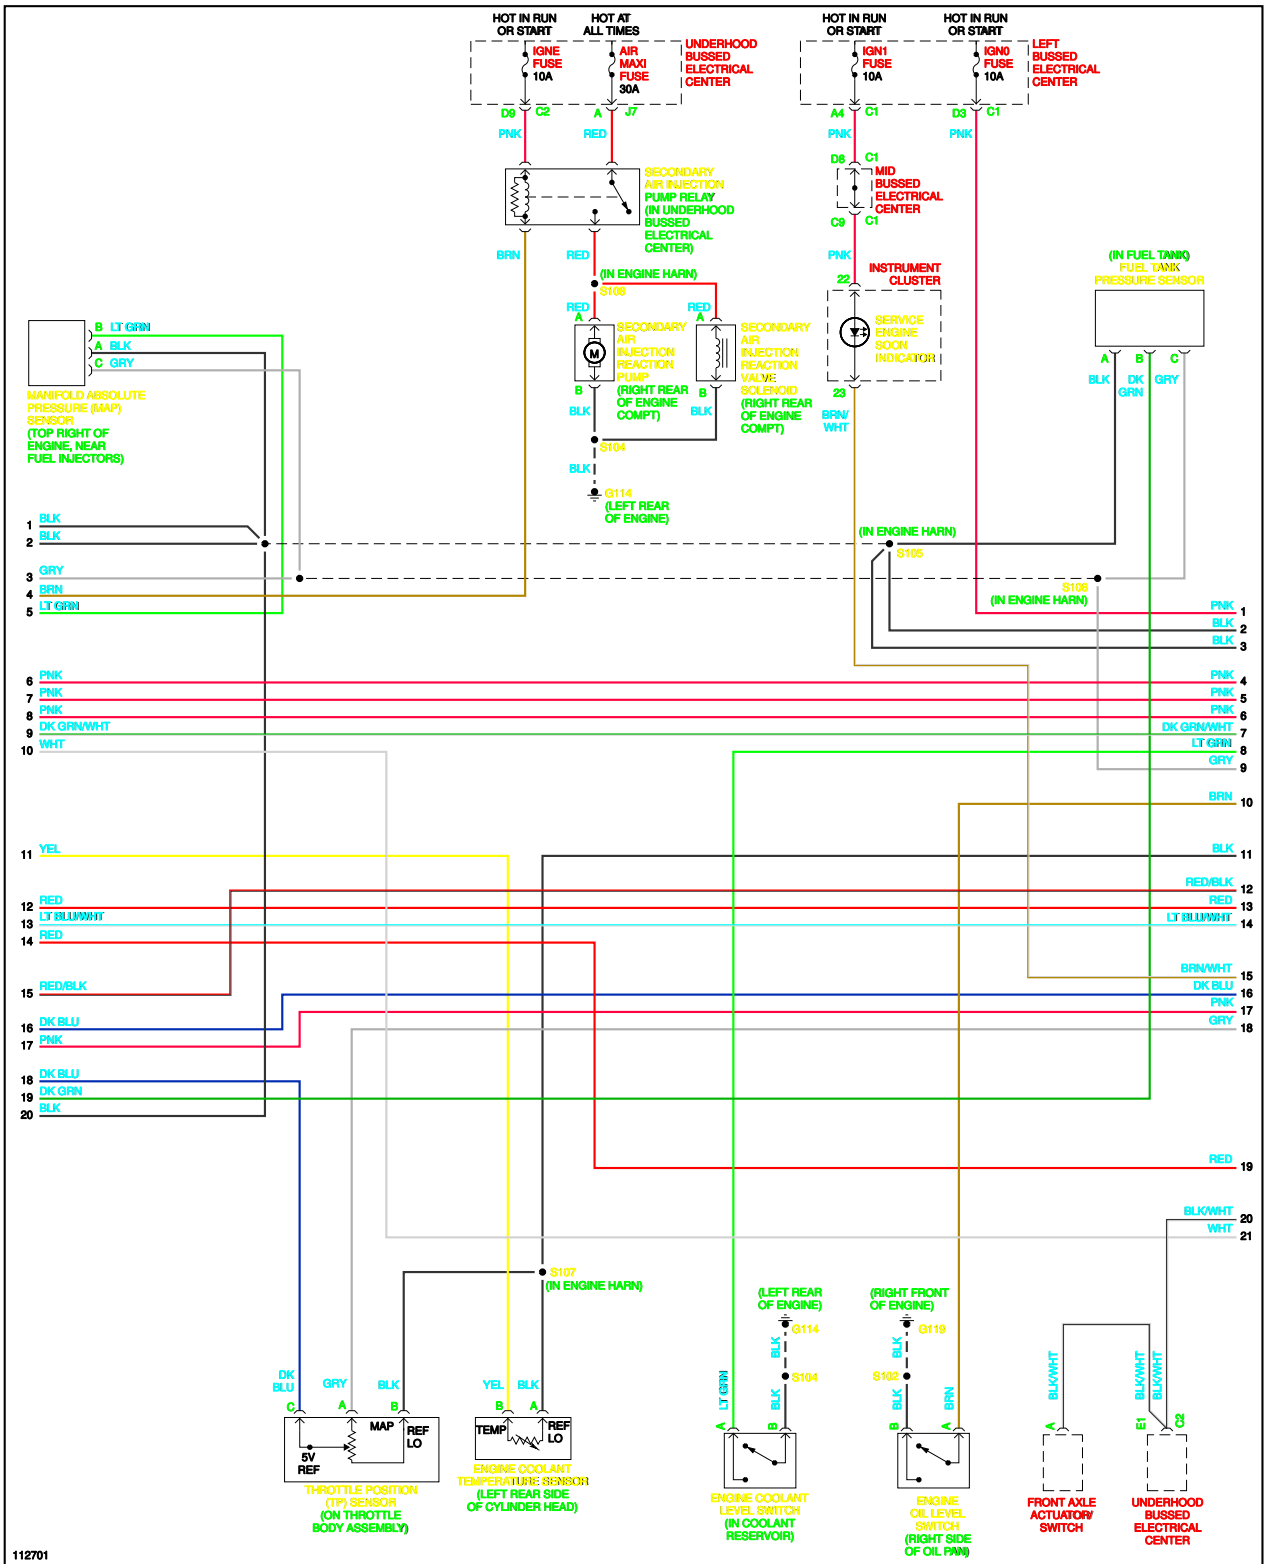

ENGINE PERFORMANCE

4.3L

4.3L VIN W, Engine Performance Wiring Diagrams (2 of 4)

4.3L VIN W, Engine Performance Wiring Diagrams (3 of 4)

4.3L VIN W, Engine Performance Wiring Diagrams (4 of 4)

4.8L

4.8L VIN V, Engine Performance Wiring Diagrams (1 of 4)

4.8L VIN V, Engine Performance Wiring Diagrams (2 of 4)

4.8L VIN V, Engine Performance Wiring Diagrams (4 of 4)

5.3L

5.3L VIN T, Engine Performance Wiring Diagrams (1 of 4)

5.3L VIN T, Engine Performance Wiring Diagrams (2 of 4)

5.3L VIN T, Engine Performance Wiring Diagrams (3 of 4)