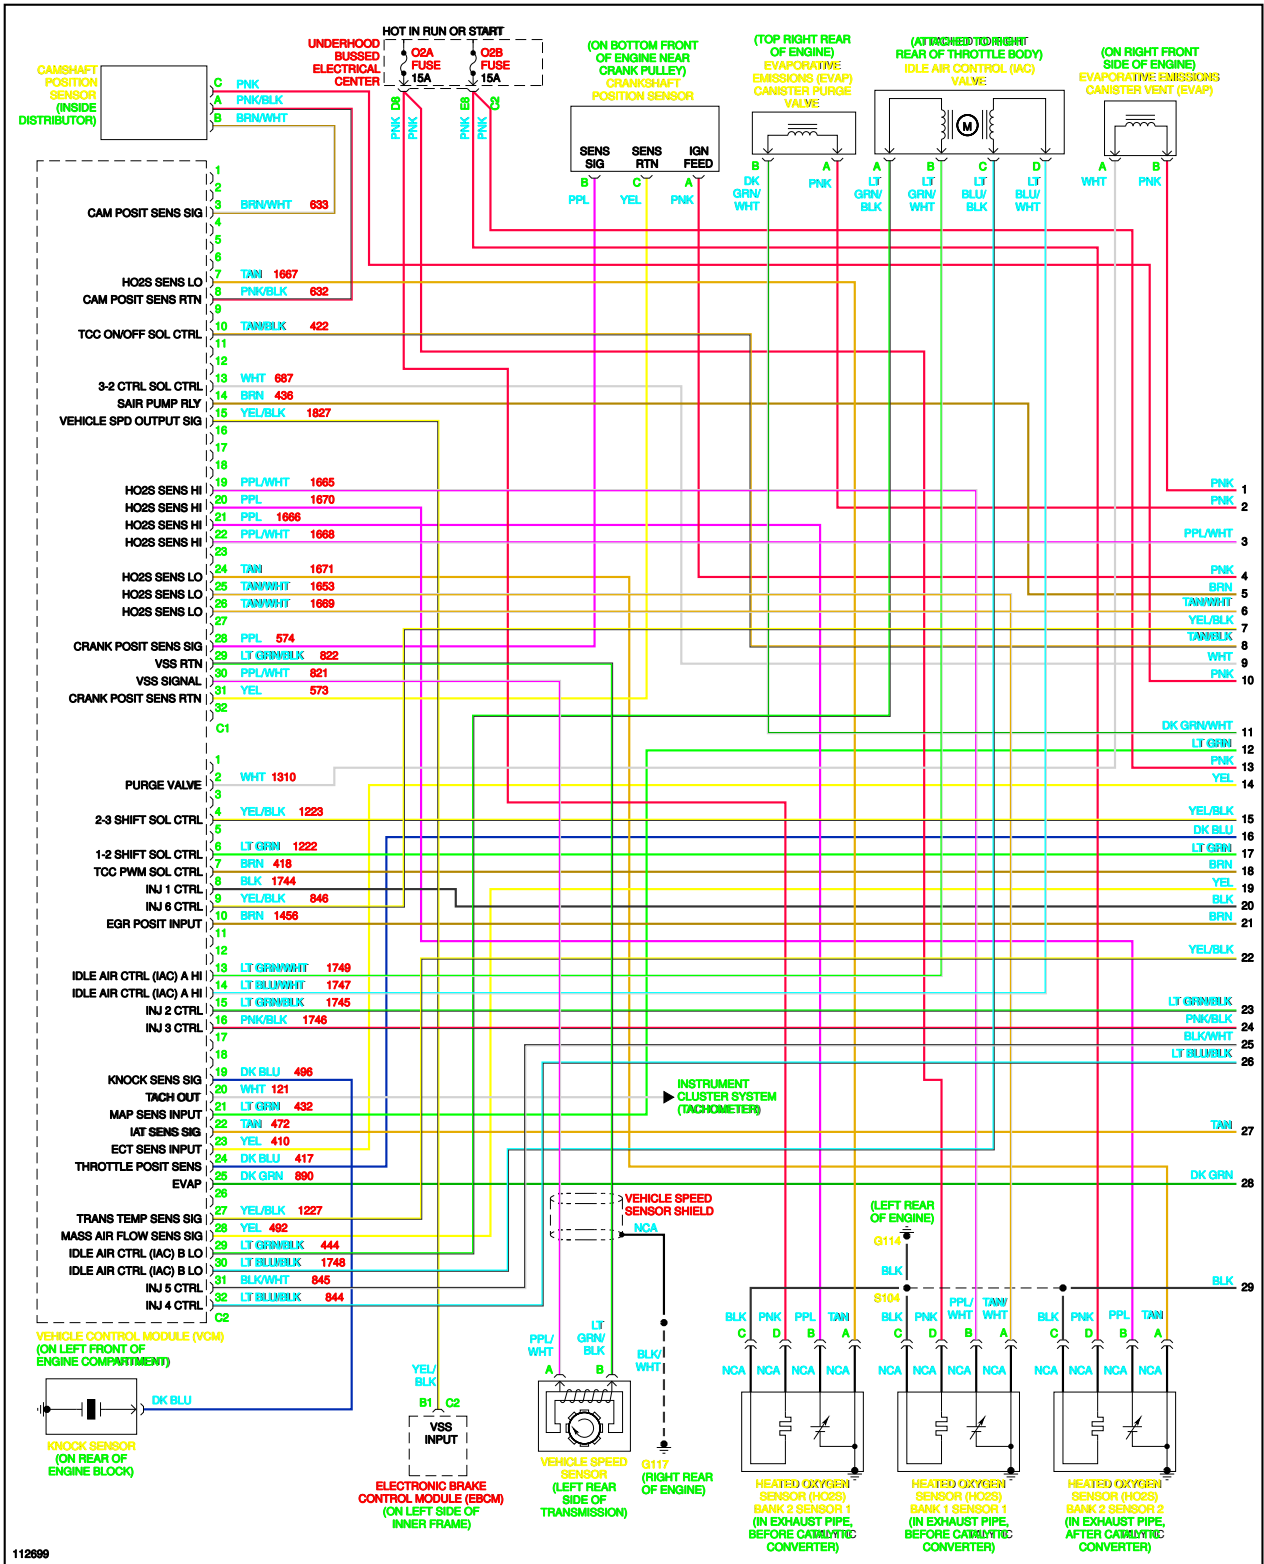

ENGINE PERFORMANCE

4.3L

4.3L VIN W, Engine Performance Wiring Diagrams (2 of 4)

4.3L VIN W, Engine Performance Wiring Diagrams (3 of 4)

4.3L VIN W, Engine Performance Wiring Diagrams (4 of 4)

4.8L

4.8L VIN V, Engine Performance Wiring Diagrams (1 of 4)

4.8L VIN V, Engine Performance Wiring Diagrams (2 of 4)

4.8L VIN V, Engine Performance Wiring Diagrams (4 of 4)

5.3L

5.3L VIN T, Engine Performance Wiring Diagrams (1 of 4)

5.3L VIN T, Engine Performance Wiring Diagrams (2 of 4)

5.3L VIN T, Engine Performance Wiring Diagrams (3 of 4)