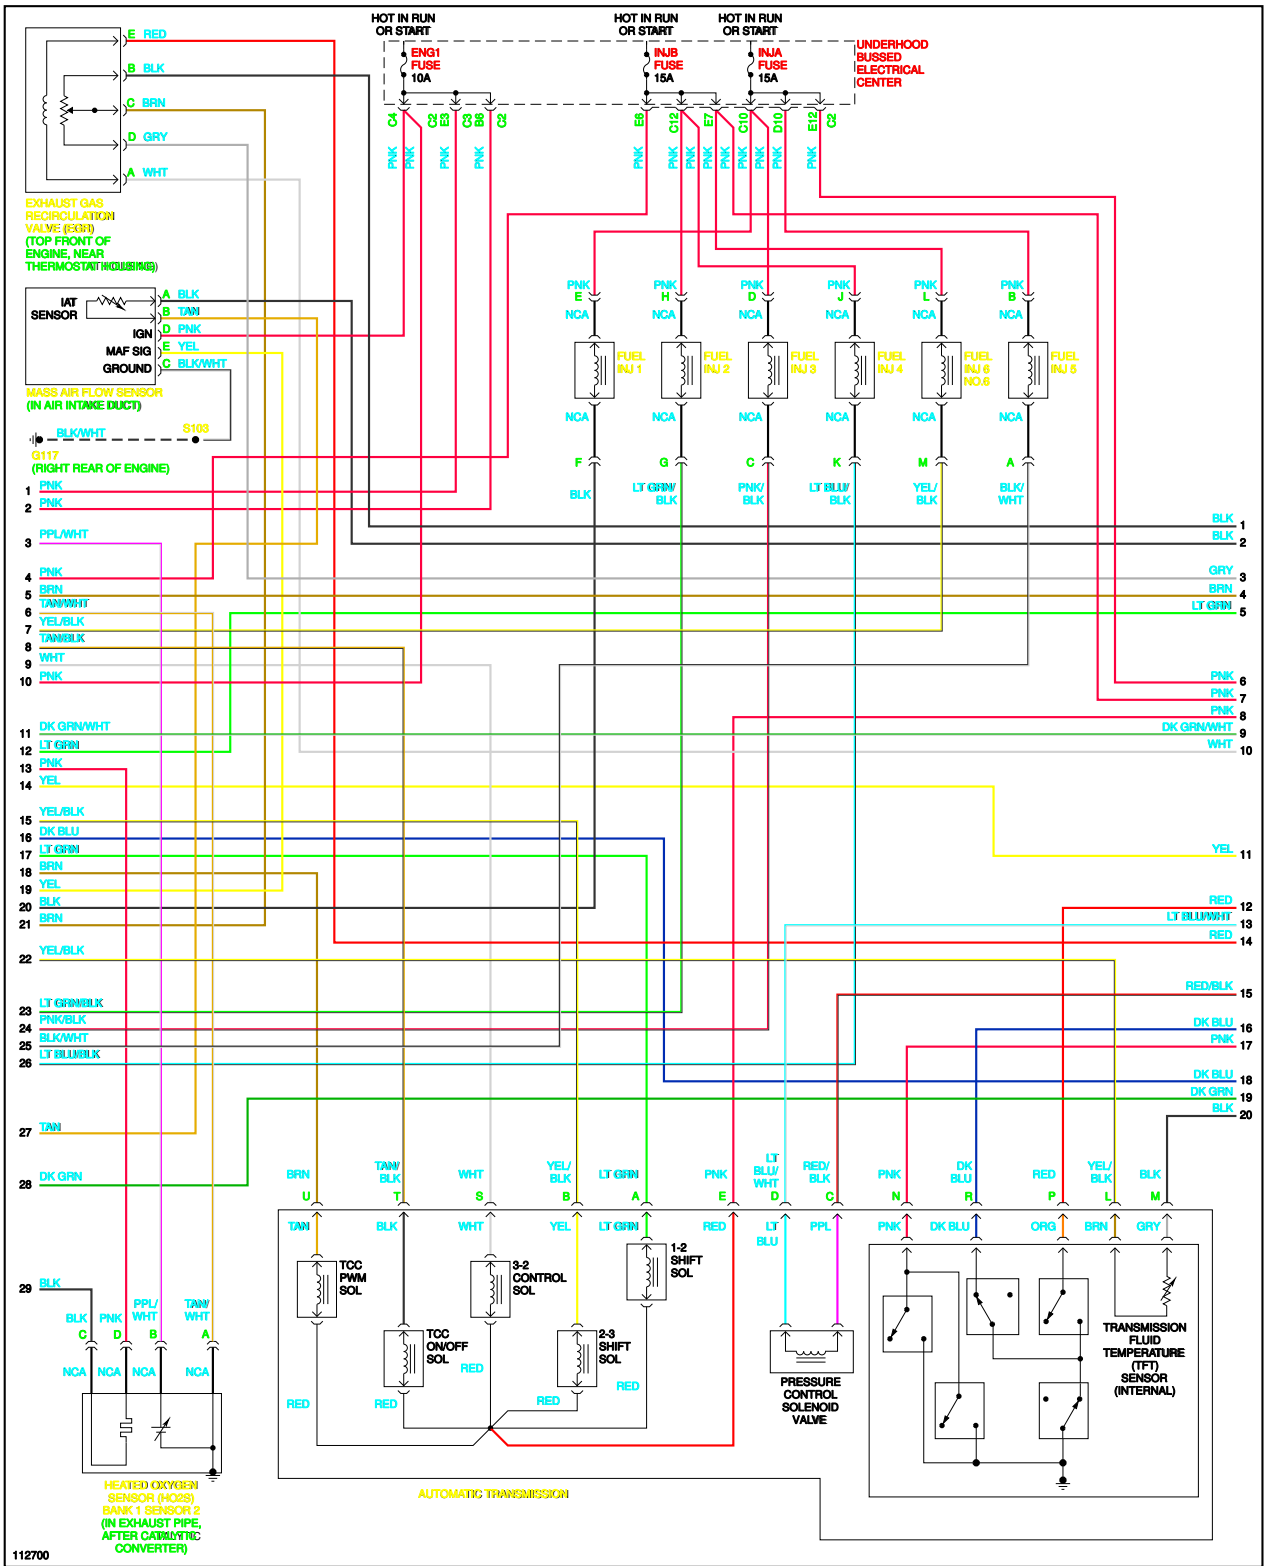

ENGINE PERFORMANCE

4.3L

4.3L VIN W, Engine Performance Wiring Diagrams (2 of 4)

4.3L VIN W, Engine Performance Wiring Diagrams (3 of 4)

4.3L VIN W, Engine Performance Wiring Diagrams (4 of 4)

4.8L

4.8L VIN V, Engine Performance Wiring Diagrams (1 of 4)

4.8L VIN V, Engine Performance Wiring Diagrams (2 of 4)

4.8L VIN V, Engine Performance Wiring Diagrams (4 of 4)

5.3L

5.3L VIN T, Engine Performance Wiring Diagrams (1 of 4)

5.3L VIN T, Engine Performance Wiring Diagrams (2 of 4)

5.3L VIN T, Engine Performance Wiring Diagrams (3 of 4)