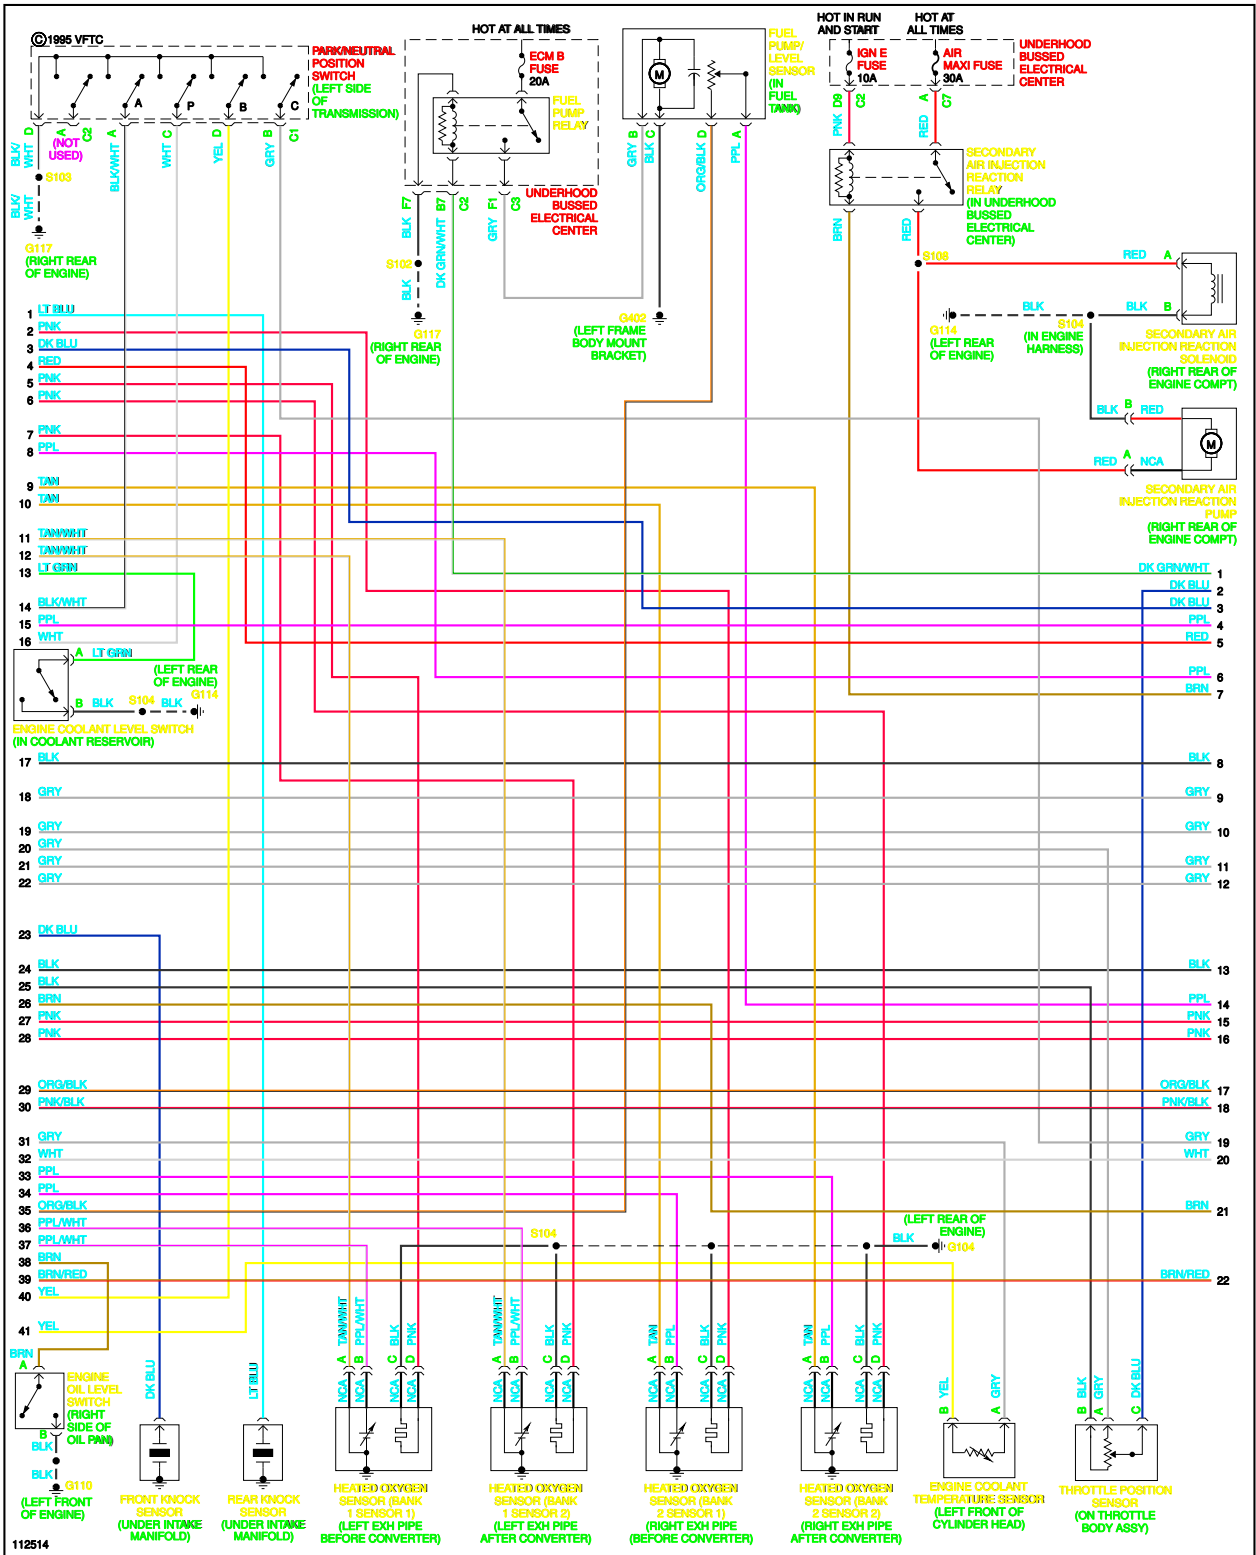

ENGINE PERFORMANCE

4.3L

4.3L VIN W, Engine Performance Wiring Diagrams (2 of 4)

4.3L VIN W, Engine Performance Wiring Diagrams (3 of 4)

4.3L VIN W, Engine Performance Wiring Diagrams (4 of 4)

4.8L

4.8L VIN V, Engine Performance Wiring Diagrams (1 of 4)

4.8L VIN V, Engine Performance Wiring Diagrams (2 of 4)

4.8L VIN V, Engine Performance Wiring Diagrams (4 of 4)

5.3L

5.3L VIN T, Engine Performance Wiring Diagrams (1 of 4)

5.3L VIN T, Engine Performance Wiring Diagrams (2 of 4)

5.3L VIN T, Engine Performance Wiring Diagrams (3 of 4)