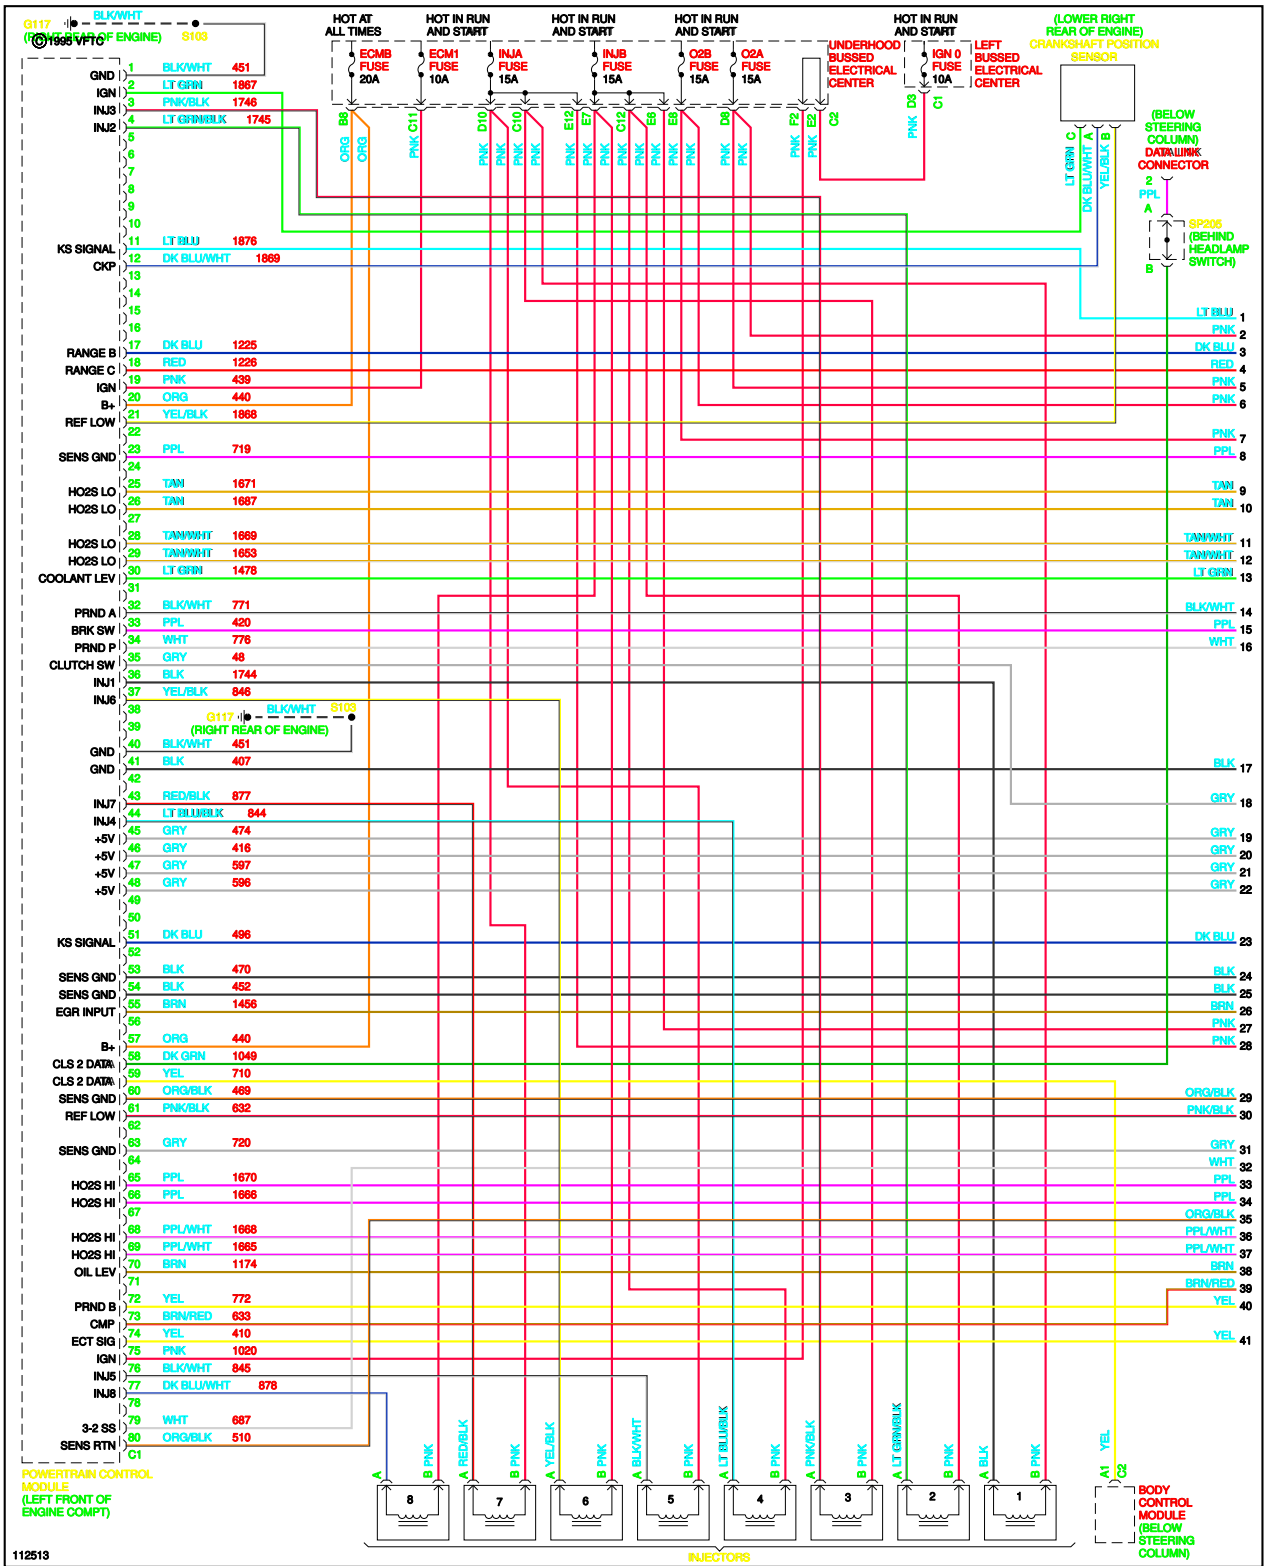

ENGINE PERFORMANCE

4.3L

4.3L VIN W, Engine Performance Wiring Diagrams (2 of 4)

4.3L VIN W, Engine Performance Wiring Diagrams (3 of 4)

4.3L VIN W, Engine Performance Wiring Diagrams (4 of 4)

4.8L

4.8L VIN V, Engine Performance Wiring Diagrams (1 of 4)

4.8L VIN V, Engine Performance Wiring Diagrams (2 of 4)

4.8L VIN V, Engine Performance Wiring Diagrams (4 of 4)

5.3L

5.3L VIN T, Engine Performance Wiring Diagrams (1 of 4)

5.3L VIN T, Engine Performance Wiring Diagrams (2 of 4)

5.3L VIN T, Engine Performance Wiring Diagrams (3 of 4)