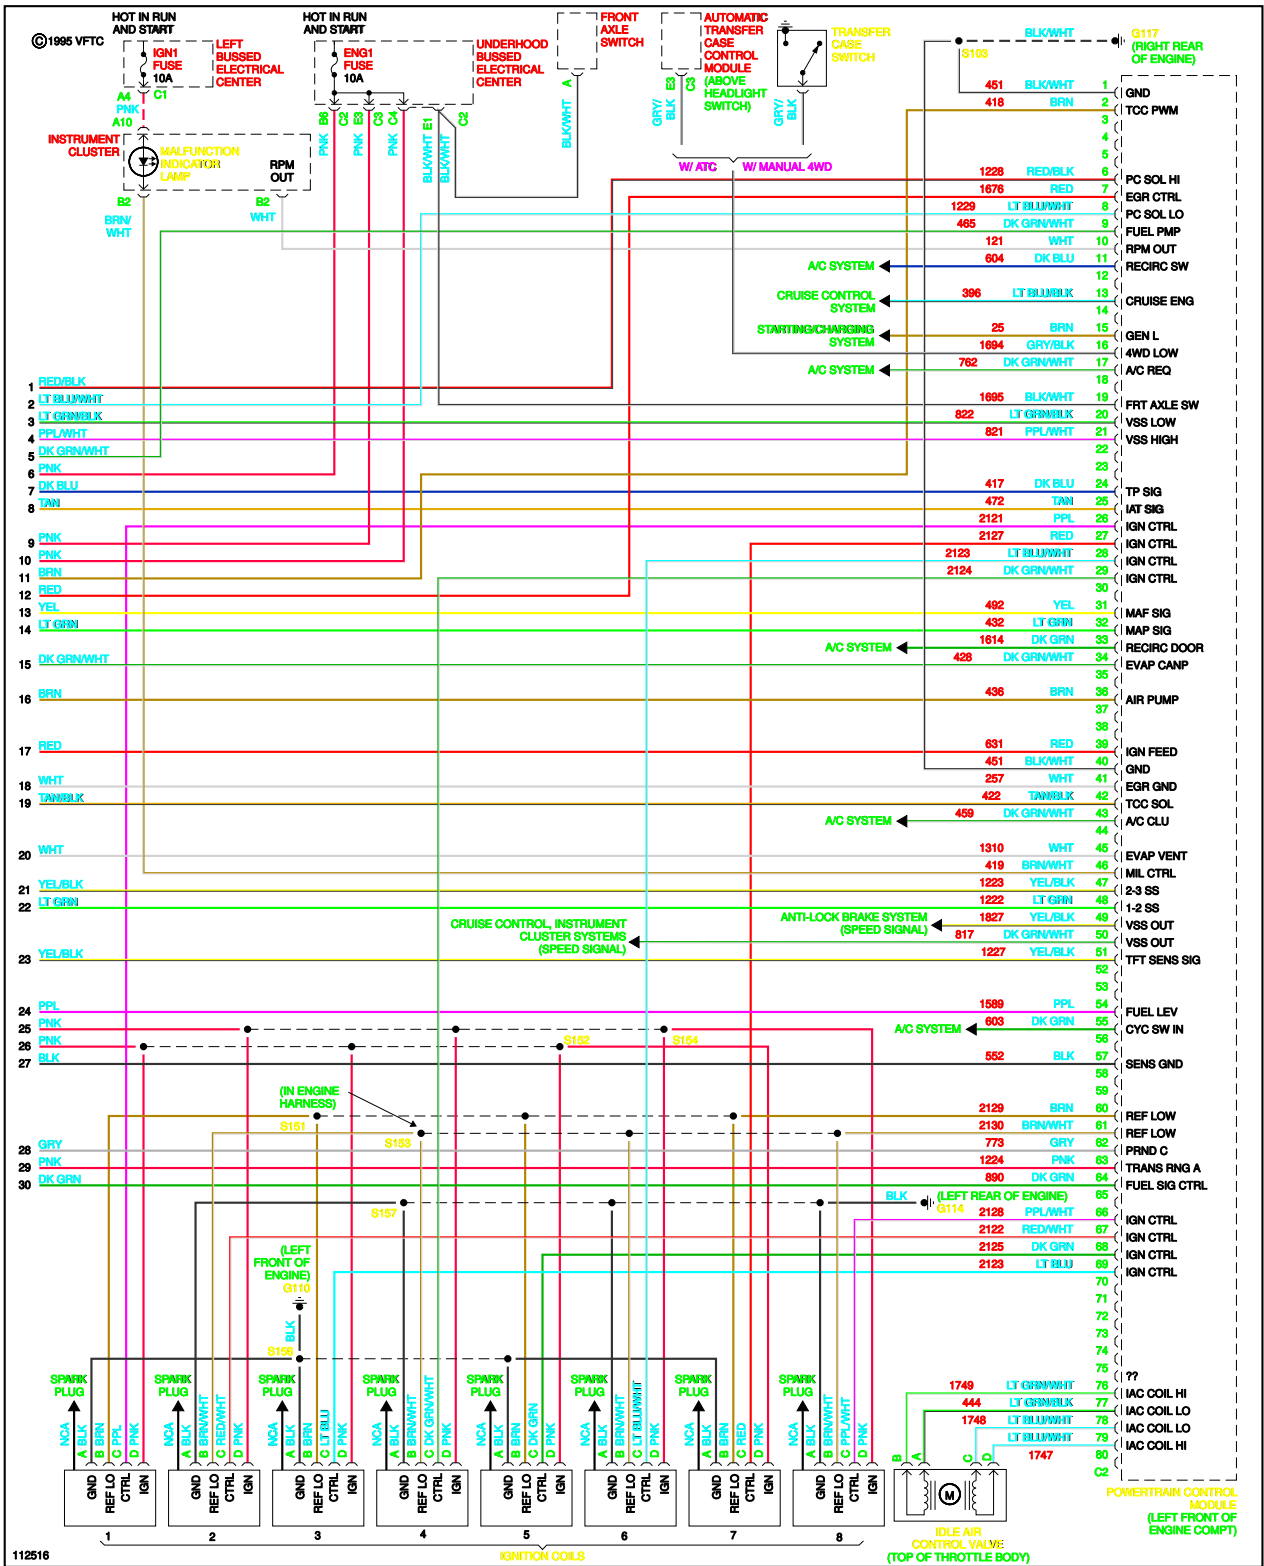

ENGINE PERFORMANCE

4.3L

4.3L VIN W, Engine Performance Wiring Diagrams (2 of 4)

4.3L VIN W, Engine Performance Wiring Diagrams (3 of 4)

4.3L VIN W, Engine Performance Wiring Diagrams (4 of 4)

4.8L

4.8L VIN V, Engine Performance Wiring Diagrams (1 of 4)

4.8L VIN V, Engine Performance Wiring Diagrams (2 of 4)

4.8L VIN V, Engine Performance Wiring Diagrams (4 of 4)

5.3L

5.3L VIN T, Engine Performance Wiring Diagrams (1 of 4)

5.3L VIN T, Engine Performance Wiring Diagrams (2 of 4)

5.3L VIN T, Engine Performance Wiring Diagrams (3 of 4)