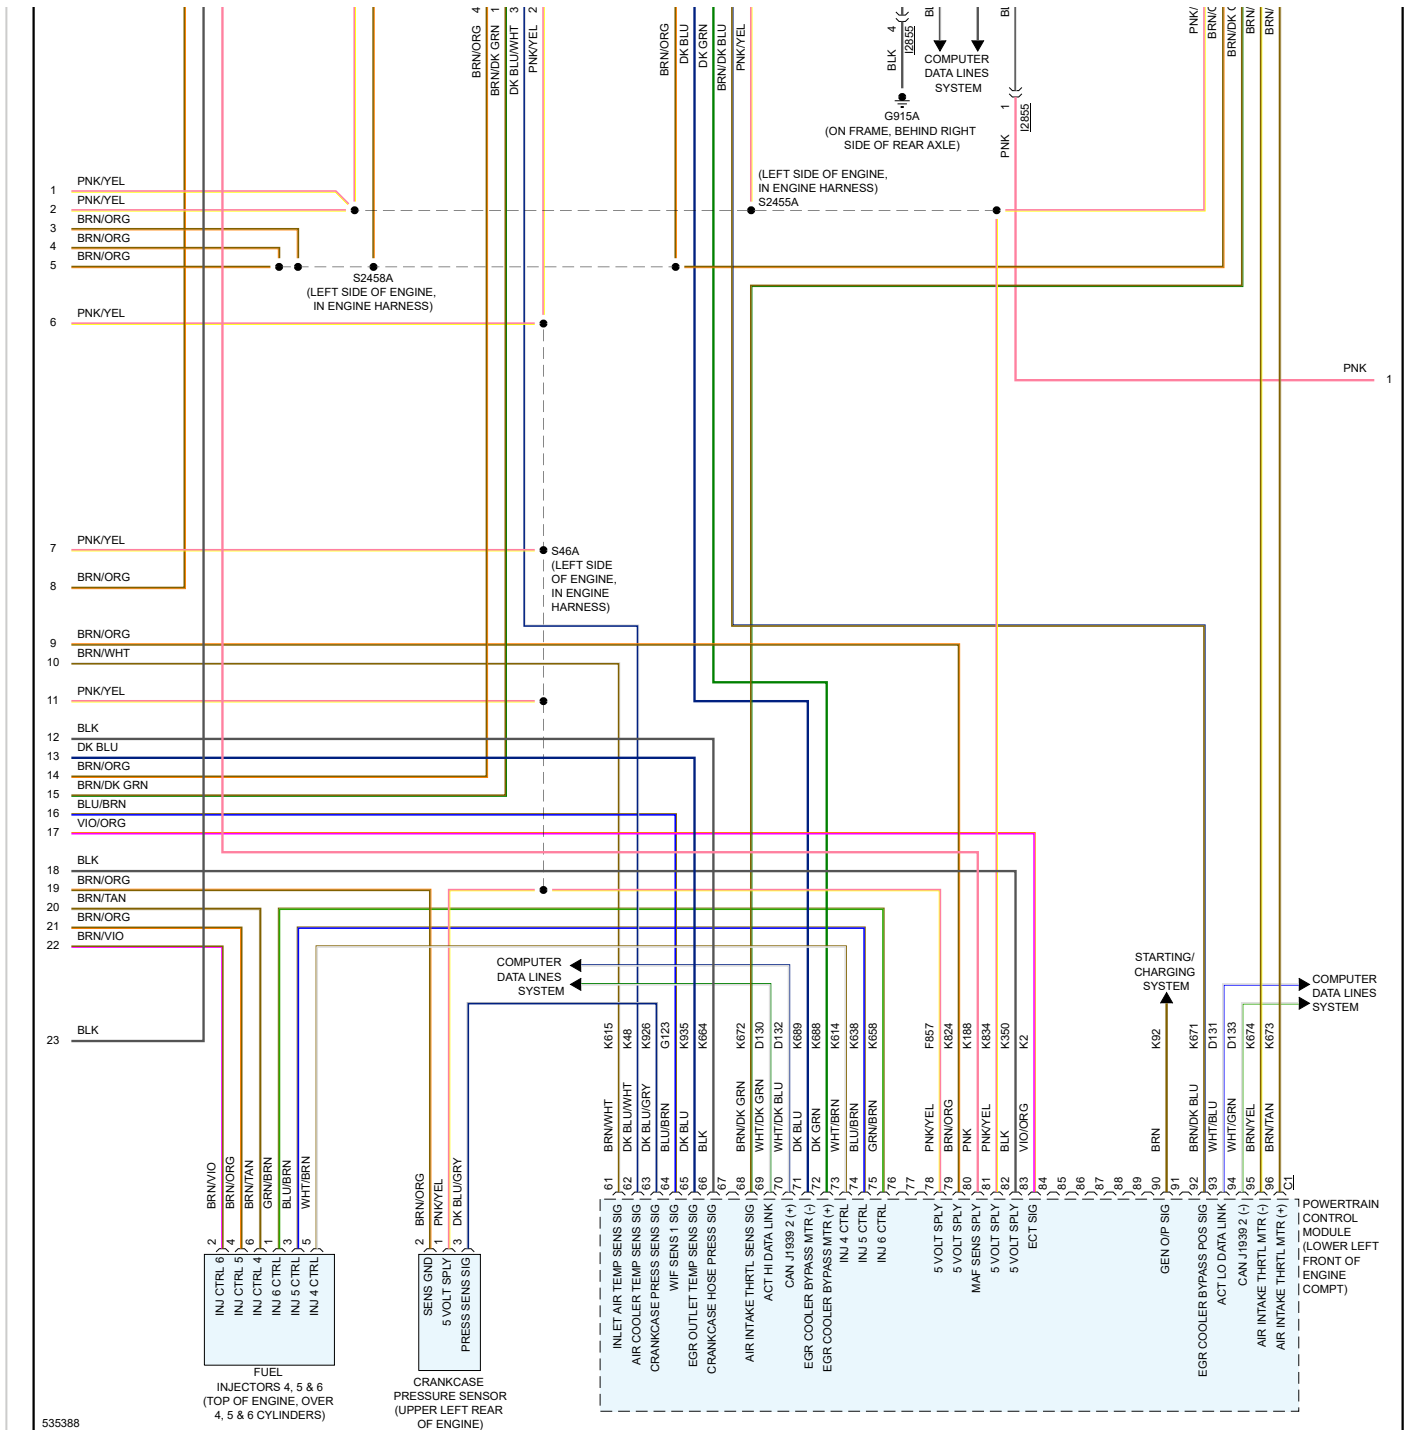

2017 Dodge or Ram Truck RAM 3500 Truck 4WD L6-6.7L DSL Turbo
Vehicle > Powertrain Management > Diagrams > Electrical - Interactive Color (Non OE)

ENGINE CONTROLS

Engine Controls

Page 1 of 8

535388

Page 4 of 8

Page 5 of 8