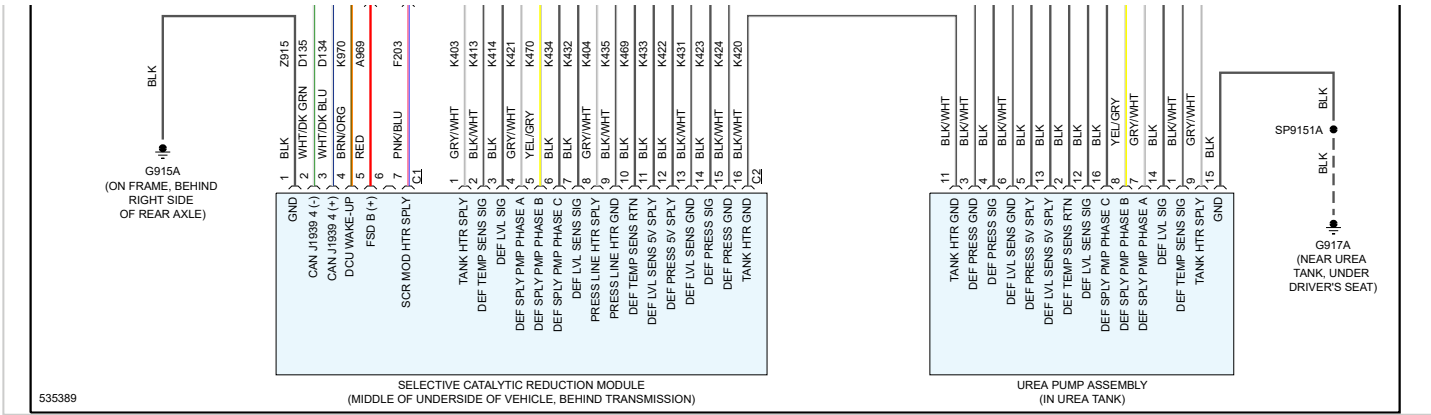

2017 Dodge or Ram Truck RAM 3500 Truck 4WD L6-6.7L DSL Turbo
Vehicle > Powertrain Management > Diagrams > Electrical - Interactive Color (Non OE)

ENGINE CONTROLS

Engine Controls

Page 1 of 8

535388

Page 4 of 8