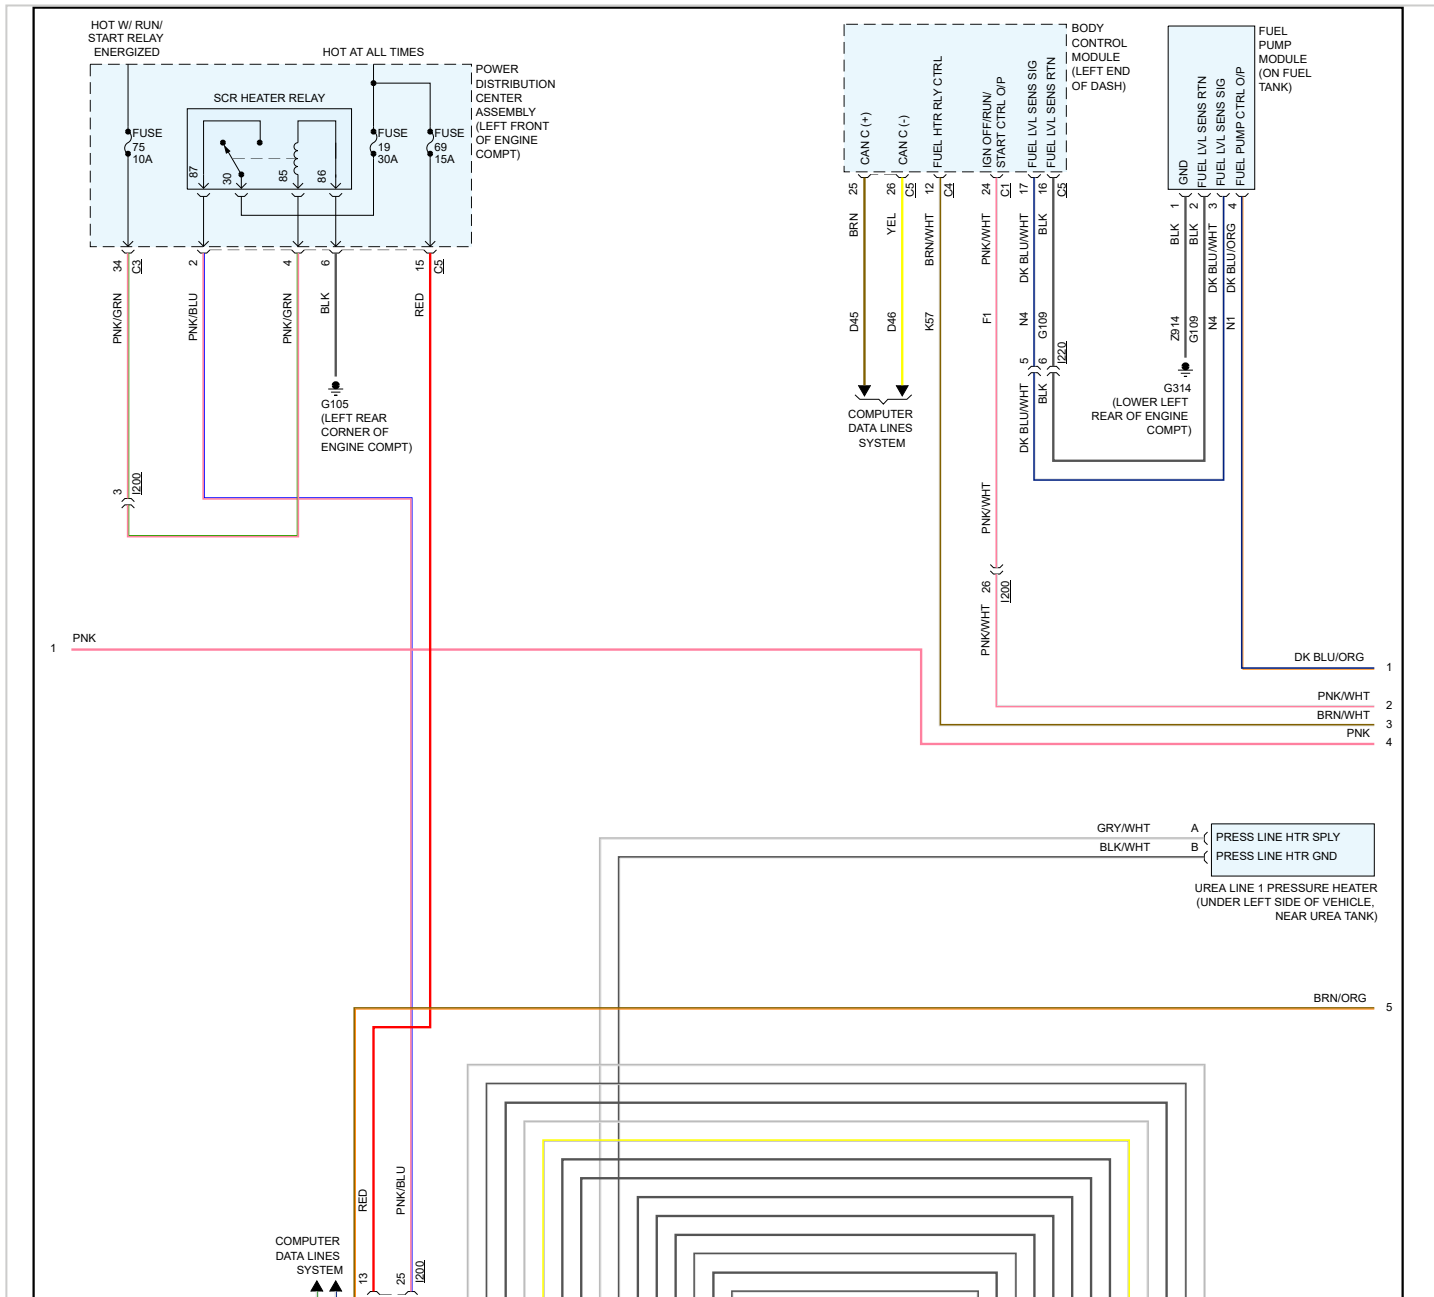

2017 Dodge or Ram Truck RAM 3500 Truck 4WD L6-6.7L DSL Turbo
Vehicle > Powertrain Management > Diagrams > Electrical - Interactive Color (Non OE)

ENGINE CONTROLS

Engine Controls

Page 1 of 8

535388

Page 4 of 8

Page 5 of 8