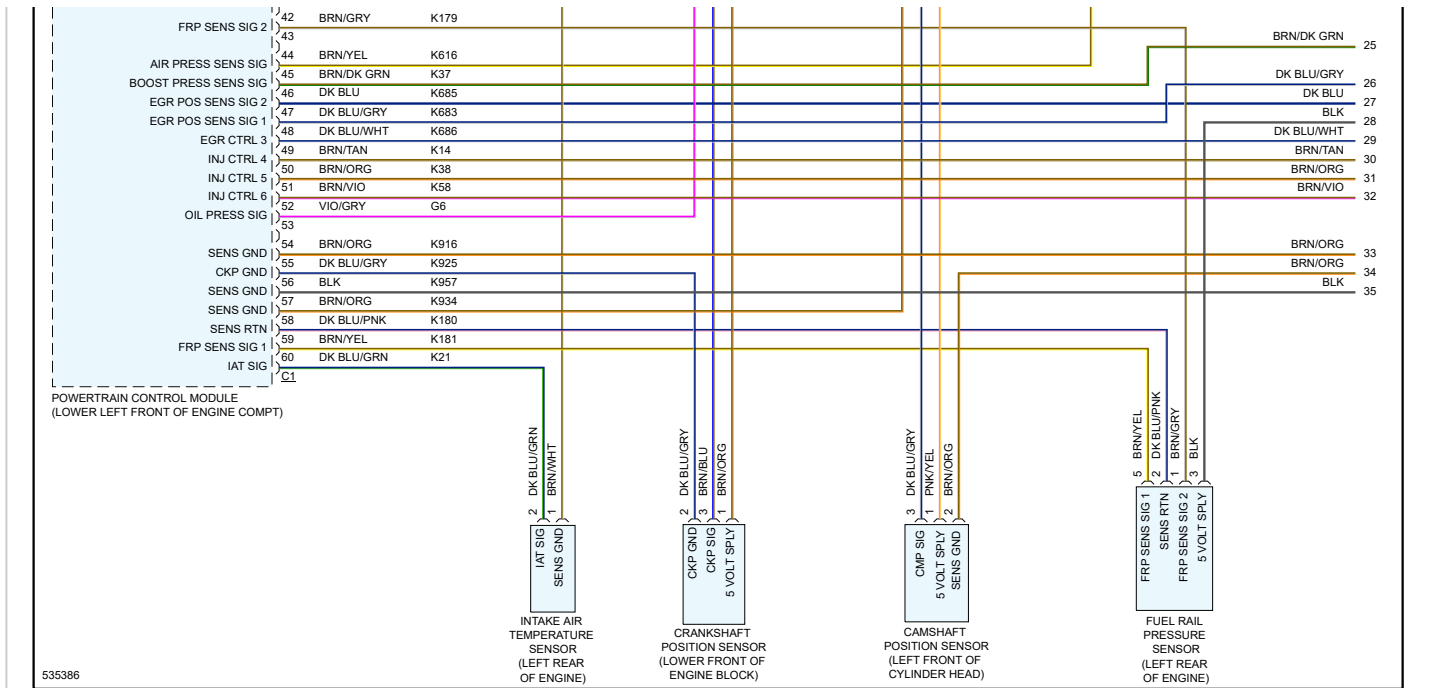

2017 Dodge or Ram Truck RAM 3500 Truck 4WD L6-6.7L DSL Turbo
Vehicle > Powertrain Management > Diagrams > Electrical - Interactive Color (Non OE)

ENGINE CONTROLS

Engine Controls

Page 1 of 8

535388

Page 4 of 8

Page 5 of 8