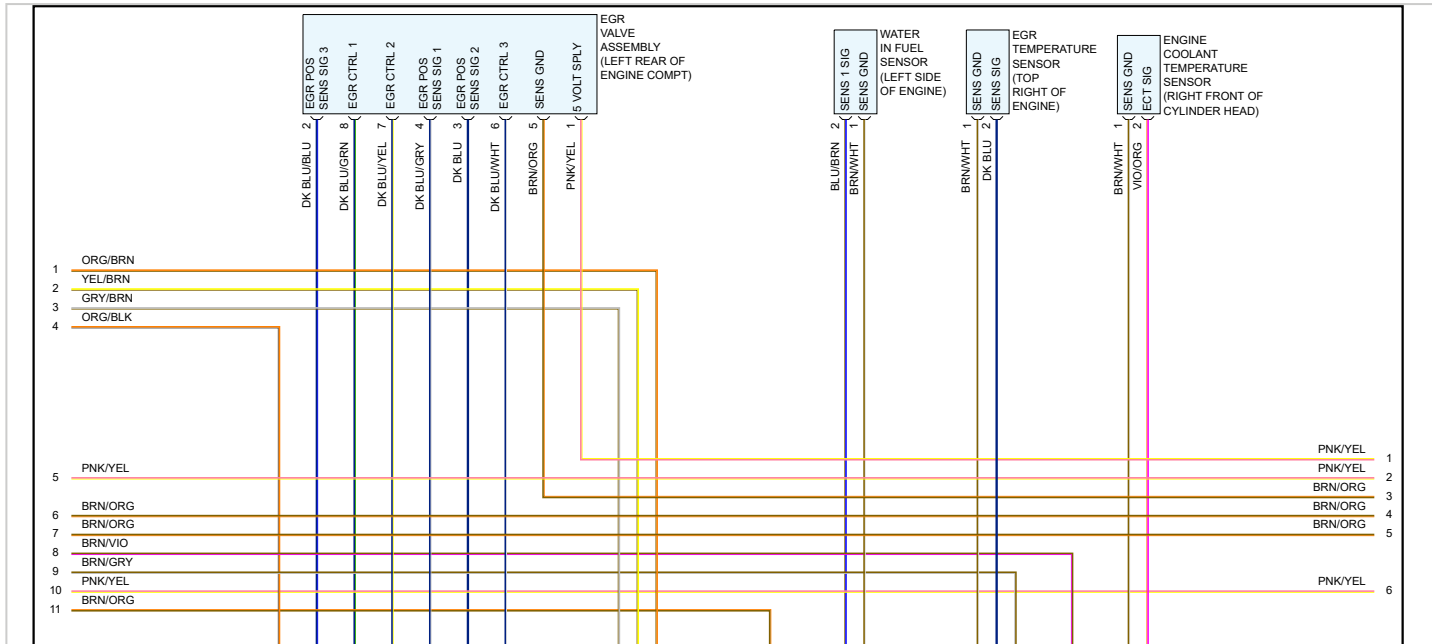

2017 Dodge or Ram Truck RAM 3500 Truck 4WD L6-6.7L DSL Turbo
Vehicle > Powertrain Management > Diagrams > Electrical - Interactive Color (Non OE)

ENGINE CONTROLS

Engine Controls

Page 1 of 8

535388

Page 4 of 8

Page 5 of 8