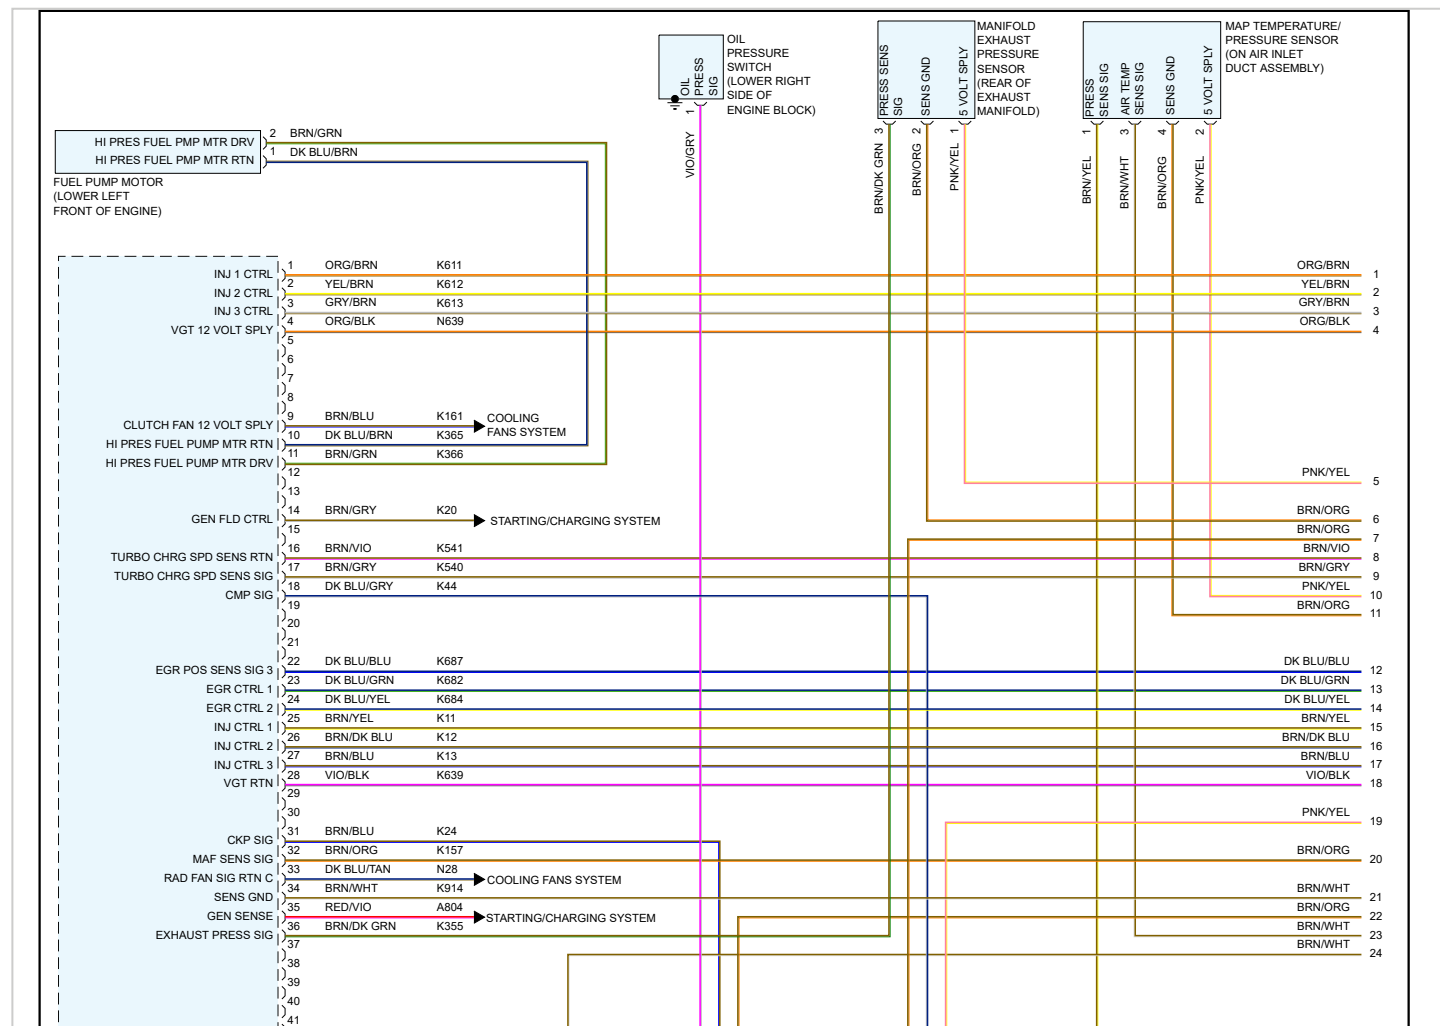

2017 Dodge or Ram Truck RAM 3500 Truck 4WD L6-6.7L DSL Turbo
Vehicle > Powertrain Management > Diagrams > Electrical - Interactive Color (Non OE)

ENGINE CONTROLS

Engine Controls

Page 1 of 8

535388

Page 4 of 8

Page 5 of 8