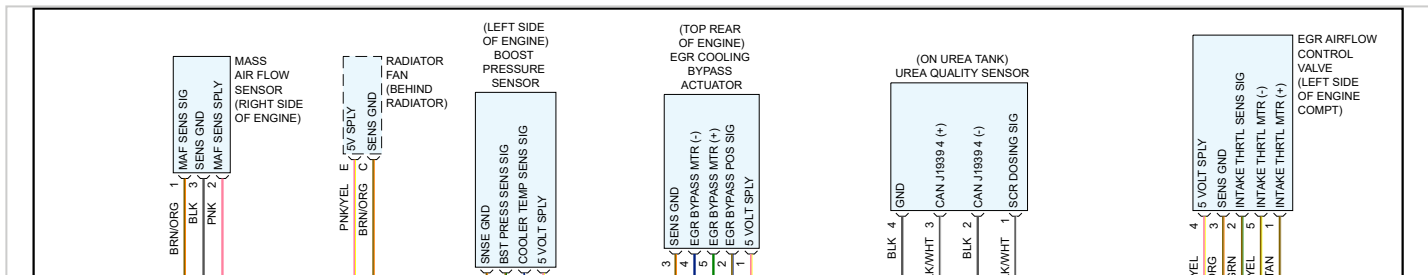

2017 Dodge or Ram Truck RAM 3500 Truck 4WD L6-6.7L DSL Turbo
Vehicle > Powertrain Management > Diagrams > Electrical - Interactive Color (Non OE)

ENGINE CONTROLS

Engine Controls

Page 1 of 8

535388

Page 4 of 8