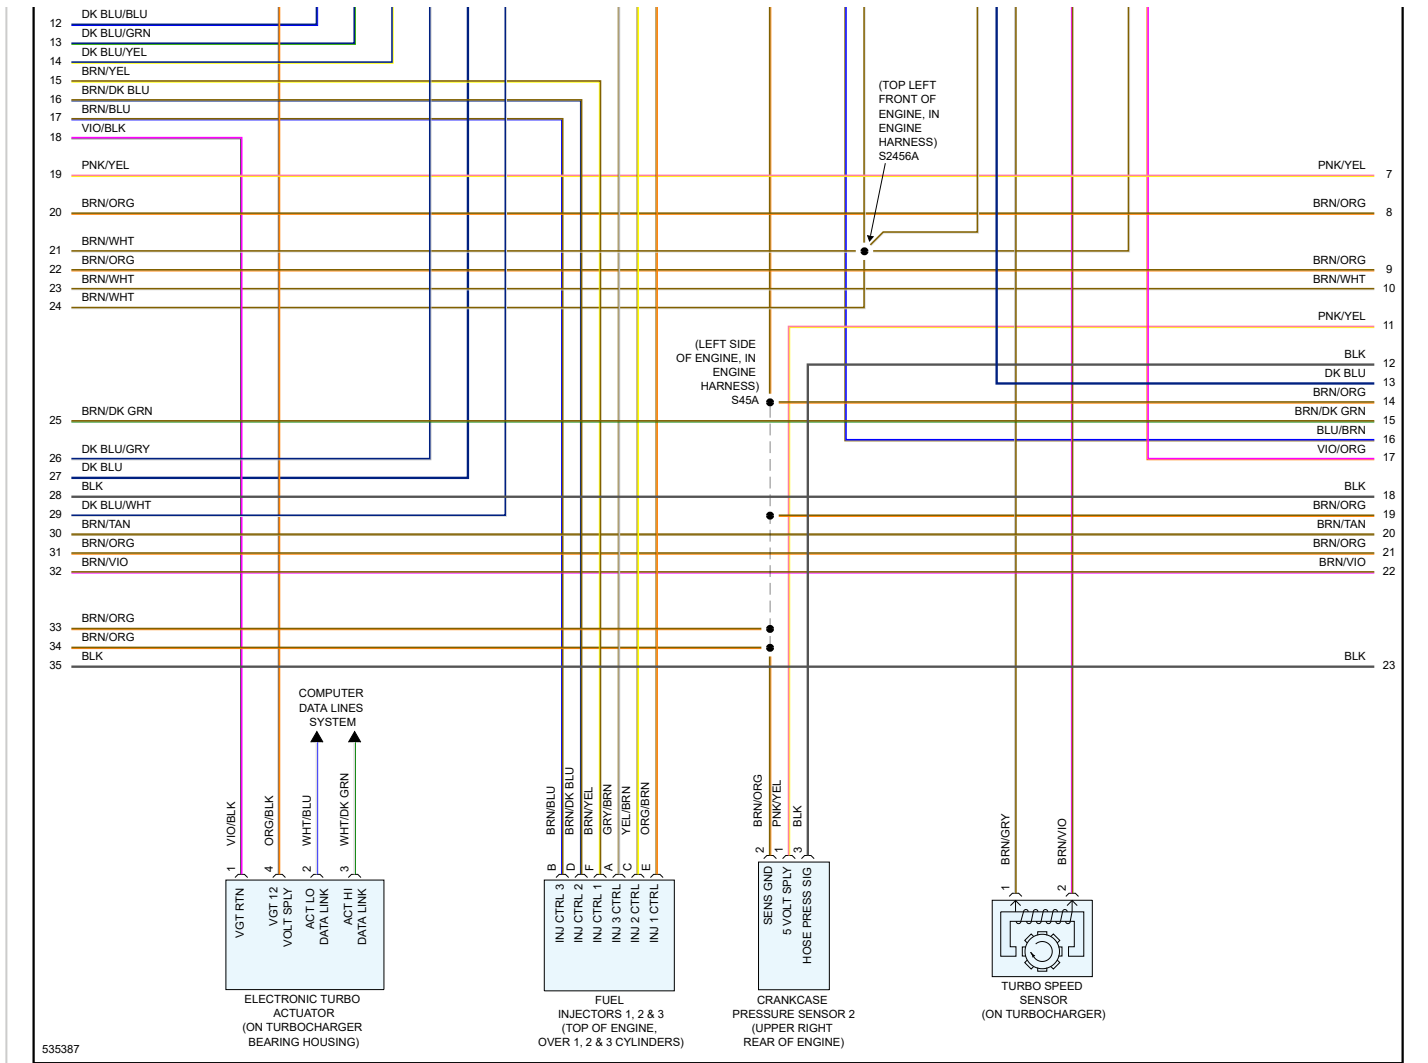

2017 Dodge or Ram Truck RAM 3500 Truck 4WD L6-6.7L DSL Turbo
Vehicle > Powertrain Management > Diagrams > Electrical - Interactive Color (Non OE)

ENGINE CONTROLS

Engine Controls

Page 1 of 8

535388

Page 4 of 8

Page 5 of 8