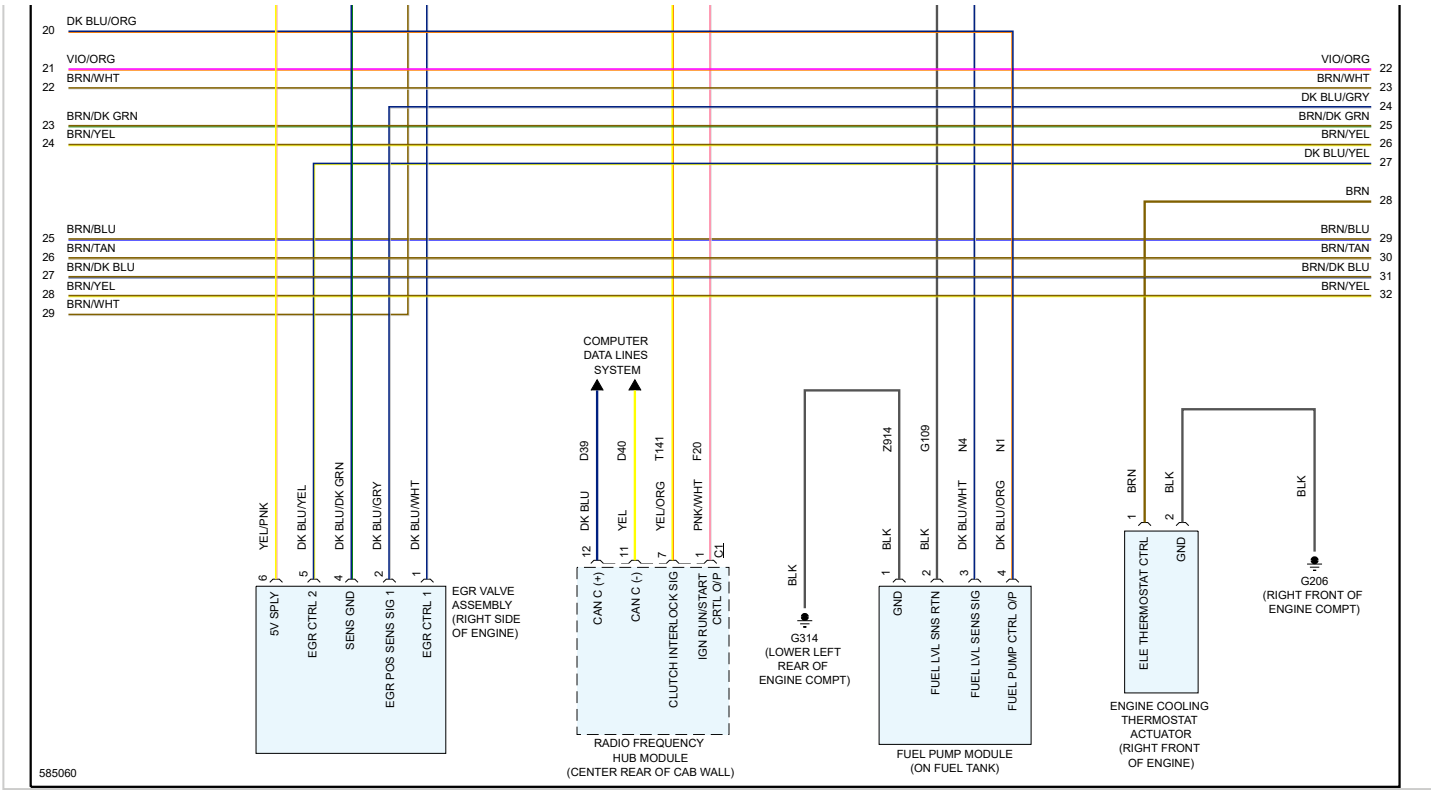

2018 Dodge or Ram Truck RAM 3500 Truck 4WD V8-6.4L

Vehicle > Powertrain Management > Diagrams > Electrical - Interactive Color (Non OE)

# ENGINE CONTROLS

## Engine Controls

Page 1 of 7

Page 2 of 7

Page 6 of 7