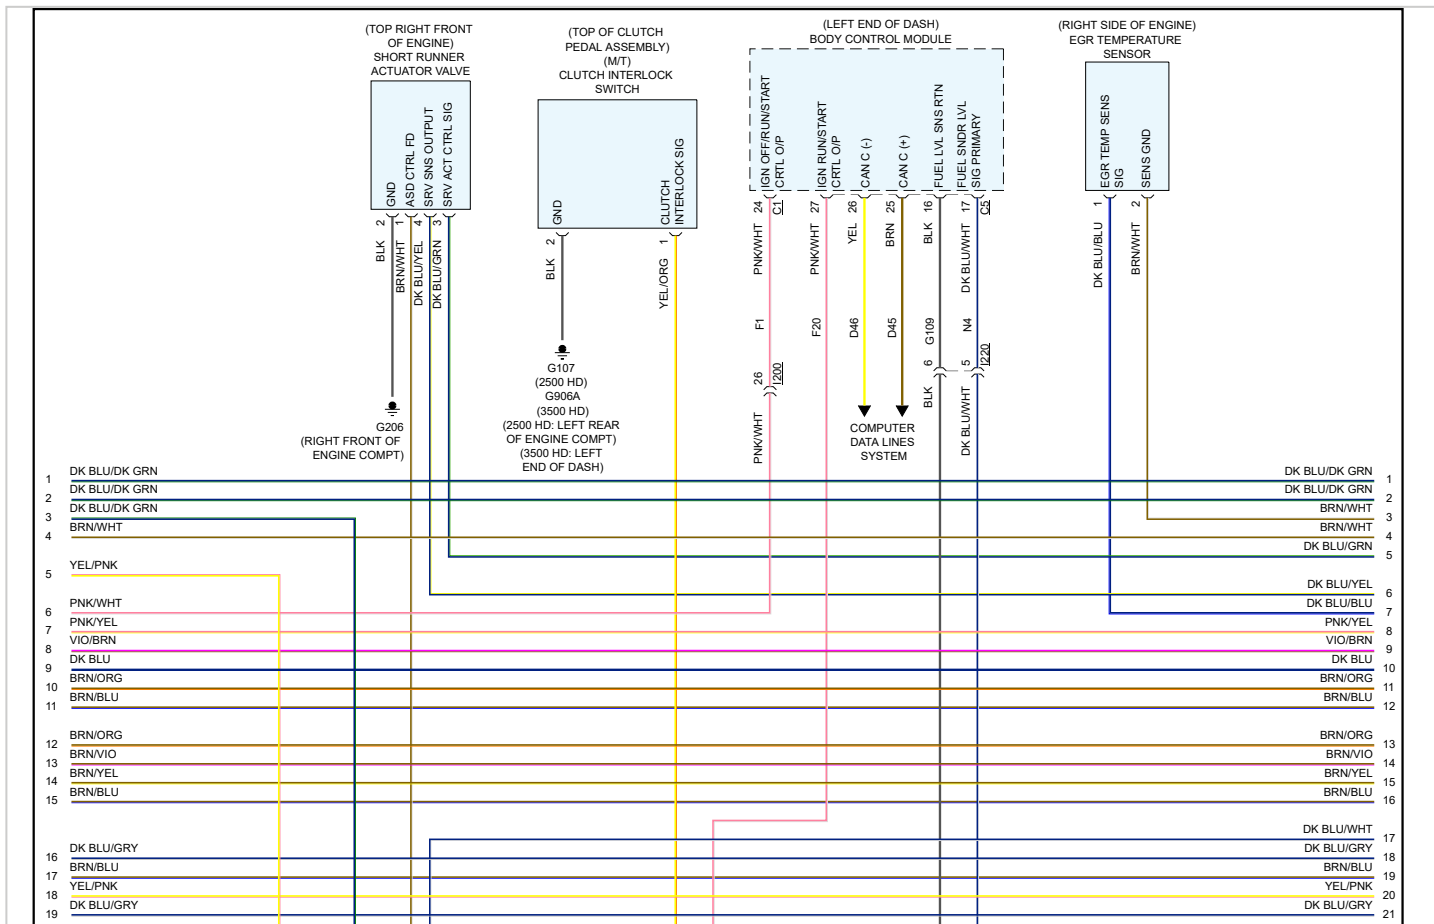

2018 Dodge or Ram Truck RAM 3500 Truck 4WD V8-6.4L

Vehicle > Powertrain Management > Diagrams > Electrical - Interactive Color (Non OE)

# ENGINE CONTROLS

## Engine Controls

Page 1 of 7

Page 2 of 7

Page 6 of 7