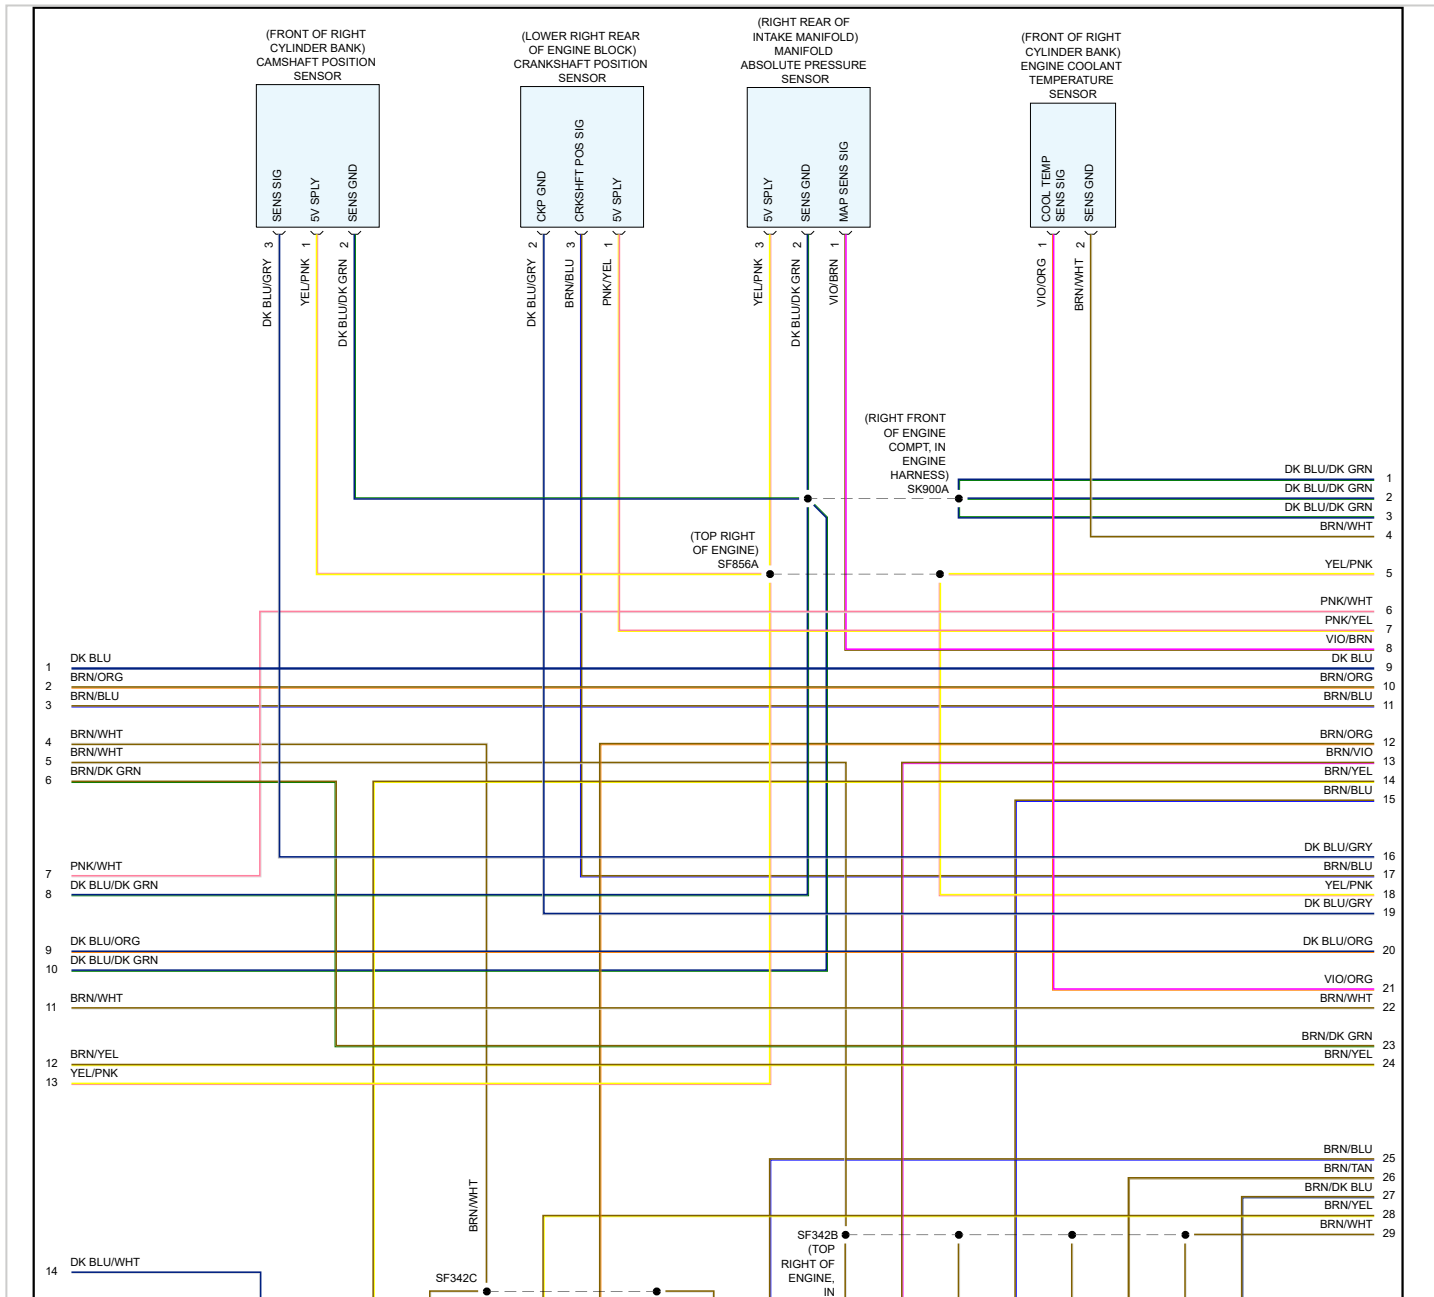

2018 Dodge or Ram Truck RAM 3500 Truck 4WD V8-6.4L

Vehicle > Powertrain Management > Diagrams > Electrical - Interactive Color (Non OE)

# ENGINE CONTROLS

## Engine Controls

Page 1 of 7

Page 2 of 7

Page 6 of 7