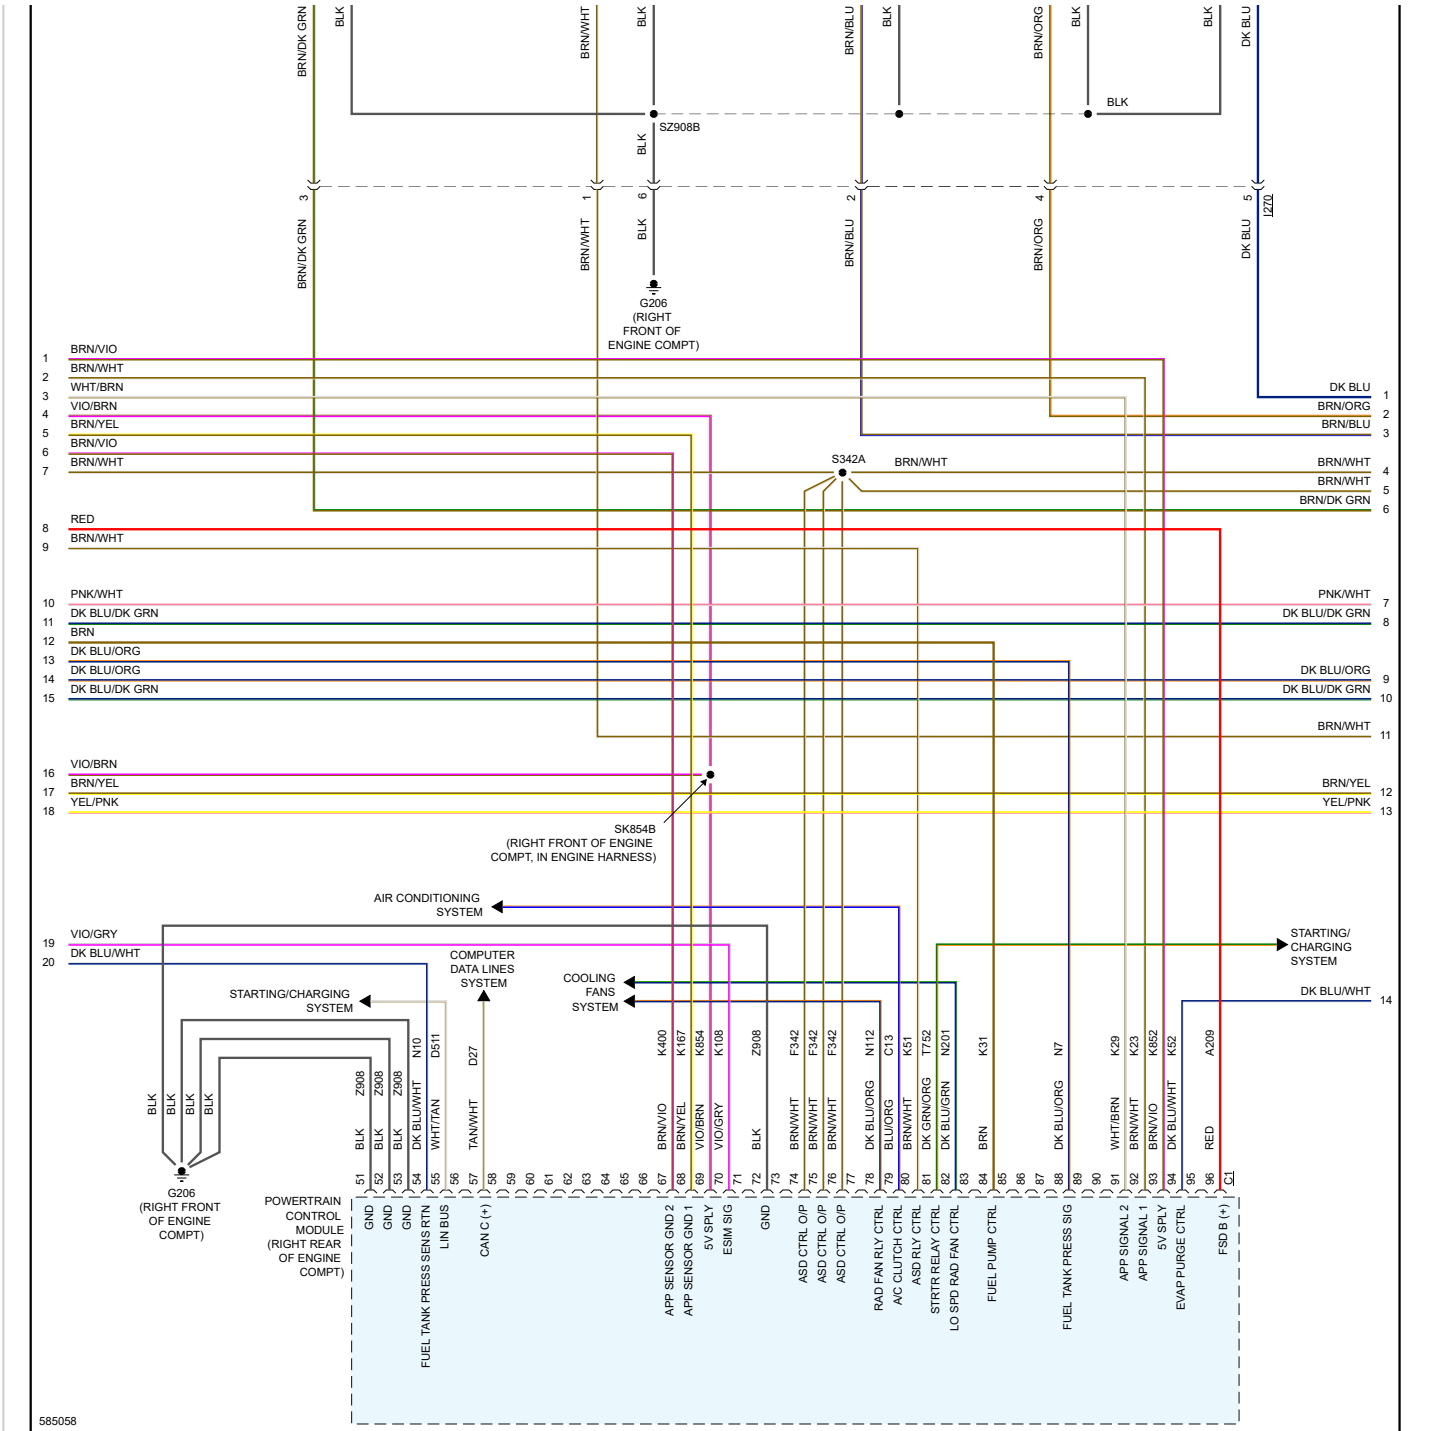

2018 Dodge or Ram Truck RAM 3500 Truck 4WD V8-6.4L

Vehicle > Powertrain Management > Diagrams > Electrical - Interactive Color (Non OE)

# ENGINE CONTROLS

## Engine Controls

Page 1 of 7

Page 2 of 7

Page 6 of 7