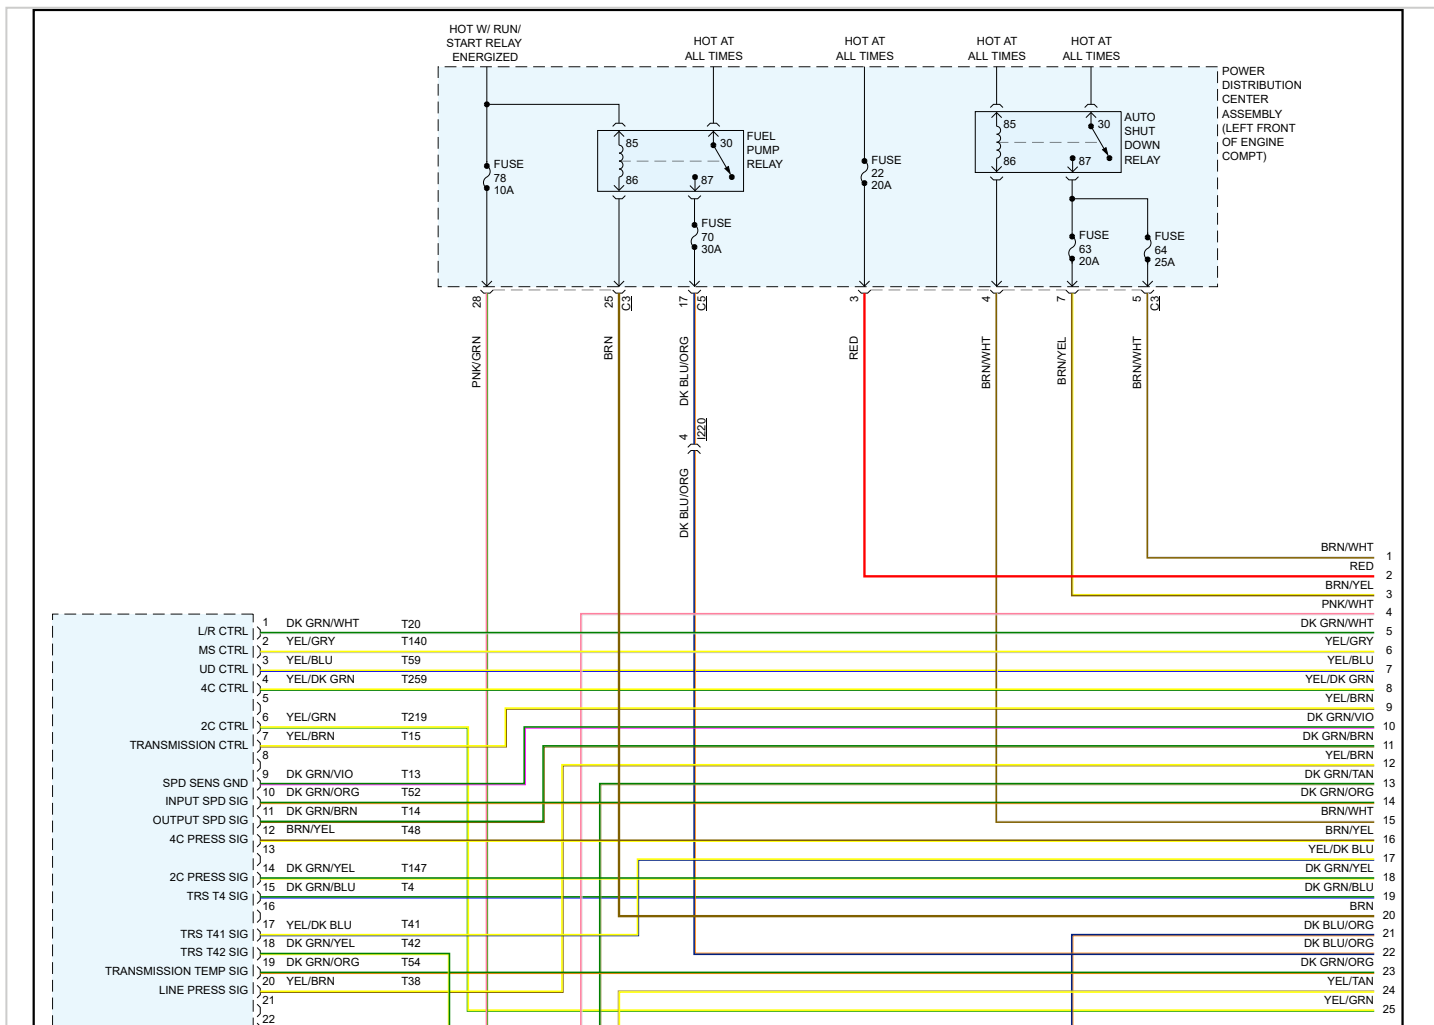

2018 Dodge or Ram Truck RAM 3500 Truck 4WD V8-6.4L

Vehicle > Powertrain Management > Diagrams > Electrical - Interactive Color (Non OE)

# ENGINE CONTROLS

## Engine Controls

Page 1 of 7

Page 2 of 7

Page 6 of 7