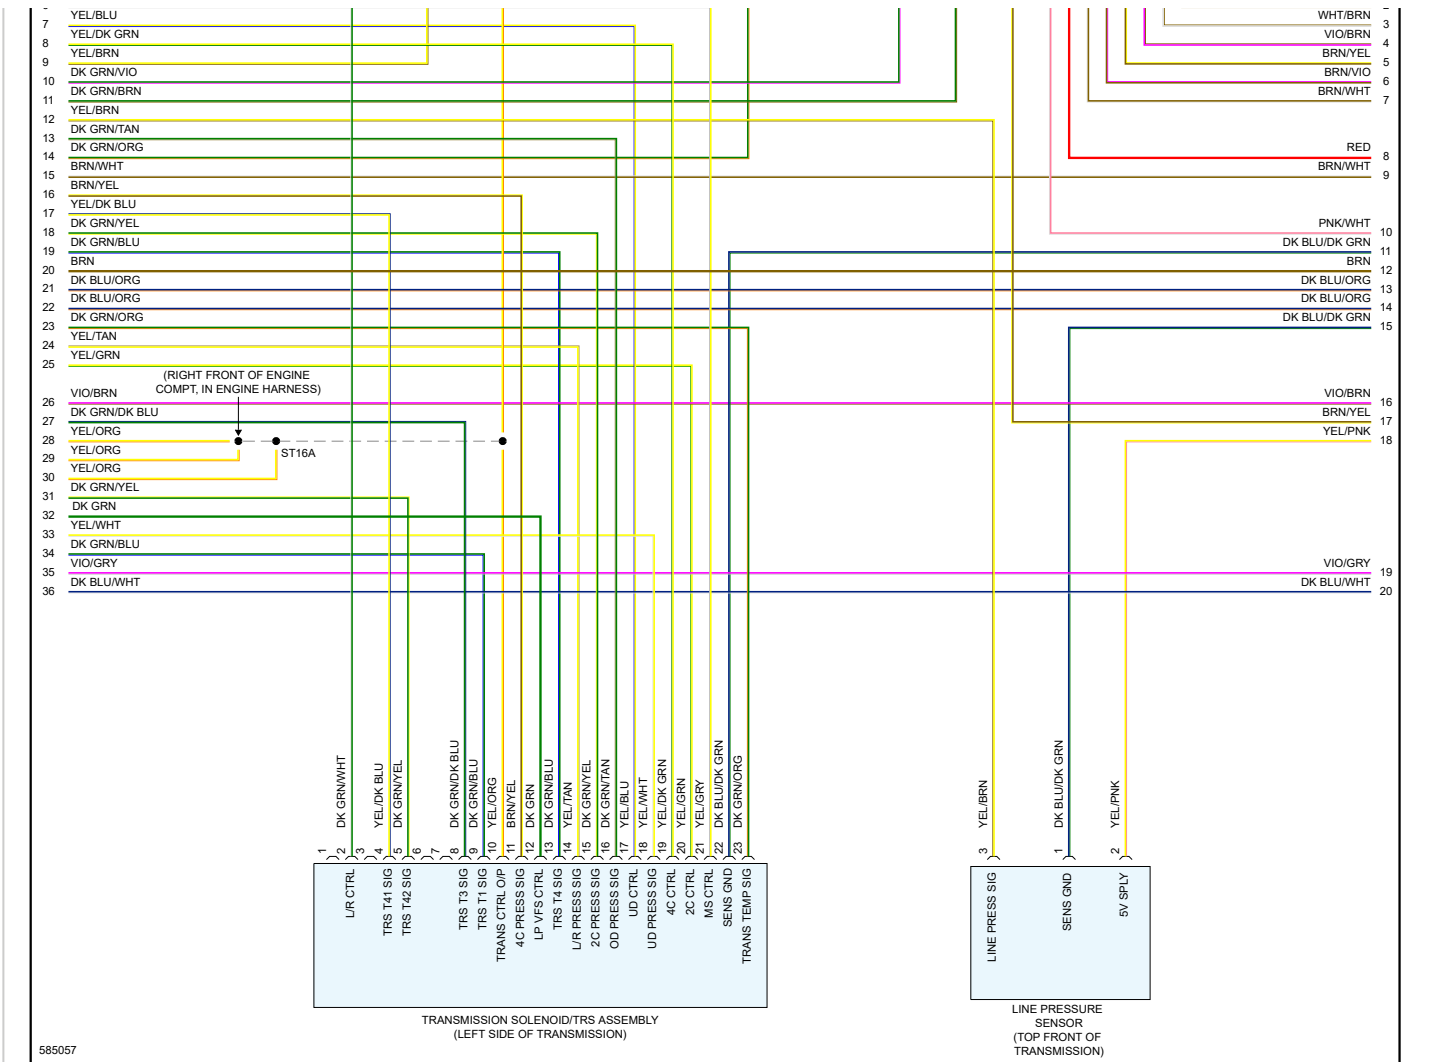

2018 Dodge or Ram Truck RAM 3500 Truck 4WD V8-6.4L

Vehicle > Powertrain Management > Diagrams > Electrical - Interactive Color (Non OE)

# ENGINE CONTROLS

## Engine Controls

Page 1 of 7

Page 2 of 7

Page 6 of 7