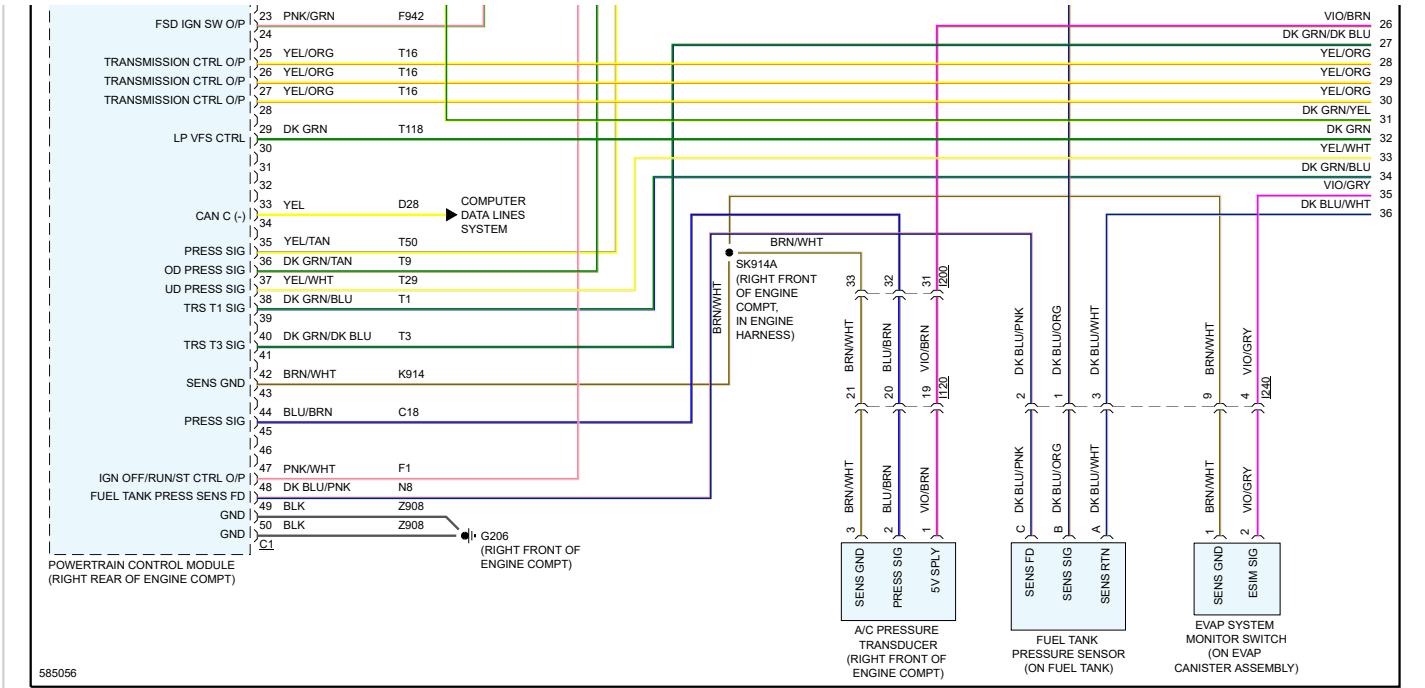

2018 Dodge or Ram Truck RAM 3500 Truck 4WD V8-6.4L

Vehicle > Powertrain Management > Diagrams > Electrical - Interactive Color (Non OE)

# ENGINE CONTROLS

## Engine Controls

Page 1 of 7

Page 2 of 7

Page 6 of 7