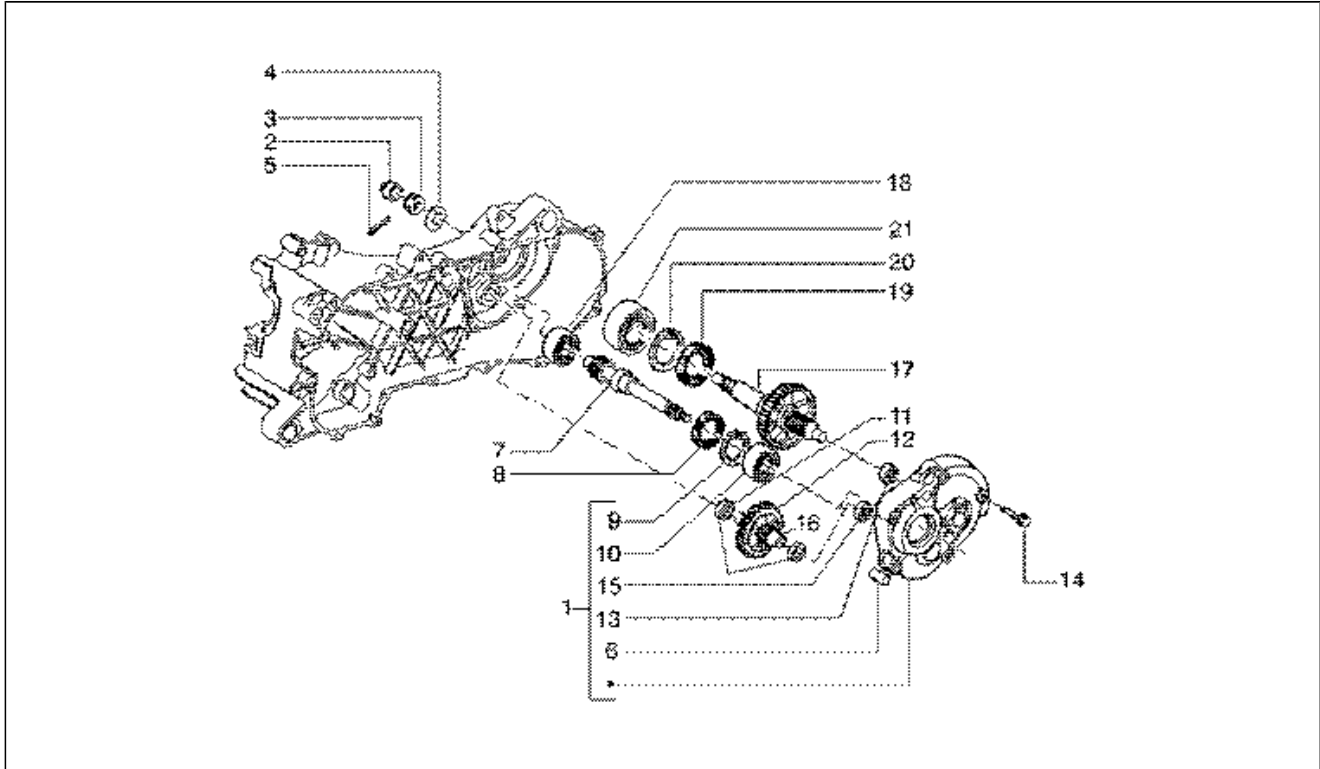

Assembly	Motor
Code	T10
Description	Eje rueda trasera
Revision	1

Pos.	Code	Description	Q.ty	Variants
17	483996	Eje rueda	1	
17	8267975	Eje rueda	1	
18	431256	Cojinete	1	
19	478498	Gasket ring	1	
20	006647	Anillo de retención	1	
21	434735	Cojinete 20x47x14	1