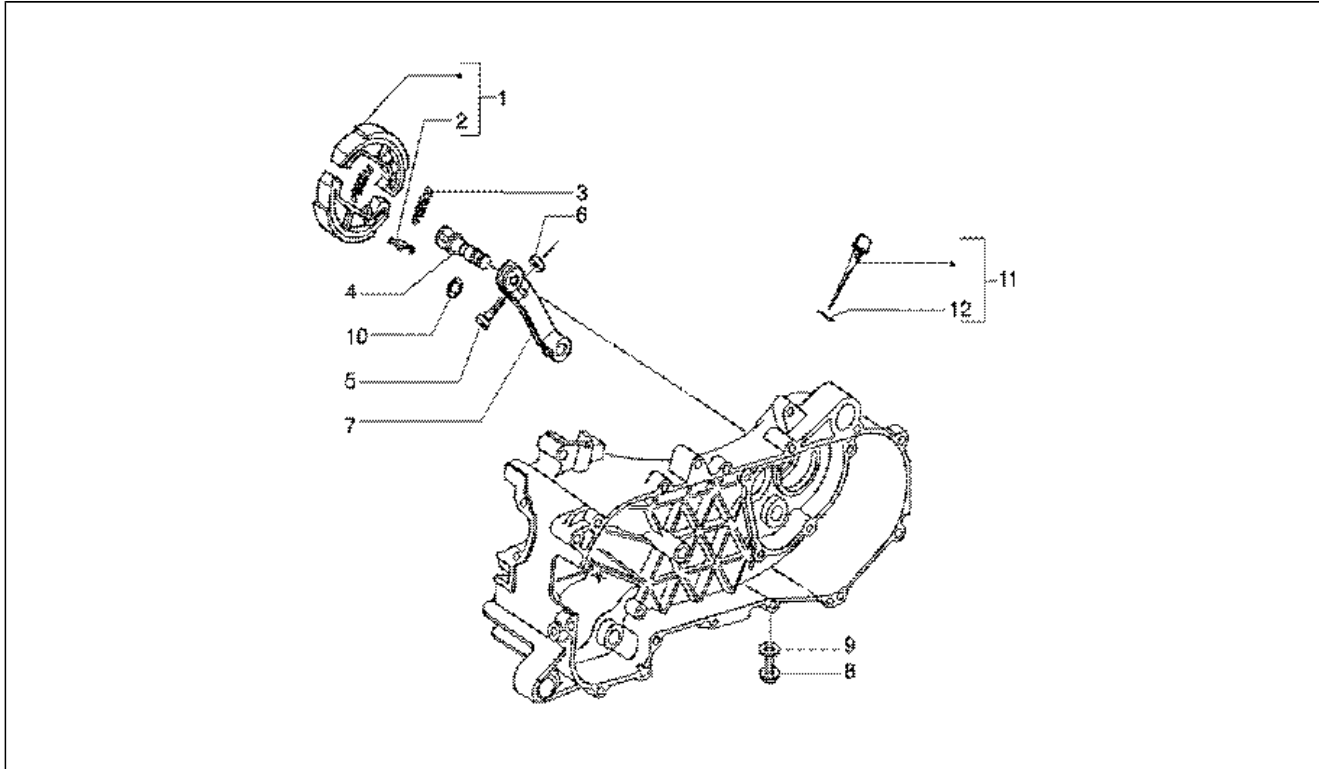

Assembly	Motor
Code	T15
Description	Palanca freno
Revision	1

Pos.	Code	Description	Q.ty	Variants
1	CM060402	Juego de zapatas	1	
2	266724	Placa	2	
3	266725	Muelle de retorno	2	
4	274245	Leva freno trasero	1	
5	414837	Torn. CH con reborde	1	
6	709041	Tuerca	1	
7	833428	Palanca freno tras.	1	
8	269755	Tornillo Allen m8x12	1	
9	000397	Junta	1	
9	485703	Arandela	1	
10	273419	Gasket ring	1	
11	832019	Varilla	1	
11	832130	Varilla nivel aceite cpl	1	
12	483851	Junta	1	
12	827085	Gasket ring 14,43x9,19x2,62	1