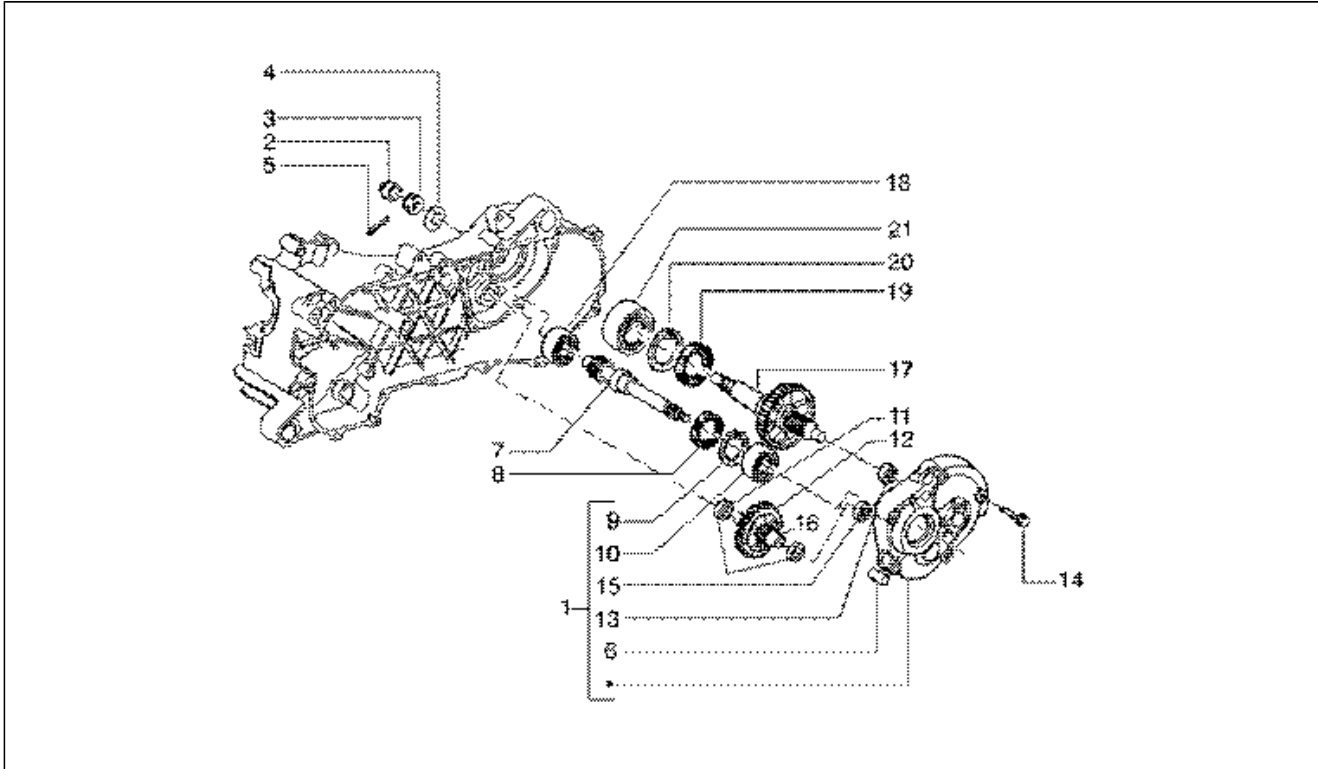

Assembly	Motor
Code	T10
Description	Eje rueda trasera
Revision	1

Pos.	Code	Description	Q.ty	Variants
1	4872495	Tapa	1	
1	8274215	Tapa	1	
2	194423	Casquete	1	
3	563728	Tuerca M16x13	1	
4	273099	Arandela plana	1	
5	012789	Clavija	1	
6	239388	Perno de referencia 6,5x9,5x15	2	
7	4347935	Eje para polea	1	
7	8267985	Eje para polea	1	
8	430391	Anillo	1	
8	82539R	Gasket ring	1	
9	433748	Anillo	1	
9	827396	Anillo	1	
10	82545R	Cojinete de bolas	1	
10	833701	Cojinete de bolas 47x20x14	1	
11	433368	Arandela	2	
11	485681	Arandela	2	
11	485682	Arandela	2	
11	485683	Arandela	2	
11	485684	Arandela	2	
11	485685	Arandela	2	
11	485701	Arandela	2	
12	4855265	Engranaje	1	
12	4856355	Eje transmisión	1	
13	174710	Jaula rodillos	1	
14	620068	Tornillo	5	
15	430228	Jaula rodillos	1	
16	4855295	Eje ranurado	1